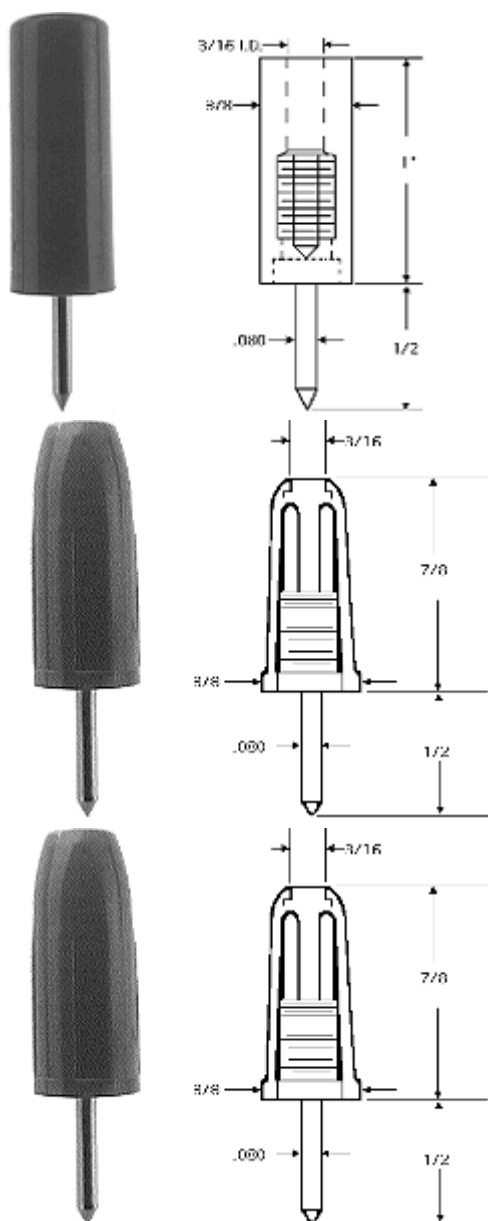

Cross Reference

UPS Tracking

part 235 fig c

632 Arch Street, POB 726
Meadville, PA 16335 USA
814-724-6440
Contact Webmaster
© 2006

part 203 fig d

part 283 fig e

part 491 fig f

part 492 fig g