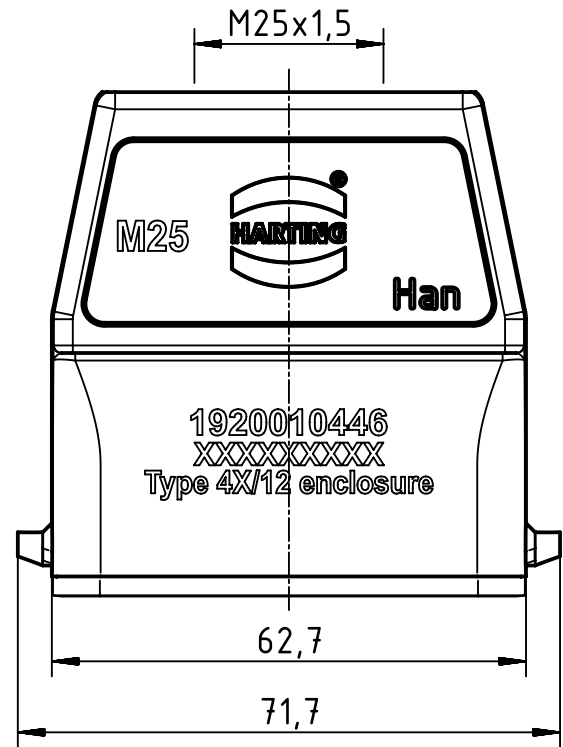

1 2 3 4 5 6

A  
B  
C  
D

	All Dimensions in mm Original Size DIN A4		Scale 1:1	Free size tol.		Ref.	
						Sub.	
	All rights reserved		Created by FINKEV	Inspected by BERGHORN	Standardisation RUETERA	Date 2017-11-23	State Final Release
	Department EL PD - DE		Title Han A Hood Top Entry HC 2 Pegs M25			Doc-Key / ECM-Nr. 100189433/UGD/004/C 500000127496	
HARTING Electric GmbH & Co. KG D-32339 Espelkamp			Type TB	Number 19 20 010 0446		Rev. C	Page 1/1