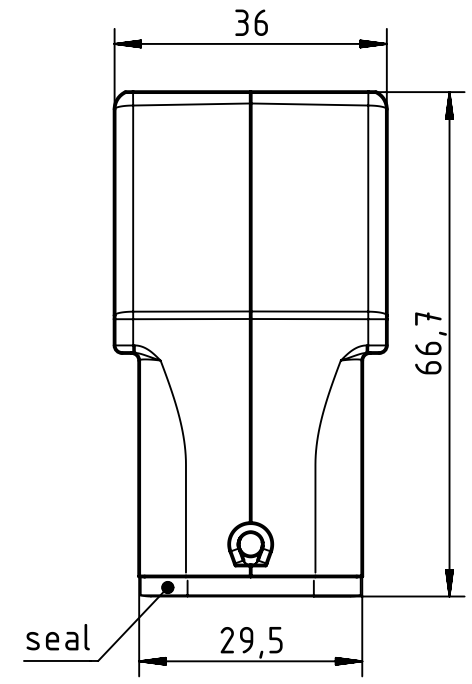

1 2 3 4 5 6

A  
B  
C  
D

	All Dimensions in mm Original Size DIN A4		Scale 1:1	Free size tol.		Ref.	
						Sub.	
	All rights reserved		Created by FINKEV	Inspected by BERGHORN	Standardisation RUETERA	Date 2017-11-23	State Final Release
	Department EL PD - DE		Title Han A Hood Top Entry HC 2 Pegs M25			Doc-Key / ECM-Nr. 100189433/UGD/004/C 500000127496	
HARTING Electric GmbH & Co. KG D-32339 Espelkamp			Type TB	Number 19 20 010 0446		Rev. C	Page 1/1