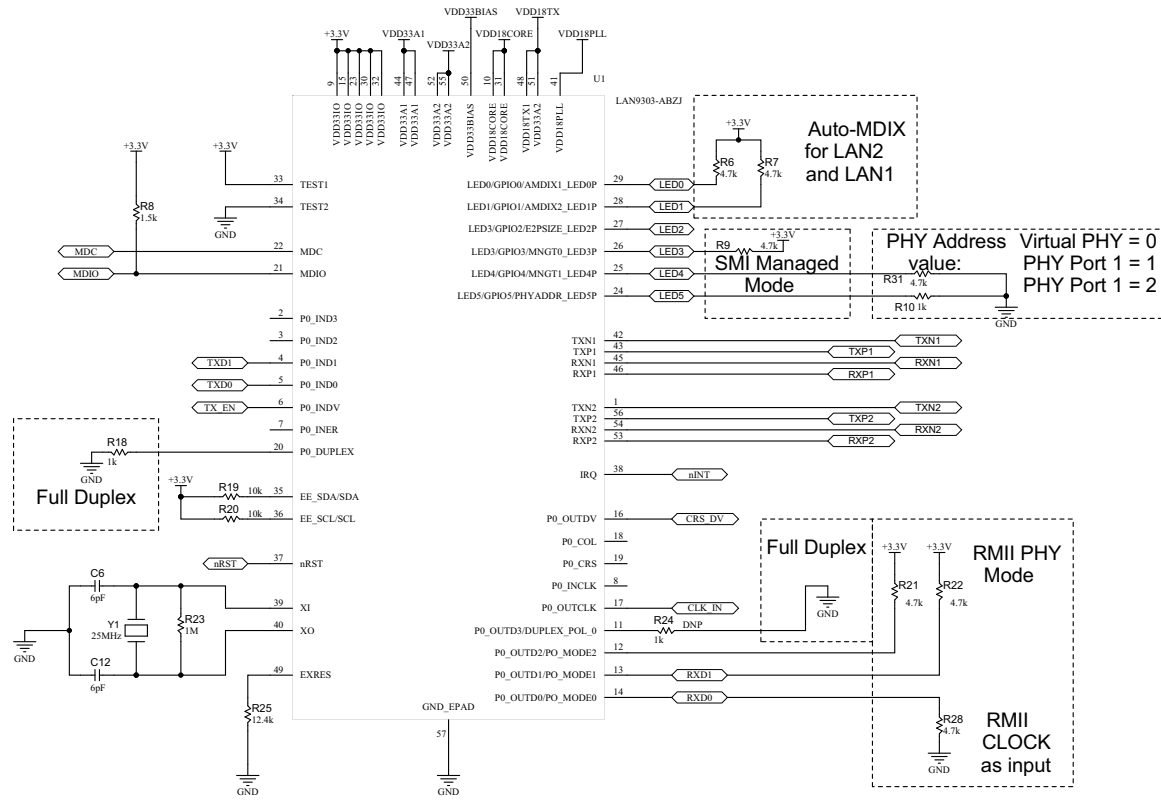

LAN9303 PHY Daughter Board Information Sheet

Schematics (Continued)

Mouser Electronics

Authorized Distributor

Click to View Pricing, Inventory, Delivery & Lifecycle Information:

[Microchip:](#)

[AC320004-4](#)