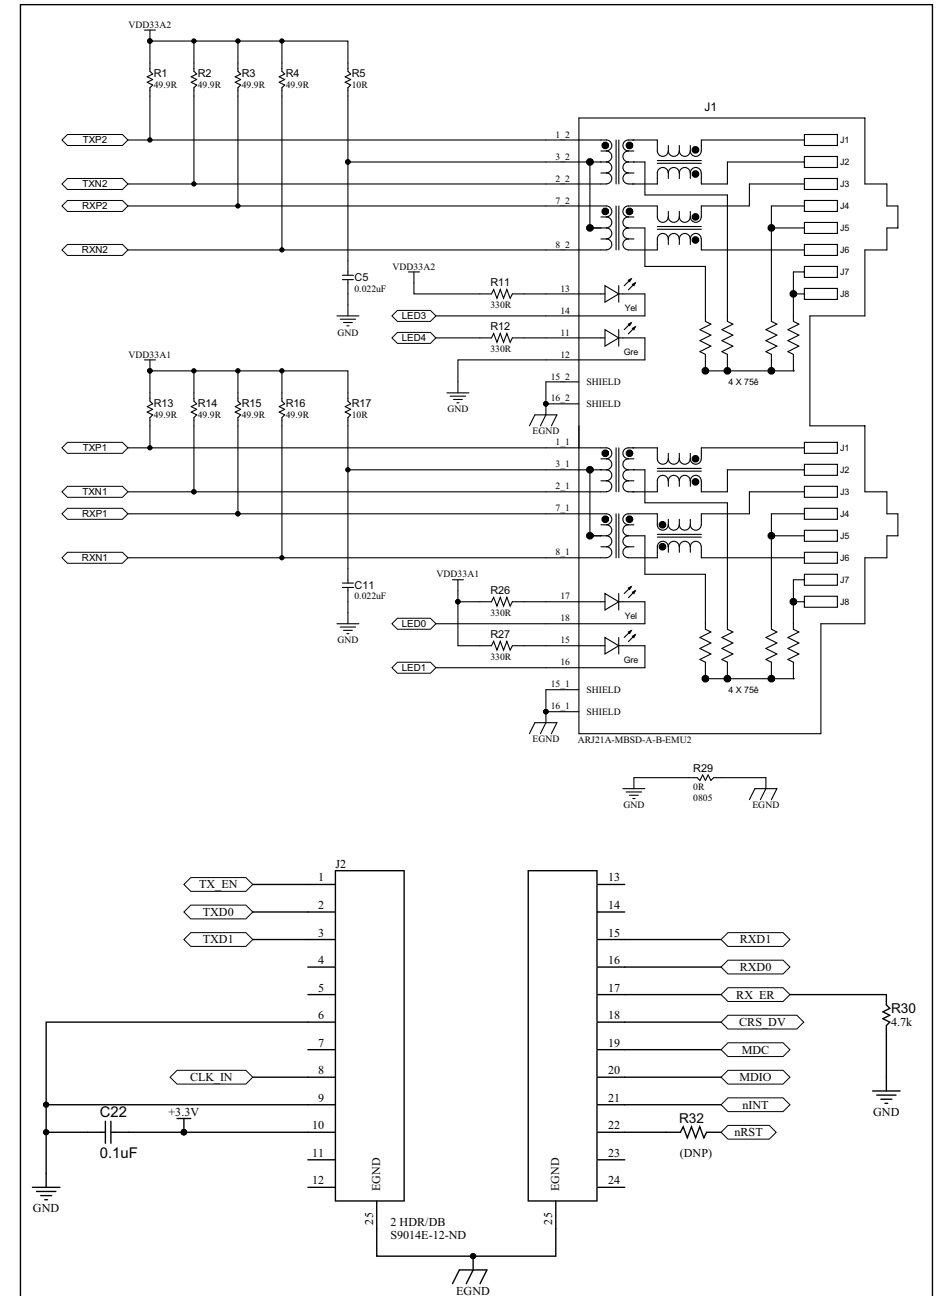

LAN9303 PHY Daughter Board Information Sheet

The LAN9303 PHY Daughter Board (AC320004-4) enables Ethernet communication with a variety of Microchip starter kits. For more information, please visit: <http://www.microchip.com>. From the Design Support menu, click **Development Tools**. Then, from the Starter Kits menu, click **MPLAB Starter Kit**, and then select the desired starter kit.

Schematics

03/25/14

MICROCHIP

Microchip Technology Inc. • 2355 West Chandler Blvd. • Chandler, AZ 85224-6199

www.microchip.com

The Microchip name and logo, the Microchip logo, and MPLAB are registered trademarks of Microchip Technology Incorporated in the U.S.A. and other countries. All other trademarks mentioned herein are property of their respective companies. © 2014, Microchip Technology Incorporated, Printed in the U.S.A. All Rights Reserved. 03/14

DS50002276A

Americas

Atlanta - 678-957-9614
Austin - 512-257-3370
Boston - 774-760-0087
Chicago - 630-285-0071
Cleveland - 216-447-0464
Dallas - 972-818-7423
Detroit - 248-848-4000
Houston - 281-894-5983
Indianapolis - 317-773-8323
Los Angeles - 949-462-9523
New York - 631-435-6000
Phoenix - 480-792-7200
Santa Clara - 408-961-6444
Toronto - 905-673-0699

Europe

Austria - Wels - 43-7242-2244-39
Denmark - Copenhagen - 45-4450-2828
France - Paris - 33-1-69-53-63-20
Germany - Munich - 49-89-627-144-0
Italy - Milan - 39-0331-742611
Netherlands - Drunen - 31-416-690399
Spain - Madrid - 34-91-708-08-90
UK - Wokingham - 44-118-921-5869

Asia/Pacific

Australia - Sydney - 61-2-9868-6733
China - Beijing - 86-10-8569-2100

Asia/Pacific (Continued)

China - Chengdu - 86-28-8665-5511
China - Chongqing - 86-23-8980-9588
China - Hangzhou - 86-571-8792-8115
China - Hong Kong SAR - 852-2943-5100
China - Nanjing - 86-25-8473-2460
China - Qingdao - 86-532-8502-7355
China - Shanghai - 86-21-5407-5533
China - Shenyang - 86-24-2334-2829
China - Shenzhen - 86-755-8864-2200
China - Wuhan - 86-27-5980-5300
China - Xiamen - 86-592-2388138
China - Xian - 86-29-8833-7252
China - Zhuhai - 86-756-3210040
India - Bangalore - 91-80-3090-4444
India - New Delhi - 91-11-4160-8631
India - Pune - 91-20-3019-1500
Japan - Osaka - 81-6-6152-7160
Japan - Tokyo - 81-3-6880-3770
Korea - Daegu - 82-53-744-4301
Korea - Seoul - 82-2-554-7200
Malaysia - Kuala Lumpur - 60-3-6201-9857
Malaysia - Penang - 60-4-227-8870
Philippines - Manila - 63-2-634-9065
Singapore - 65-6334-8870
Taiwan - Hsin Chu - 886-3-5778-366
Taiwan - Kaohsiung - 886-7-213-7840
Taiwan - Taipei - 886-2-2508-8600
Thailand - Bangkok - 66-2-694-1351