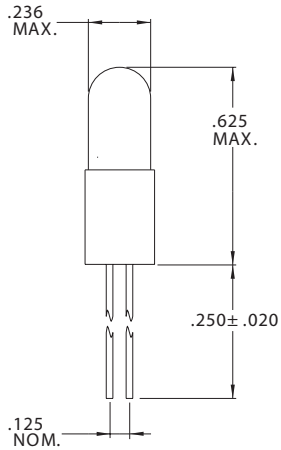

## T-1 3/4 Bi-Pin Base (.125")

Part Number	Design Voltage	Amps	MSCP	Life Hours	Filament Type
CM2332	14.0	.080	.300	50,000	C-2F
CM2335	14.0	.080	.300	15,000	C-2F
CM7330	14.0	.080	.500	1,500	C-2R
CM7373	14.0	.100	.500	10,000	C-2F
CM7382	14.0	.080	.300	15,000	C-2F
CM7410	14.0	.100	.500	15,000	C-2F
CM7003	15.0	.040	.750	2,000	C-2F
CM2311	18.0	.040	.250	1,000	C-2F
CM2316	18.0	.040	.150	10,000	C-2F
CM7370	18.0	.040	.150	10,000	C-2F
CM7459	22.0	.040	.300	2,000	C-2F
CM2313	24.0	.050	.600	1,000	C-2F
CM2341	24.0	.060	.500	5,000	C-2F
CM7001	24.0	.050	.500	1,000	C-2F
CM2312	28.0	.040	.340	1,000	C-2F
CM2314	28.0	.050	.700	1,000	C-2F
CM2324	28.0	.040	.340	4,000	C-2F
CM2325	28.0	.040	.340	1,000	C-2F
CM2329	28.0	.047	.340	2,500	C-2F
CM2342	28.0	.040	.300	25,000	C-2F
CM7136	28.0	.024	.150	4,000	CC-2F
CM7327	28.0	.040	.340	4,000	C-2F
CM7374	28.0	.040	.150	10,000	C-2F
CM7376	28.0	.065	.650	5,000	C-2F
CM7387	28.0	.040	.300	7,000	C-2F
CM7876	28.0	.060	.340	25,000	C-2F
CM7748	48.0	.025	.200	5,000	CC-2F