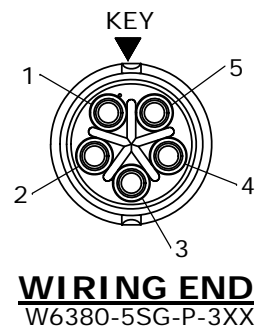

CABLE-END HOUSING MAT'L: UV PBT, BLACK
COUPLING RING MAT'L: UV PBT, BLACK
O-RING MAT'L: SILICONE, RED
SPRING MAT'L: STAINLESS STEEL