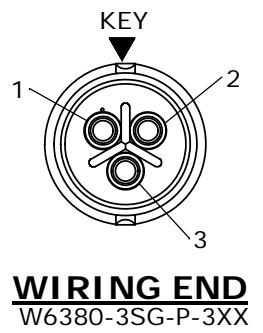

CABLE-END HOUSING MAT'L: UV PBT, BLACK
COUPLING RING MAT'L: UV PBT, BLACK
O-RING MAT'L: SILICONE, RED
SPRING MAT'L: STAINLESS STEEL