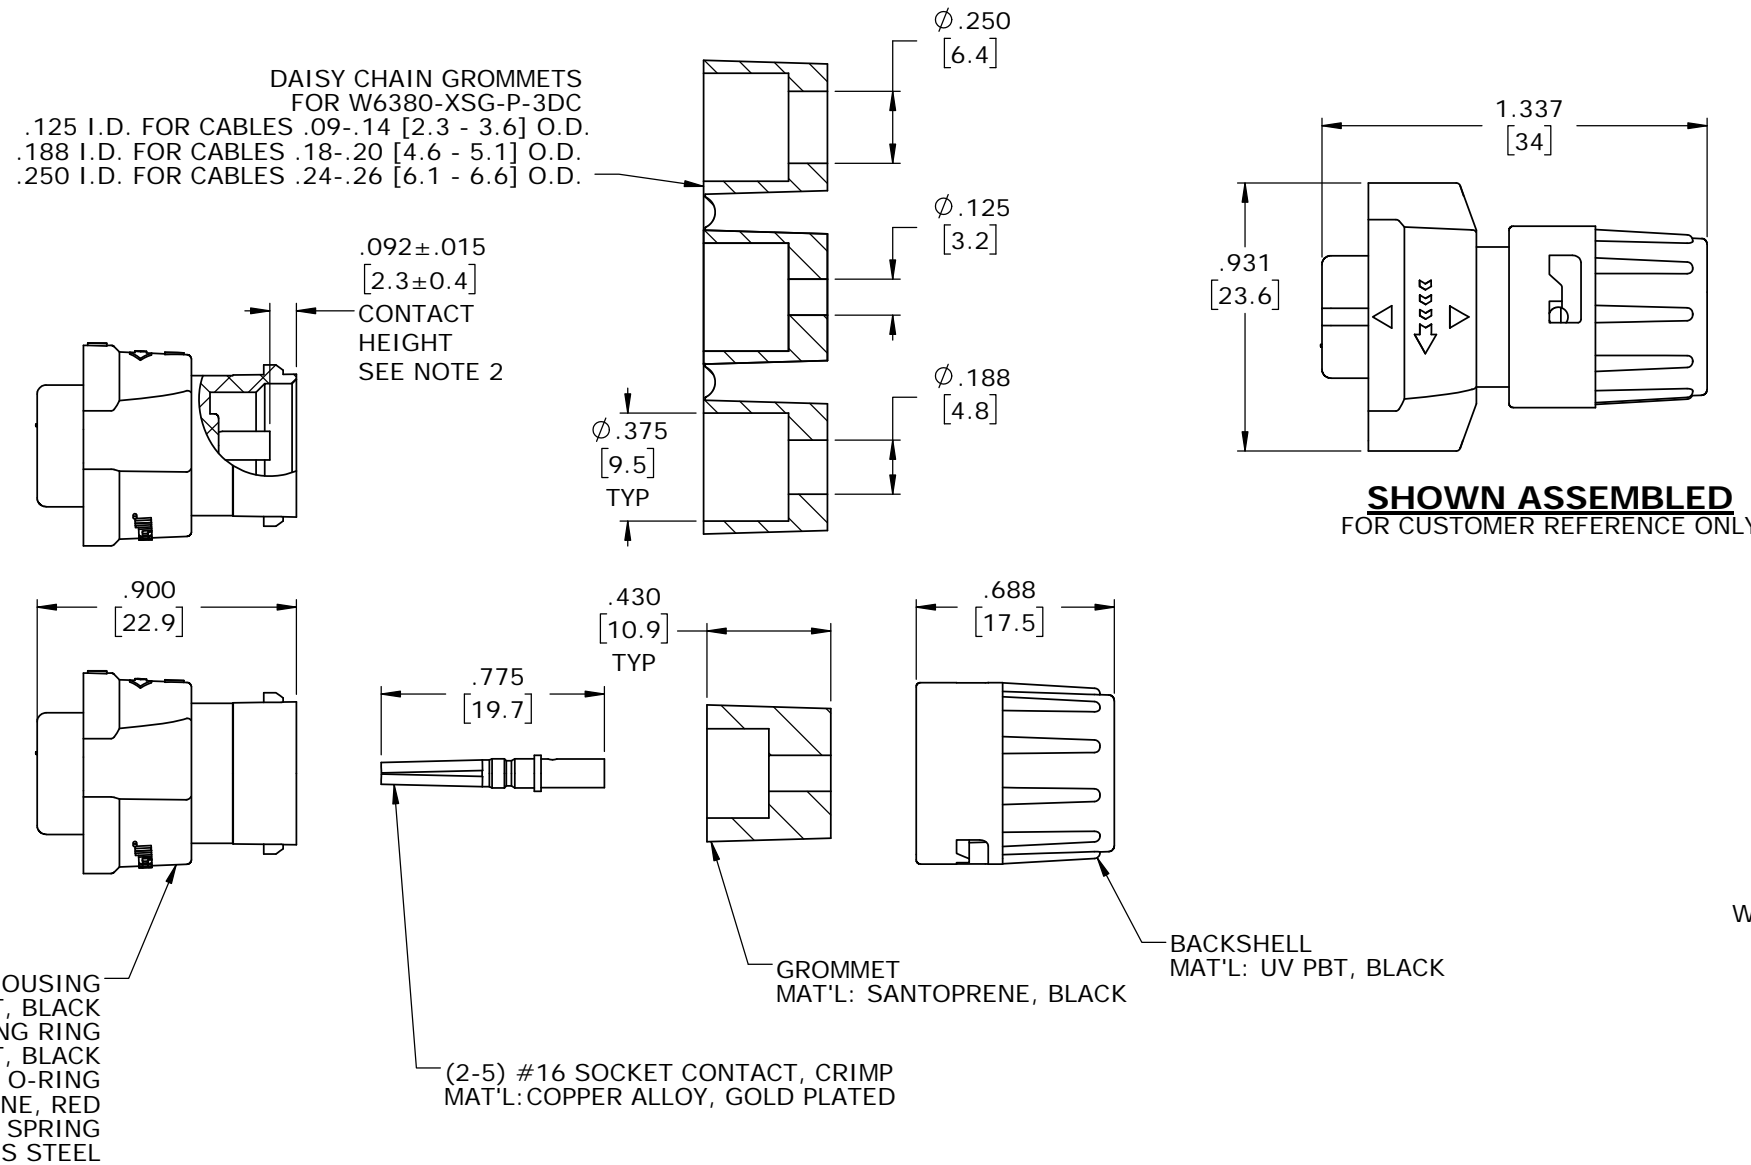

CUSTOMER PRINT

PART NUMBER: W6380-XSG-P-3XX

- NOTES:**
1. ALL PARTS TO BE BULK PACKED.
 2. CONTACTS SUPPLIED UNASSEMBLED
 3. ALL DIMENSIONS ARE REFERENCE EXCEPT THOSE WITH A TOLERANCE
 4. DIMENSIONS IN BRACKETS [] ARE IN MILLIMETERS

ASS'Y P/N	GROMMET SIZE
W6380-XSG-P-311	CABLE O.D. .09-.14 [2.3 - 3.6]
W6380-XSG-P-315	CABLE O.D. .15-.17 [3.8 - 4.3]
W6380-XSG-P-318	CABLE O.D. .18-.20 [4.6 - 5.1]
W6380-XSG-P-321	CABLE O.D. .21-.23 [5.3 - 5.8]

ASSEMBLY P/N	CONTACTS
W6380-2SG-P-3XX	2 #16
W6380-3SG-P-3XX	3 #16
W6380-4SG-P-3XX	4 #16
W6380-5SG-P-3XX	5 #16
W6380-XSG-P-3XX	

GROMMET SIZE FOR SINGLE GROMMET OR "DC" FOR DAISY CHAIN

NUMBER OF CONTACTS

SHOWN ASSEMBLED
FOR CUSTOMER REFERENCE ONLY

APPROVED BY: _____
 DATE: _____

RoHS COMPLIANT

MA	03-02-20	RELEASED PER PDR 16014-7
PNK	11-25-19	BACKSHELL P/N 6284 CHANGES TO 6284V4
PNK	05-10-19	PDR 16014
REV.	INIT.	DATE
ALL INFORMATION ILLUSTRATED IS THE PROPERTY OF CONXALL CORPORATION. UNAUTHORIZED DUPLICATION OR DISTRIBUTION OF THIS DOCUMENT IS PROHIBITED.		ORIG. DRAWN BY: PNK DATE: 05-10-19
ALL UNITS ARE IN FEET, INCHES, FRACTION OF INCHES AND DECIMALS. UNLESS OTHERWISE SPECIFIED TOLERANCES: 3 PLACE DECIMALS ±.010 ANGLES ±1° FRACTIONS ±1/16 - CRITICAL CHARACTERISTIC FLAG PER SPEC. XXXX		CHECKED BY:
APPROVED BY:		TITLE: CABLE-END ASSEMBLY 2-5 #16 SOCKET CONTACTS, CRIMP INSTA-CLICK™ MINI-CON-X
SCALE: NTS	SIZE: B	SHEET: 1 OF 1
FILE: W6380-XSG-P-3XX	DIRECTORY: SLW	CUSTOMER: STANDARD PRODUCT
PART NUMBER: W6380-XSG-P-3XX		REV: A