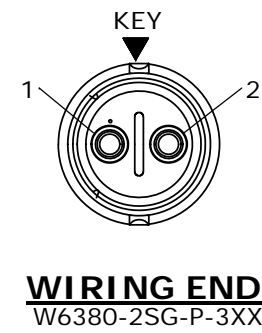

CABLE-END HOUSING MAT'L: UV PBT, BLACK
COUPLING RING MAT'L: UV PBT, BLACK
O-RING MAT'L: SILICONE, RED
SPRING MAT'L: STAINLESS STEEL