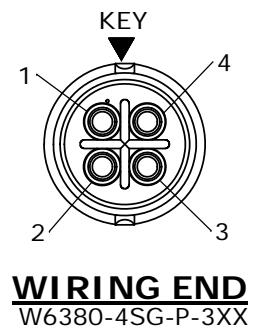

CABLE-END HOUSING MAT'L: UV PBT, BLACK
COUPLING RING MAT'L: UV PBT, BLACK
O-RING MAT'L: SILICONE, RED
SPRING MAT'L: STAINLESS STEEL