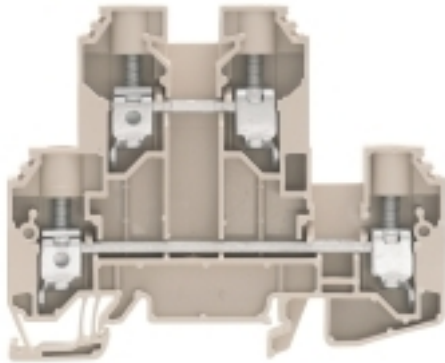

W-Series
WDK 10

Weidmüller Interface GmbH & Co. KG
Klingenbergstraße 16
D-32758 Detmold
Germany
Fon: +49 5231 14-0
Fax: +49 5231 14-292083
www.weidmueller.com

The WDK two-tier modular terminals can feed two potentials in one terminal. The type of cross-connection for potential distribution, which is either a screw (WQV) or plug-in version (ZQV), represents another distinguishing feature.

General ordering data

Type	WDK 10
Order No.	1186740000
Version	W-Series, Feed-through terminal, Double-tier terminal, Rated cross-section: 10 mm ² , Screw connection
GTIN (EAN)	4050118024616
Qty.	50 pc(s).

Additional technical data

Open sides	right	Type of mounting	Snap-on
Version	Screw connection, Double terminal, for screwable cross-connection, One end without connector		

CSA ratings data

Certificate No. (CSA)	200039-1057876	Voltage size B (CSA)	600 V
Voltage size C (CSA)	600 V	Voltage size D (CSA)	600 V
Current size B (CSA)	64 A	Current size C (CSA)	64 A
Current size D (CSA)	5 A	Wire cross section max. (CSA)	6 AWG
Wire cross section min. (CSA)	18 AWG		