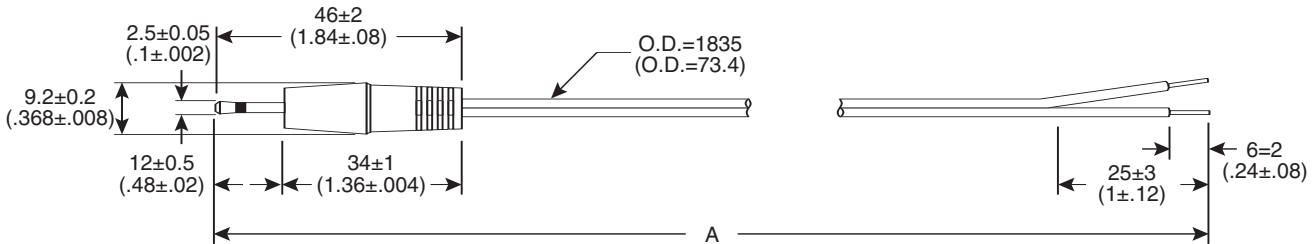

Cable Assemblies

172-2103, 172-2113, 172-2133

Cable Assemblies

Dimensions: mm (In.)

SPECIFICATIONS	
Type:	2.5mm mono plug to stripped & tinned, parallel cord
Jacket:	black PVC
Conductor:	24AWG
Cable O.D.:	1.8mm x 3.6mm
Plug length:	12.0mm \pm .5mm
Temperature:	60°C
Voltage Rating:	24V DC

Part Number	Color	A Length mm
172-2133	Black	920 \pm 30
172-2103	Black	1830 \pm 50
172-2113	Black	3050 \pm 100

Date Last Revised: 4-6-05

Available from Mouser Electronics
1-800-346-6873
www.mouser.com

KC-300294