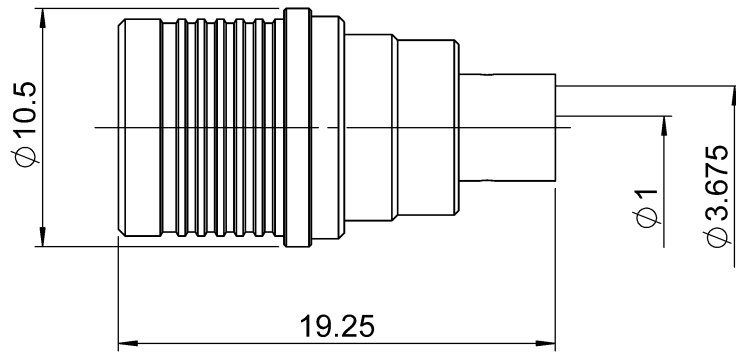

PAGE 1/2	ISSUE 15-05-15G	SERIES QMA	PART NUMBER R123055000
----------	-----------------	-------------------	-------------------------------

All dimensions are in mm.

COMPONENTS	MATERIALS	PLATING (μm)
Body	BRASS	BBR
Center contact	BRASS	NPGR
Outer contact	BRONZE	BBR
Insulator	PTFE	
Gasket	-	
Others parts	-	
-	-	
-	-	

MECHANICAL CHARACTERISTICS

Center contact retention	NA	N mini
Axial force – Mating End	NA	N mini
Axial force – Opposite end	NA	N mini
Torque	NA	N.cm mini
Recommended torque		
Mating	NA	N.cm
Panel nut	NA	N.cm
Clamp nut	NA	N.cm
A/F clamp nut	0.0000	mm
Mating life	100	Cycles mini
Weight	5.0140	g

ENVIRONMENTAL

Operating temperature	-40/+105	$^{\circ}\text{C}$
Hermetic seal	NA	Atm.cm3/s
Panel leakage	NA	

SPECIFICATION

CABLE ASSEMBLY

Stripping	a	b	c	d	e	f
mm	3.17	0	0	0	0	0

Assembly instruction:

Recommended cable(s)