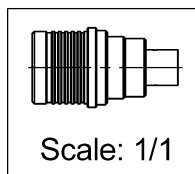

PAGE 1/2	ISSUE 15-05-15G	SERIES QMA	PART NUMBER R123055000
----------	-----------------	-------------------	-------------------------------

All dimensions are in mm.

COMPONENTS	MATERIALS	PLATING (μm)
Body	BRASS	BBR
Center contact	BRASS	NPGR
Outer contact	BRONZE	BBR
Insulator	PTFE	
Gasket	-	
Others parts	-	
-	-	
-	-	