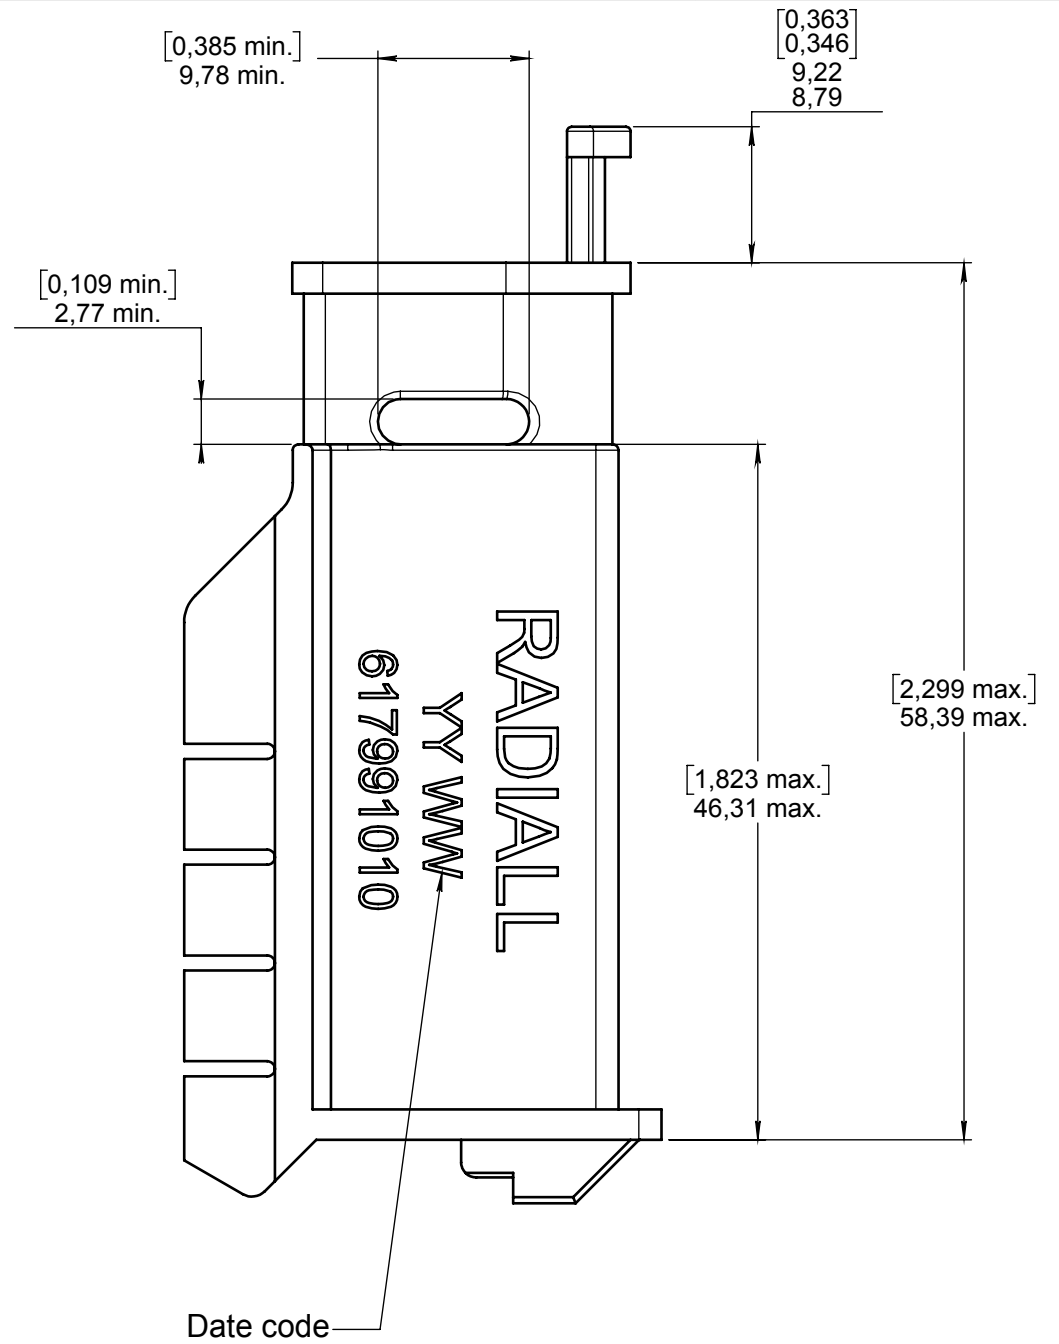

Series  
QMA

MINI QUICK LOCK EMI BACKSHELL

Issue:  
Nov. 13, 2017

Page  
1/1

**Note** : Measure with a gauge block of 15,01mm [0.591] inside the backshell.

**Materials and finishes** : High grade thermoplastic, Nickel plated.

**Weight** : Approx. 15g (0.033)

**DIMENSIONS** : mm (inch) -

This information is given as an indication. In the continual goal to improve our products, we reserve the right to make any modifications judged necessary.

4112\_9311

<b>CREATION</b> PEN: 20152863-250A NOM: LOPEZ C. DATE: Nov. 13, 2017 APPR.: LEGLOAHEC Y.				
	Issue	Revisions	Name	Approved

617991010EN