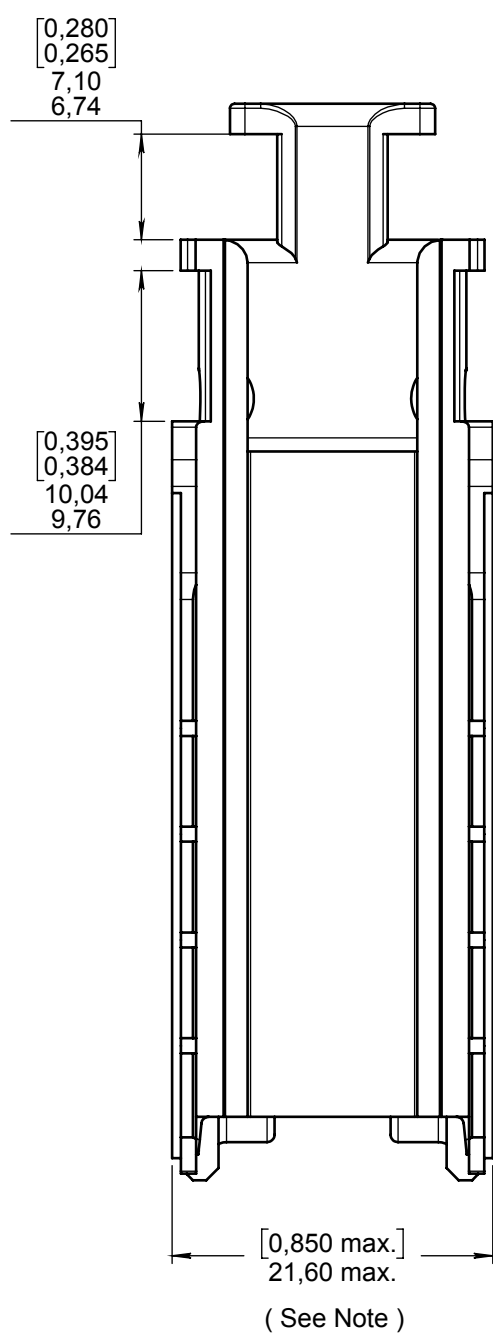

Series  
QMA

MINI QUICK LOCK EMI BACKSHELL

Issue:  
Nov. 13, 2017

Page  
1/1

**Note** : Measure with a gauge block of 15,01mm [0.591] inside the backshell.

**Materials and finishes** : High grade thermoplastic, Nickel plated.

**Weight** : Approx. 15g (0.033)

**DIMENSIONS** : mm (inch) -

This information is given as an indication. In the continual goal to improve our products, we reserve the right to make any modifications judged necessary.

4112\_9311

<b>CREATION</b> PEN: 20152863-250A NOM: LOPEZ C. DATE: Nov. 13, 2017 APPR.: LEGLOAHEC Y.				
	Issue	Revisions	Name	Approved

617991010EN