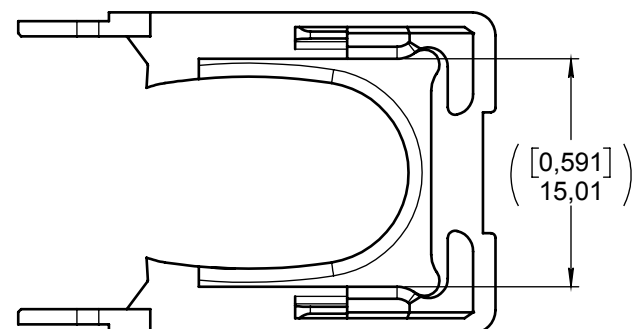

Series  
QMA

MINI QUICK LOCK EMI BACKSHELL

Issue:  
Nov. 13, 2017

Page  
1/1

**Note** : Measure with a gauge block of 15,01mm [0.591] inside the backshell.

**Materials and finishes** : High grade thermoplastic, Nickel plated.

**Weight** : Approx. 15g (0.033)

**DIMENSIONS** : mm (inch) -

This information is given as an indication. In the continual goal to improve our products, we reserve the right to make any modifications judged necessary.