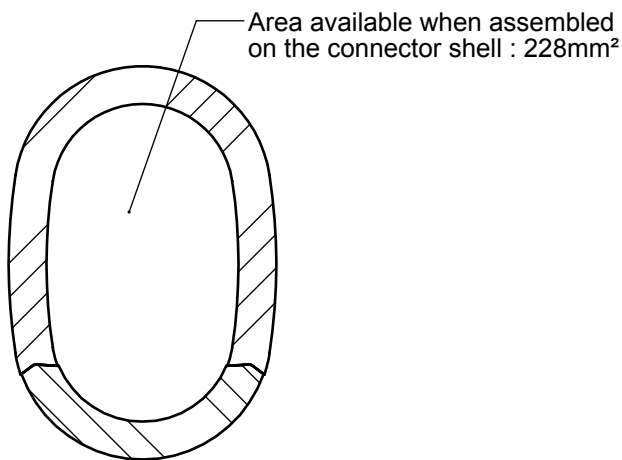

Series  
QMA

MINI QUICK LOCK EMI BACKSHELL

Issue:  
Nov. 13, 2017

Page  
1/1

**Note** : Measure with a gauge block of 15,01mm [0.591] inside the backshell.

**Materials and finishes** : High grade thermoplastic, Nickel plated.

**Weight** : Approx. 15g (0.033)

**DIMENSIONS** : mm (inch) -

This information is given as an indication. In the continual goal to improve our products, we reserve the right to make any modifications judged necessary.