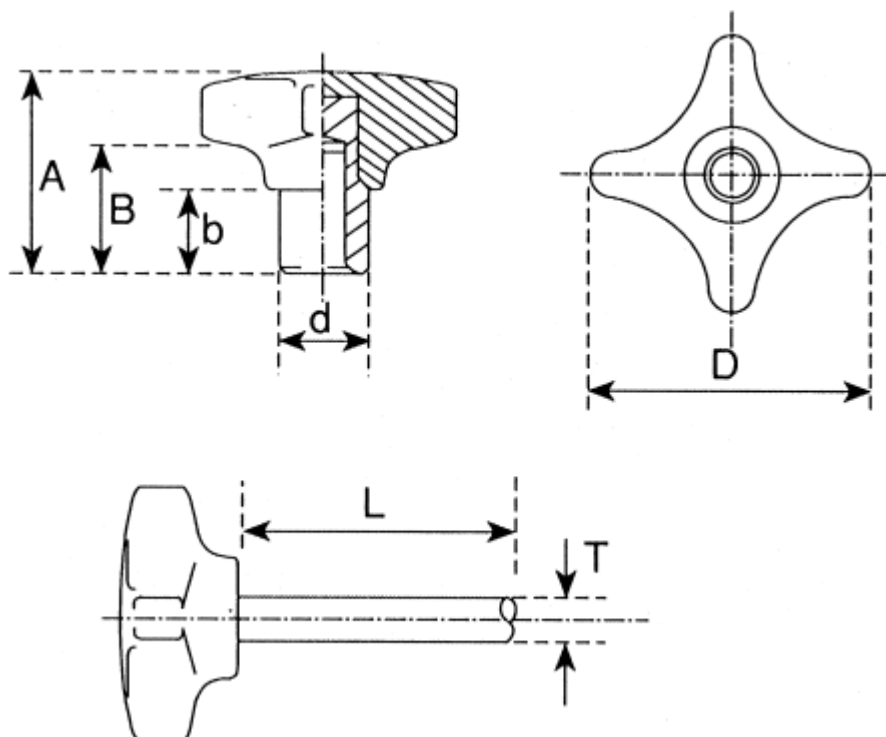

## Product Details

### Phenolic Cross Knobs

Wood filled phenolic knobs to BS771 with zinc plated steel threads and light alloy inserts and -30°C to + 140°C working range.

### Specifications:

Thread	M8 x 25
Thread Diameter	M8
Thread Length	25mm
Knob Shape	4-Arm
Mounting Type	Threaded Stud
Knob Diameter	50mm
Body Material	Phenolic
Insert Material	Alloy
Colour	Black

Dimensions:

Dimensions (mm)					
Stock no	D	A	B	b	d
686-604	38	20	8	-	18
686-610	38	20	8	-	18
686-626	38	20	8	-	18
686-632	50	27	12	-	22
686-648	50	27	12	-	22
686-654	50	27	12	-	22