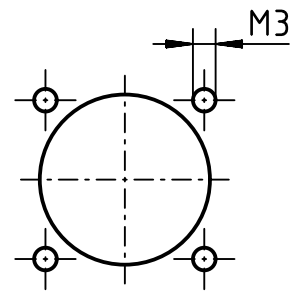

4x screw M3 ISO 7380-2  
is not included

panel cut out

	All Dimensions in mm Original Size DIN A4		Scale 1:1	Free size tol.		Ref.		
						Sub.		
	All rights reserved		Created by DEIMEL	Inspected by GRIEPENSTROH	Standardisation 302077	Date 2021-04-19	State Final Release	
	Department EL PD		Title Han@ S-HBM w. MC M8-red				Doc-Key / ECM-Nr. 100848391/UGD/001/C 500000193505	
HARTING D-32339 Espelkamp			Type TB	Number 09 93 001 0302			Rev. C	Page 1/1