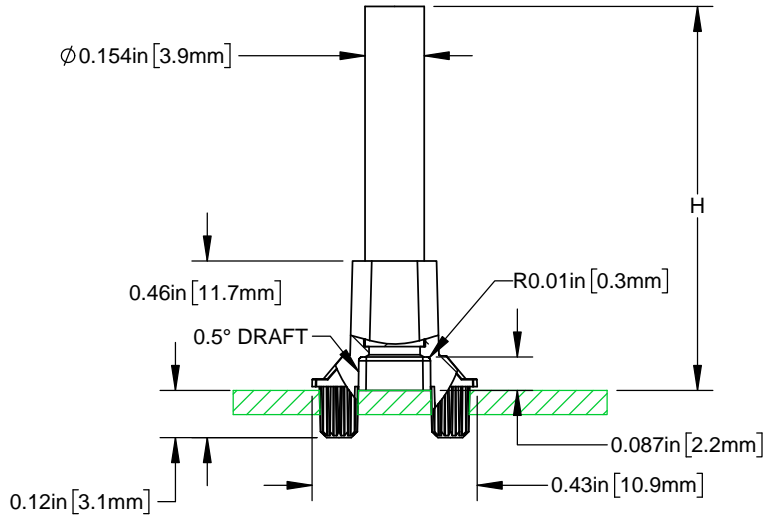

REVISIONS			
REV.	DESCRIPTION	DATE	APPROVED
A	Engineering Release	3/16/2018	M.C.

FLAT FACE LENS

DIMENSIONS ARE APPLICABLE TO BOTH LENS FACES UNLESS OTHERWISE NOTED

PART NUMBER CONFIGURATION
(SEE PAGE 2, TABLES A & B)
LPV4-XXXXXP

LENS FACE

HEIGHT, (H)

STANDARD TOLERANCE (UNLESS OTHERWISE SPECIFIED)		 BIVAR [®] 4 THOMAS, IRVINE, CA. 92618 TEL: (949) 951-8808 FAX: (949) 951-3974	
DECIMALS	ANGULAR		
.X ± .1	X° ± 1°		
.XX ± .01		TITLE: BIVAR LIGHT PIPE SYSTEM, VERTICAL, 4MM, SINGLE STATION	REVISION: A
.XXX ± .005			
DESIGNED: K. BARON	DATE: 03/16/18	PART NO.: LPV4-XXXXXP	
REVISED: N/A	DATE: N/A	CAGE CODE: 32559	
CHECKED: TD. NGUYEN	DATE: 03/16/18	SCALE: 2:1	SHEET # 1 OF 2

CAD GENERATED DOCUMENT, DO NOT MEASURE DRAWING

REVISIONS			
REV.	DESCRIPTION	DATE	APPROVED
	See Sheet 1		

STANDARD ORDERING INFORMATION

TABLE A - FLAT FACE LENS	
PART NO.	H ±.01
LPV4-0350FP	0.350 [8.9mm]
LPV4-0400FP	0.400 [10.2mm]
LPV4-0450FP	0.450 [11.4mm]
LPV4-0500FP	0.500 [12.7mm]
LPV4-0550FP	0.550 [14.0mm]
LPV4-0600FP	0.600 [15.2mm]
LPV4-0750FP	0.750 [19.1mm]
LPV4-1000FP	1.000 [25.4mm]
LPV4-1250FP	1.250 [31.8mm]
LPV4-1500FP	1.500 [38.1mm]
LPV4-1750FP	1.750 [44.5mm]
LPV4-2000FP	2.000 [50.8mm]

TABLE B - DOME FACE LENS	
PART NO.	H ±.01
LPV4-0350DP	0.350 [8.9mm]
LPV4-0400DP	0.400 [10.2mm]
LPV4-0450DP	0.450 [11.4mm]
LPV4-0500DP	0.500 [12.7mm]
LPV4-0550DP	0.550 [14.0mm]
LPV4-0600DP	0.600 [15.2mm]
LPV4-0750DP	0.750 [19.1mm]
LPV4-1000DP	1.000 [25.4mm]
LPV4-1250DP	1.250 [31.8mm]
LPV4-1500DP	1.500 [38.1mm]
LPV4-1750DP	1.750 [44.5mm]
LPV4-2000DP	2.000 [50.8mm]