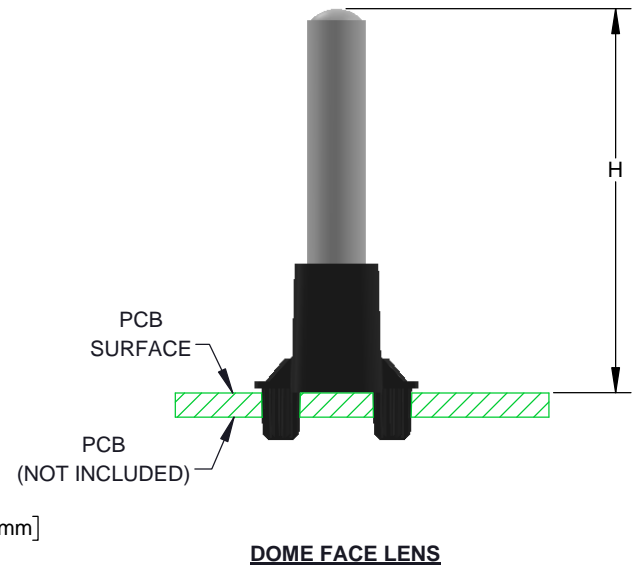

REVISIONS			
REV.	DESCRIPTION	DATE	APPROVED
A	Engineering Release	3/16/2018	M.C.

FLAT FACE LENS

DIMENSIONS ARE APPLICABLE TO BOTH LENS FACES UNLESS OTHERWISE NOTED

PART NUMBER CONFIGURATION
(SEE PAGE 2, TABLES A & B)
LPV4-XXXXXP

LENS FACE

HEIGHT, (H)

STANDARD TOLERANCE (UNLESS OTHERWISE SPECIFIED)		 BIVAR [®] 4 THOMAS, IRVINE, CA. 92618 TEL: (949) 951-8808 FAX: (949) 951-3974	
DECIMALS	ANGULAR		
.X ± .1	X° ± 1°		
.XX ± .01		TITLE: BIVAR LIGHT PIPE SYSTEM, VERTICAL, 4MM, SINGLE STATION	REVISION: A
.XXX ± .005			
DESIGNED: K. BARON	DATE: 03/16/18	PART NO.: LPV4-XXXXXP	
REVISED: N/A	DATE: N/A	CAGE CODE: 32559	
CHECKED: TD. NGUYEN	DATE: 03/16/18	SCALE: 2:1	SHEET # 1 OF 2

CAD GENERATED DOCUMENT, DO NOT MEASURE DRAWING

REVISIONS			
REV.	DESCRIPTION	DATE	APPROVED
	See Sheet 1		

STANDARD ORDERING INFORMATION

TABLE A - FLAT FACE LENS	
PART NO.	H ±.01
LPV4-0350FP	0.350 [8.9mm]
LPV4-0400FP	0.400 [10.2mm]
LPV4-0450FP	0.450 [11.4mm]
LPV4-0500FP	0.500 [12.7mm]
LPV4-0550FP	0.550 [14.0mm]
LPV4-0600FP	0.600 [15.2mm]
LPV4-0750FP	0.750 [19.1mm]
LPV4-1000FP	1.000 [25.4mm]
LPV4-1250FP	1.250 [31.8mm]
LPV4-1500FP	1.500 [38.1mm]
LPV4-1750FP	1.750 [44.5mm]
LPV4-2000FP	2.000 [50.8mm]

TABLE B - DOME FACE LENS	
PART NO.	H ±.01
LPV4-0350DP	0.350 [8.9mm]
LPV4-0400DP	0.400 [10.2mm]
LPV4-0450DP	0.450 [11.4mm]
LPV4-0500DP	0.500 [12.7mm]
LPV4-0550DP	0.550 [14.0mm]
LPV4-0600DP	0.600 [15.2mm]
LPV4-0750DP	0.750 [19.1mm]
LPV4-1000DP	1.000 [25.4mm]
LPV4-1250DP	1.250 [31.8mm]
LPV4-1500DP	1.500 [38.1mm]
LPV4-1750DP	1.750 [44.5mm]
LPV4-2000DP	2.000 [50.8mm]