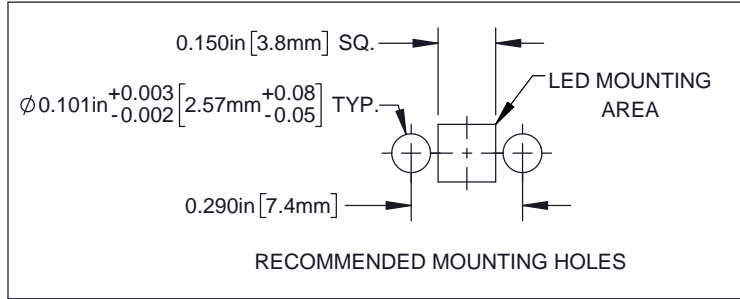

REVISIONS			
REV.	DESCRIPTION	DATE	APPROVED
A	Engineering Release	3/16/2018	M.C.

FLAT FACE LENS

DIMENSIONS ARE APPLICABLE TO BOTH LENS FACES UNLESS OTHERWISE NOTED

PART NUMBER CONFIGURATION
(SEE PAGE 2, TABLES A & B)
LPV4-XXXXXP

LENS FACE

HEIGHT, (H)

STANDARD TOLERANCE (UNLESS OTHERWISE SPECIFIED)		 BIVAR [®] 4 THOMAS, IRVINE, CA. 92618 TEL: (949) 951-8808 FAX: (949) 951-3974	
DECIMALS	ANGULAR		
.X ± .1	X° ± 1°		
.XX ± .01		TITLE: BIVAR LIGHT PIPE SYSTEM, VERTICAL, 4MM, SINGLE STATION	REVISION: A
.XXX ± .005			
DESIGNED: K. BARON	DATE: 03/16/18	PART NO.: LPV4-XXXXXP	
REVISED: N/A	DATE: N/A	CAGE CODE: 32559	
CHECKED: TD. NGUYEN	DATE: 03/16/18	SCALE: 2:1	SHEET # 1 OF 2

CAD GENERATED DOCUMENT, DO NOT MEASURE DRAWING

REVISIONS			
REV.	DESCRIPTION	DATE	APPROVED
	See Sheet 1		

STANDARD ORDERING INFORMATION

TABLE A - FLAT FACE LENS	
PART NO.	H ±.01
LPV4-0350FP	0.350 [8.9mm]
LPV4-0400FP	0.400 [10.2mm]
LPV4-0450FP	0.450 [11.4mm]
LPV4-0500FP	0.500 [12.7mm]
LPV4-0550FP	0.550 [14.0mm]
LPV4-0600FP	0.600 [15.2mm]
LPV4-0750FP	0.750 [19.1mm]
LPV4-1000FP	1.000 [25.4mm]
LPV4-1250FP	1.250 [31.8mm]
LPV4-1500FP	1.500 [38.1mm]
LPV4-1750FP	1.750 [44.5mm]
LPV4-2000FP	2.000 [50.8mm]

TABLE B - DOME FACE LENS	
PART NO.	H ±.01
LPV4-0350DP	0.350 [8.9mm]
LPV4-0400DP	0.400 [10.2mm]
LPV4-0450DP	0.450 [11.4mm]
LPV4-0500DP	0.500 [12.7mm]
LPV4-0550DP	0.550 [14.0mm]
LPV4-0600DP	0.600 [15.2mm]
LPV4-0750DP	0.750 [19.1mm]
LPV4-1000DP	1.000 [25.4mm]
LPV4-1250DP	1.250 [31.8mm]
LPV4-1500DP	1.500 [38.1mm]
LPV4-1750DP	1.750 [44.5mm]
LPV4-2000DP	2.000 [50.8mm]