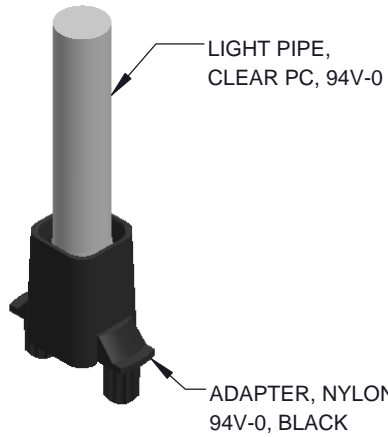

REVISIONS			
REV.	DESCRIPTION	DATE	APPROVED
A	Engineering Release	3/16/2018	M.C.

FLAT FACE LENS

DIMENSIONS ARE APPLICABLE TO BOTH LENS FACES UNLESS OTHERWISE NOTED

PART NUMBER CONFIGURATION
(SEE PAGE 2, TABLES A & B)
LPV4-XXXXXP

LENS FACE

HEIGHT, (H)

STANDARD TOLERANCE (UNLESS OTHERWISE SPECIFIED)		 BIVAR [®] 4 THOMAS, IRVINE, CA. 92618 TEL: (949) 951-8808 FAX: (949) 951-3974	
DECIMALS	ANGULAR		
.X ± .1	X° ± 1°		
.XX ± .01		TITLE: BIVAR LIGHT PIPE SYSTEM, VERTICAL, 4MM, SINGLE STATION	REVISION: A
.XXX ± .005			
DESIGNED: K. BARON	DATE: 03/16/18	PART NO.: LPV4-XXXXXP	
REVISED: N/A	DATE: N/A	CAGE CODE: 32559	
CHECKED: TD. NGUYEN	DATE: 03/16/18	SCALE: 2:1	SHEET # 1 OF 2

CAD GENERATED DOCUMENT, DO NOT MEASURE DRAWING

REVISIONS			
REV.	DESCRIPTION	DATE	APPROVED
	See Sheet 1		

STANDARD ORDERING INFORMATION

TABLE A - FLAT FACE LENS	
PART NO.	H ±.01
LPV4-0350FP	0.350 [8.9mm]
LPV4-0400FP	0.400 [10.2mm]
LPV4-0450FP	0.450 [11.4mm]
LPV4-0500FP	0.500 [12.7mm]
LPV4-0550FP	0.550 [14.0mm]
LPV4-0600FP	0.600 [15.2mm]
LPV4-0750FP	0.750 [19.1mm]
LPV4-1000FP	1.000 [25.4mm]
LPV4-1250FP	1.250 [31.8mm]
LPV4-1500FP	1.500 [38.1mm]
LPV4-1750FP	1.750 [44.5mm]
LPV4-2000FP	2.000 [50.8mm]

TABLE B - DOME FACE LENS	
PART NO.	H ±.01
LPV4-0350DP	0.350 [8.9mm]
LPV4-0400DP	0.400 [10.2mm]
LPV4-0450DP	0.450 [11.4mm]
LPV4-0500DP	0.500 [12.7mm]
LPV4-0550DP	0.550 [14.0mm]
LPV4-0600DP	0.600 [15.2mm]
LPV4-0750DP	0.750 [19.1mm]
LPV4-1000DP	1.000 [25.4mm]
LPV4-1250DP	1.250 [31.8mm]
LPV4-1500DP	1.500 [38.1mm]
LPV4-1750DP	1.750 [44.5mm]
LPV4-2000DP	2.000 [50.8mm]