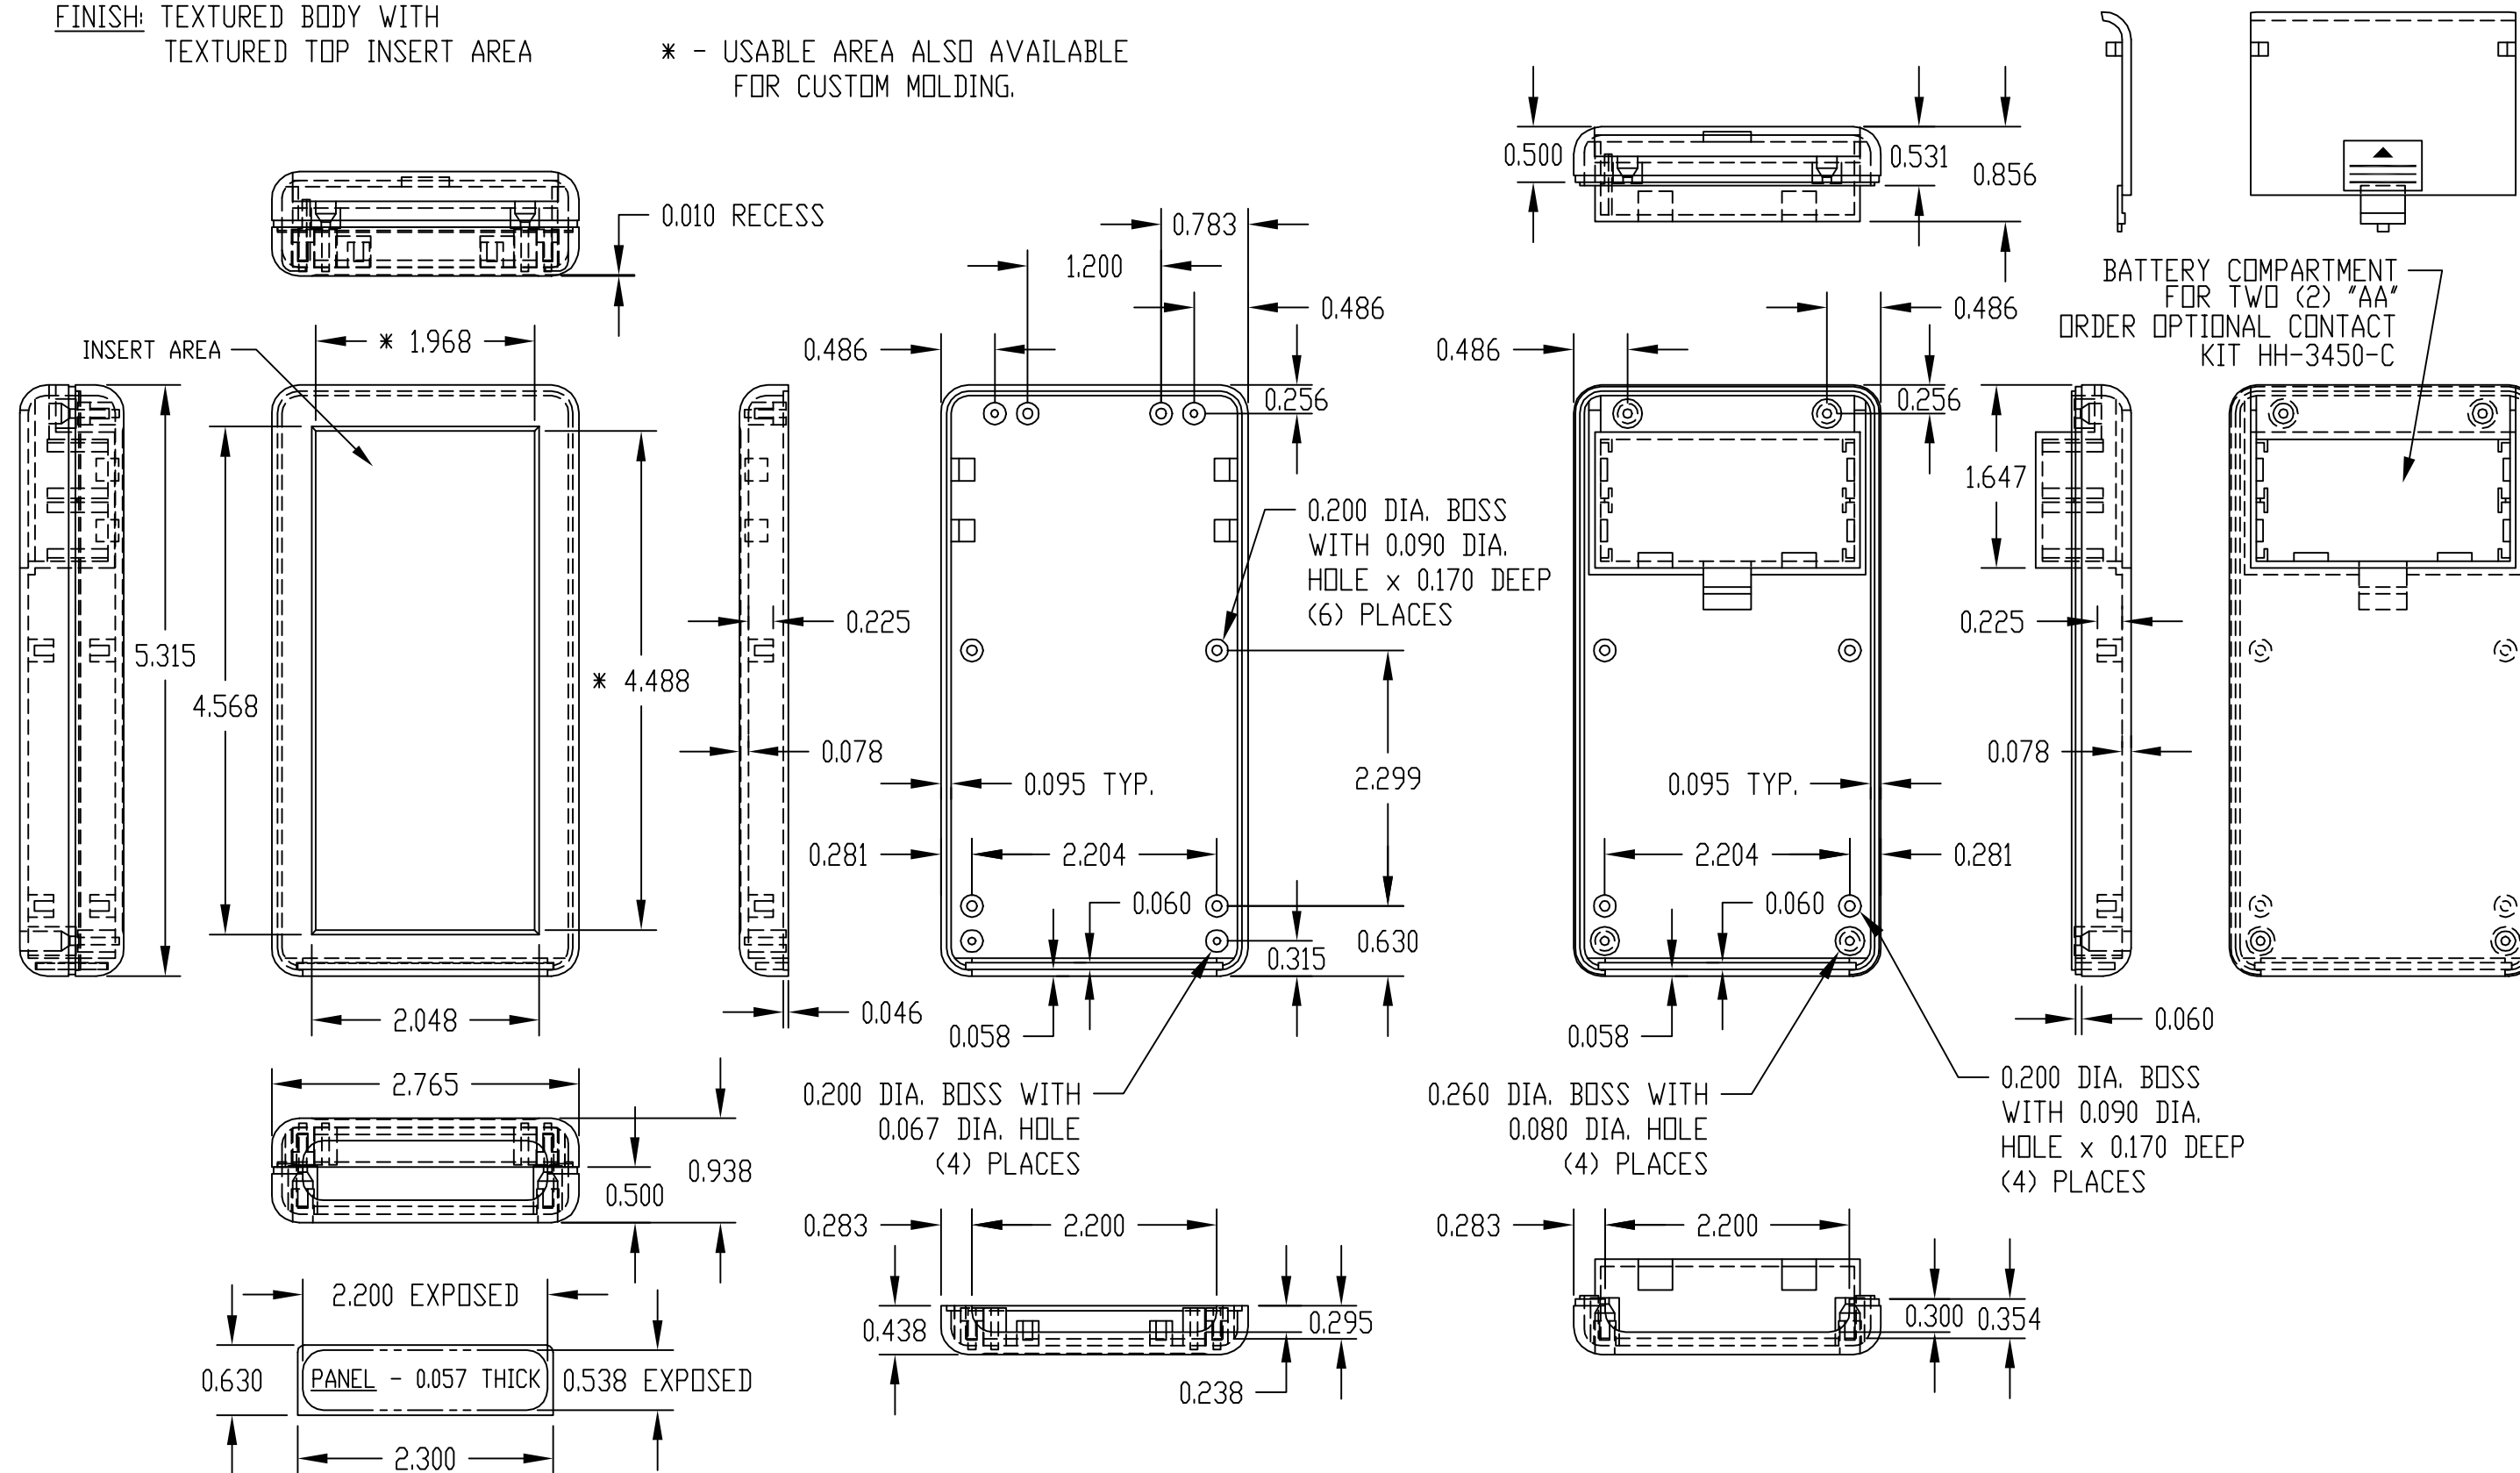

PART NAME

HAND HELD BOX (STYLE C)

PART No.

HH-3430-BCB / HH-3430-BCG

REV. DATE

10-29-08

MATERIAL: ABS (UL94V-0)

COLOR: LIGHT GRAY (-BCG) OR BLACK (-BCB)

FINISH: TEXTURED BODY WITH TEXTURED TOP INSERT AREA

FOUR (4) M2.2 x 10mm LG. SCREWS SUPPLIED FOR ASSEMBLING TOP.

* - USABLE AREA ALSO AVAILABLE FOR CUSTOM MOLDING.

ALL DIMENSIONS HAVE ±0.015 TOLERANCE.

Mouser Electronics