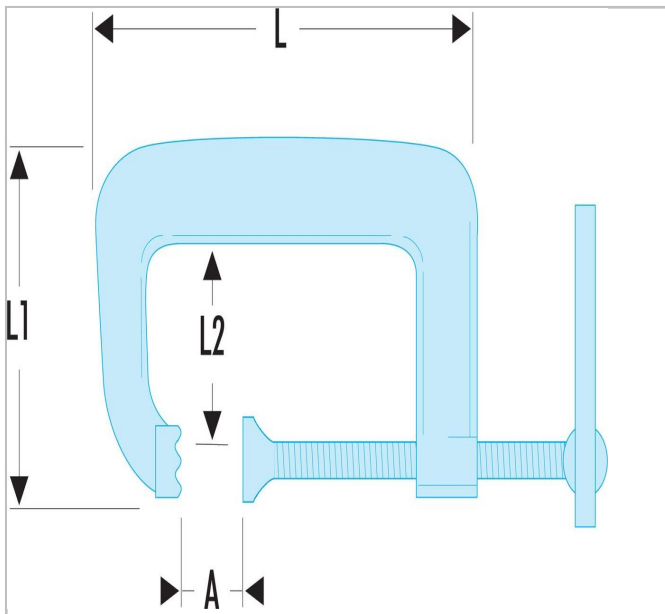

## 271A.L - Deep-throat G-clamp

### Description:

- Capacity: 0 to 150 mm and 0 to 5"7/8.
- Presentation: galvanised - burnished screw.

	Length L [mm]	Length L1 [mm]	Length L2 [mm]	open position o maxi [mm]	A Maxi [mm]	Weight [Kg]
<b>271A.150L</b>	288.0	213.0	133.0	150.0	133.0	3.32