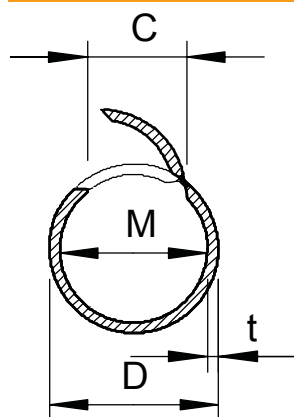

## Set made of Quick clip and Quick pipe

Item no. 2154528

Convenient set consisting of Quick clip and Quick pipe.

The Quick pipe combines the advantages of cable duct and installation pipe into an intelligent system. This system allows tidy and safe surface-mounted installation of all kinds of cables on walls and ceilings. Quick pipe is available in four metric sizes: M16, M20, M25 and M32 and the stock length is 2 m.

The system is VDE-tested and achieves a protection rating of IP44. The Quick pipe can be used in the temperature range from -25 to +60 °C and is resistant to an impact energy of 5 J.

**PVC** Polyvinylchloride

### Master data

Item no.	2154528
Type	2954 M20 LGR
Description 1	Quick-Pipe set
Description 2	Quick trunking + Quick clip
Dimension	M20
Colour	Light grey
RAL number	7035
Material	Polyvinylchloride
Material symbol	PVC
Smallest sales unit (VG)	1 Piece
Weight	508,00 kg/100 pc.

### Technical data

Dimension C	10 mm
Dimension D	20,00 mm
Dimension M	17
Dimension t	1,50 mm
Surface-mounted	<input checked="" type="checkbox"/>
Flame-resistant version	<input type="checkbox"/>
Concrete installation	<input checked="" type="checkbox"/>
Size	M20
Halogen-free	<input type="checkbox"/>
Installation on wood	<input checked="" type="checkbox"/>
Installation under the ground	<input type="checkbox"/>
Installation outdoors	<input type="checkbox"/>
Machines and system installation	<input checked="" type="checkbox"/>
With sleeve	<input type="checkbox"/>
Temperature range	-25+60 °C
Quick pipe	40,00 m
Quick clip	120,00 pc.
Set consisting of	40 m Quick pipe and 120x OBO Quick clip
Underfloor installation (screed)	<input type="checkbox"/>
Concealed	<input type="checkbox"/>