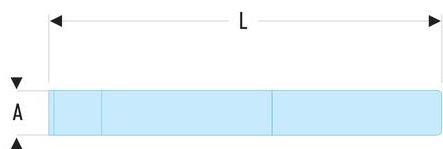

259SLS Slim-profile chisels - SLS

Description :

- Tool equipped with a FACOM SLS attachment solution, preventing any risk of accidental falls.
- The crimped "rotating" cable solution, selected and tested by FACOM, maintains user ergonomics.
- Slim profile chisel.
- Chrome vanadium forged steel, treated 57 HRc on edge and 40 HRc on impact head.
- Blade width: 26 mm.

A [mm]: 26

L [mm]: 235

[kg]: 0,265