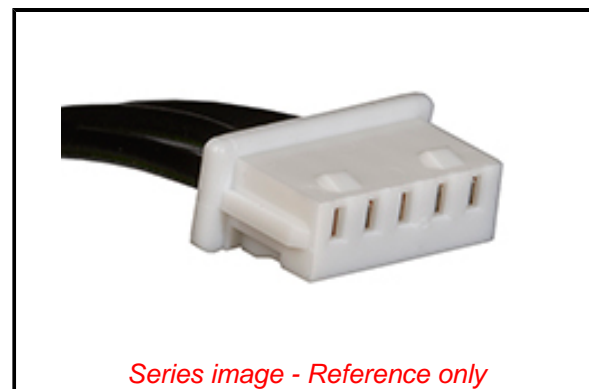

PLEASE CHECK WWW.MOLEX.COM FOR LATEST PART INFORMATION

Part Number: **0151340503**
Status: **Active**
Overview: PicoBlade Connector System
Description: PicoBlade Female-to-PicoBlade Female Off-the-Shelf (OTS) Cable Assembly, Single Row, 300.00mm Length, 5 Circuits, Natural

Documents:

3D Model	Datasheet (PDF)
Drawing (PDF)	RoHS Certificate of Compliance (PDF)
3D Model (PDF)	

General

Product Family	Cable Assemblies
Series	<u>15134</u>
Application	Signal, Wire-to-Board, Wire-to-Wire
Assembly Configuration	Dual Ended Connectors
Connector to Connector	PicoBlade-to-PicoBlade
Overmolded	No
Overview	<u>PicoBlade Connector System</u>
Product Name	PicoBlade
Type	Discrete Wire Assembly
UPC	889056871181

Physical

Cable Length	300.00mm
Circuits (Loaded)	5
Color - Resin	Natural
Gender	Female-Female
Lock to Mating Part	Yes
Material - Metal	Phosphor Bronze
Material - Plating Mating	Tin
Material - Plating Termination	Tin
Material - Resin	Polyester
Net Weight	2.900/g
Number of Rows	1
Packaging Type	Bag
Pitch - Mating Interface	1.25mm
Plating min - Mating	0.889µm
Plating min - Termination	0.914µm
Single Ended	No
Termination Interface: Style	Crimp or Compression
Wire Insulation Diameter	0.90mm
Wire Size AWG	28
Wire/Cable Type	UL 1061

Electrical

Current - Maximum per Contact	1.0A
Voltage - Maximum	125V

Material Info

Reference - Drawing Numbers

Sales Drawing	2012341357-000

Series image - Reference only

EU ELV

Not Relevant

EU RoHS

Compliant

REACH SVHC

Not Contained Per -
D(2022)4187-DC (10
June 2022)

Halogen-Free

Status

Not Low-Halogen

For more information, please visit [Contact US](#)

China ROHS

ELV

RoHS Phthalates

China RoHS

Green Image

Not Relevant

Not Contained

Search Parts in this Series

15134 Series

Mates With

PicoBlade Header [53261](#) , [53047](#) , [53398](#) ,
[53048](#) . PicoBlade Plug Housing [51047](#)