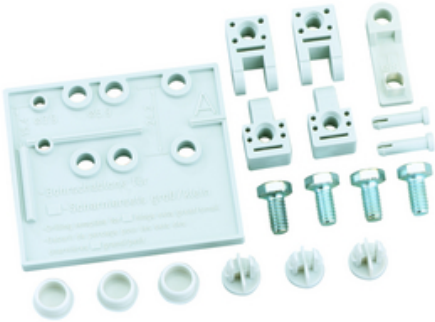

Product

ASS-gro

External hinge set for upgrading the housing cover to hinged door, incl. 2 hinges, fixing screws, cover plugs and drilling template

External hinge set large

Article: ASS-gro

Technical Data

Properties:

Product

ASS-kl

External hinge set for upgrading the housing cover to hinged door, incl. 2 hinges, fixing screws, cover plugs and drilling template

external hinge set small

Article: ASS-kl

Technical Data

Properties: