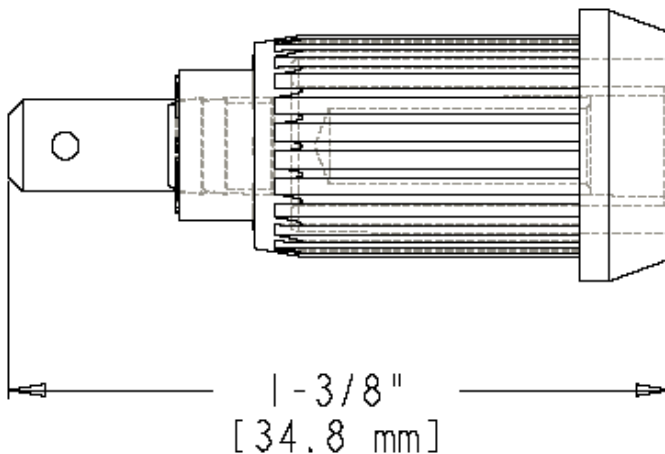

Part Number: BU-31603- *
Description: Pressfit Insulated Banana Jack with Spade Connection
3107

- Pressfit Insulated Banana Jack with Spade Connection
- Material: Banana Plug: nickel-plated brass; Insulator: Dupont 101L
- Length: 1.37" (34.8 mm)
- *Std. Colors: -0 Black, -2 Red, -4 Yellow, -6 Blue
- Rating: 1000Volts, 15Amps, IEC 1010 Compliant
- RoHS Compliant