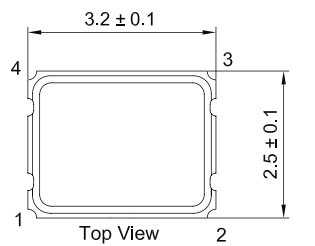

SMD Crystal Oscillators- CMOS Output 3.2 x 2.5 x 1.0 mm 7X Series

Features

- Ultra Small SMD seam sealed clock crystal oscillator units.
- For applications in WLAN, Bluetooth, DSC, DSL and other IT product.
- Tri-state function available.
- RoHS Compliant / Pb Free.

Electrical Specifications

Item / Type	7X	
Output Type	CMOS	
Output Load	15 pF , or specify	
Oscillation Mode	Fundamental / 3rd Overtone	
Supply Voltage	1.8 V	2.5 V , 2.8 V , 3.3 V
Frequency Range	1 ~ 125 MHz	
Frequency Stability	± 25 ppm , ± 50 ppm	
Operating Temperature Range	- 10 ~ + 70 °C , - 40 ~ + 85 °C	
Storage Temperature Range	- 55 ~ + 125 °C	
Voltage Vol (Max.) / Voh (Min.)	0.1 VDD / 0.9 VDD	
Rise (Tr) / Fall (Tf) Time	8 ns Max.	
Supply Current	15 mA Max.	
Symmetry	45 ~ 55 %	
Start-up Time	5 ms Max.	
Phase Jitter (12 KHz ~ 20 MHz)	1 ps Max.	
Aging (at 25 °C)	± 3 ppm / year Max.	

Dimensions

PAD FUNCTION:
 1: ENABLE CONTROL
 2: GND
 3: OUT
 4: VDD

Units: mm

Remark : Specification subject to change without prior notice. Please confirm with our sales. <http://www.txccorp.com>

Mouser Electronics