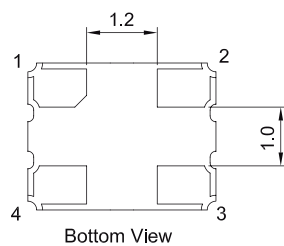

SMD Crystal Oscillators- CMOS Output 3.2 x 2.5 x 1.0 mm 7X Series

Features

- Ultra Small SMD seam sealed clock crystal oscillator units.
- For applications in WLAN, Bluetooth, DSC, DSL and other IT product.
- Tri-state function available.
- RoHS Compliant / Pb Free.

Electrical Specifications

Item / Type	7X	
Output Type	CMOS	
Output Load	15 pF , or specify	
Oscillation Mode	Fundamental / 3rd Overtone	
Supply Voltage	1.8 V	2.5 V , 2.8 V , 3.3 V
Frequency Range	1 ~ 125 MHz	
Frequency Stability	± 25 ppm , ± 50 ppm	
Operating Temperature Range	- 10 ~ + 70 °C , - 40 ~ + 85 °C	
Storage Temperature Range	- 55 ~ + 125 °C	
Voltage Vol (Max.) / Voh (Min.)	0.1 VDD / 0.9 VDD	
Rise (Tr) / Fall (Tf) Time	8 ns Max.	
Supply Current	15 mA Max.	
Symmetry	45 ~ 55 %	
Start-up Time	5 ms Max.	
Phase Jitter (12 KHz ~ 20 MHz)	1 ps Max.	
Aging (at 25 °C)	± 3 ppm / year Max.	

Dimensions

PAD FUNCTION:
 1: ENABLE CONTROL
 2: GND
 3: OUT
 4: VDD

Units: mm

Remark : Specification subject to change without prior notice. Please confirm with our sales. <http://www.txccorp.com>

Mouser Electronics