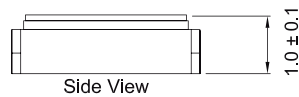

SMD Crystal Oscillators- CMOS Output 3.2 x 2.5 x 1.0 mm 7X Series

Features

- Ultra Small SMD seam sealed clock crystal oscillator units.
- For applications in WLAN, Bluetooth, DSC, DSL and other IT product.
- Tri-state function available.
- RoHS Compliant / Pb Free.

Electrical Specifications

Item / Type	7X	
Output Type	CMOS	
Output Load	15 pF , or specify	
Oscillation Mode	Fundamental / 3rd Overtone	
Supply Voltage	1.8 V	2.5 V , 2.8 V , 3.3 V
Frequency Range	1 ~ 125 MHz	
Frequency Stability	± 25 ppm , ± 50 ppm	
Operating Temperature Range	- 10 ~ + 70 °C , - 40 ~ + 85 °C	
Storage Temperature Range	- 55 ~ + 125 °C	
Voltage Vol (Max.) / Voh (Min.)	0.1 VDD / 0.9 VDD	
Rise (Tr) / Fall (Tf) Time	8 ns Max.	
Supply Current	15 mA Max.	
Symmetry	45 ~ 55 %	
Start-up Time	5 ms Max.	
Phase Jitter (12 KHz ~ 20 MHz)	1 ps Max.	
Aging (at 25 °C)	± 3 ppm / year Max.	

Dimensions

PAD FUNCTION:
 1: ENABLE CONTROL
 2: GND
 3: OUT
 4: VDD

Units: mm

Remark : Specification subject to change without prior notice. Please confirm with our sales. <http://www.txccorp.com>

Mouser Electronics