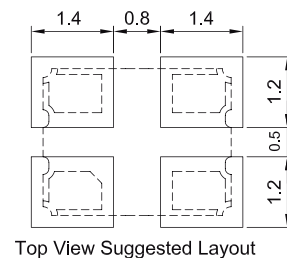

SMD Crystal Oscillators- CMOS Output 3.2 x 2.5 x 1.0 mm 7X Series

Features

- Ultra Small SMD seam sealed clock crystal oscillator units.
- For applications in WLAN, Bluetooth, DSC, DSL and other IT product.
- Tri-state function available.
- RoHS Compliant / Pb Free.

Dimensions

PAD FUNCTION:
 1: ENABLE CONTROL
 2: GND
 3: OUT
 4: VDD

Units: mm

Remark : Specification subject to change without prior notice. Please confirm with our sales. <http://www.txccorp.com>

Mouser Electronics