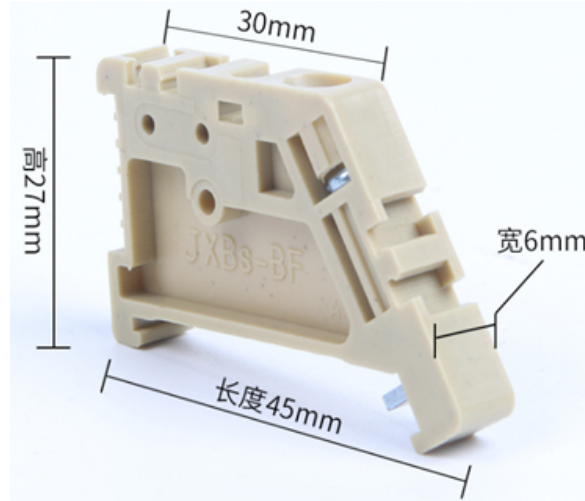

EW35

Overview

Quick Details

Place of Origin: Sichuan, China
Model Number: EW35
Application: End stop
For Use With: Terminal block
Type: Crimp Terminal

Material: PA66
Accessory Type: End bracket
Product name: End bracket Wired EW35 terminal block end stops