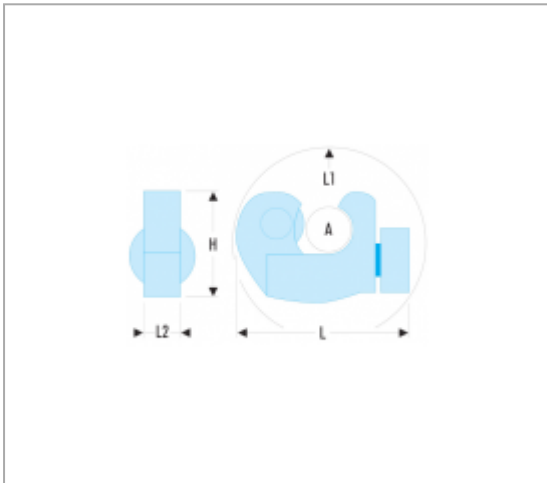

238B.16 | COPPER-PIPE MINI-CUTTER

Description :

- 238B.16, grey
- Very compact.
- Can be used in situ.
- Minimal working radius.
- Set of 5 spare wheels: - 238B.16M5 for model 238B.16. - 238.M5 for old model 238.16.

Informations :

	238B.16
A ["]	1/8 - 5/8
A [mm]	3 - 16
H [mm]	35
L [mm]	55
L1 [mm]	38
L2 [mm]	21
[g]	120