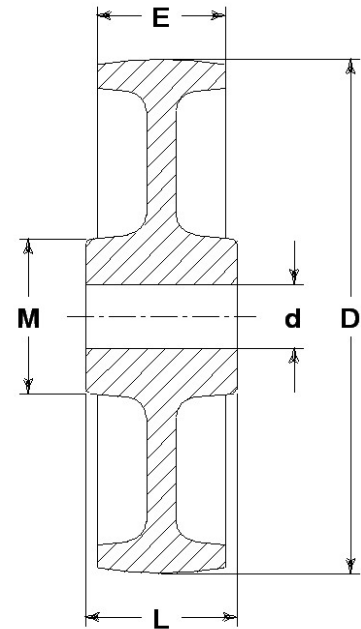

PRODUCT DETAILS

ARTICLE: [1008](#)

Wheel series Q

Cast iron wheels available with ball bearings or plain bore.
Plain bore wheel.

Technical data

Wheel diameter	D	80 mm
Tyre width	E	30,0 mm
Bore diameter	d	15 mm
Weight article		0,600 kg
Hub width	L	40 mm
Load Capacity		250 kg