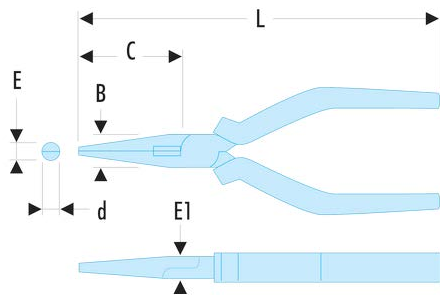

## 185.20CPESLS Long half-round nose pliers - SLS

### Description :

- Tool equipped with a FACOM SLS attachment solution, preventing any risk of accidental falls.
- The crimped "rotating" cable solution, selected and tested by FACOM, maintains user ergonomics.
- Narrow, finely serrated tips with a pipe-grip.
- Side cutter for copper and hard steel wire (max. 160 kg/mm<sup>2</sup>).
- Ergonomic grips resistant to chemical agents.
- Removable return spring.
- Finish: chromed.

<b>B [mm]:</b>	18
----------------	----

<b>C [mm]:</b>	75
----------------	----

<b>d [mm]:</b>	2,9
----------------	-----

<b>E [mm]:</b>	3,6
----------------	-----

<b>E1 [mm]:</b>	9
-----------------	---

<b>L [mm]:</b>	200
----------------	-----