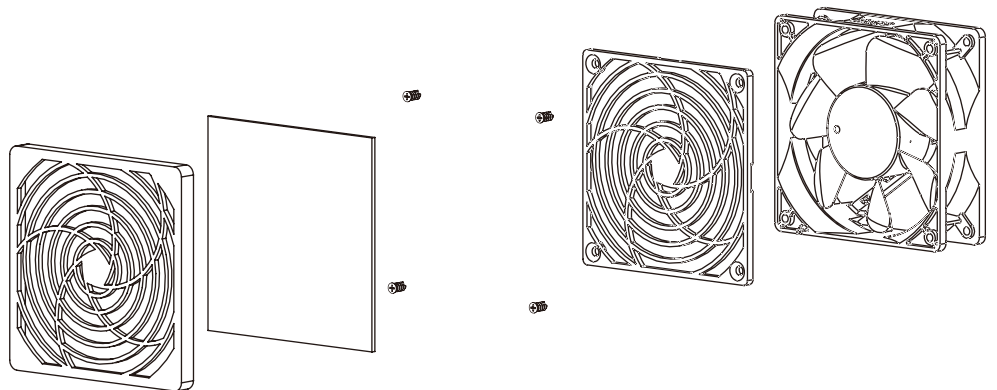

K-PF08J-4PA

Plastic Fan Filter

K-PF09J-4PA

K-PF12J-4PA

Power Cord

19-1180 (TYPE STRAIGHT 180°)

19-1090 (TYPE 90°)

19-1045 (TYPE 45°)