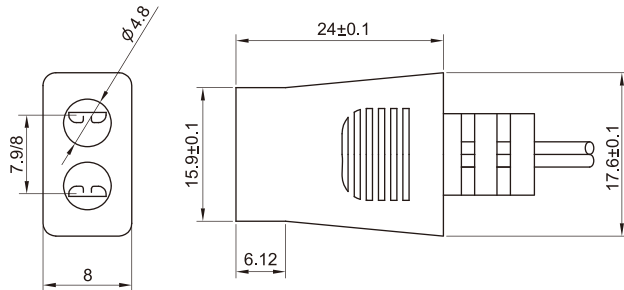

K-PF08J-4PA

Plastic Fan Filter

K-PF09J-4PA

K-PF12J-4PA

Power Cord

19-1180 (TYPE STRAIGHT 180°)

19-1090 (TYPE 90°)

19-1045 (TYPE 45°)

STANDARD DIMENSIONS (mm)

Model	19-1180	19-1090	19-1045
Wire Length	900mm	900mm	900mm

*Wire length is adjustable by request.