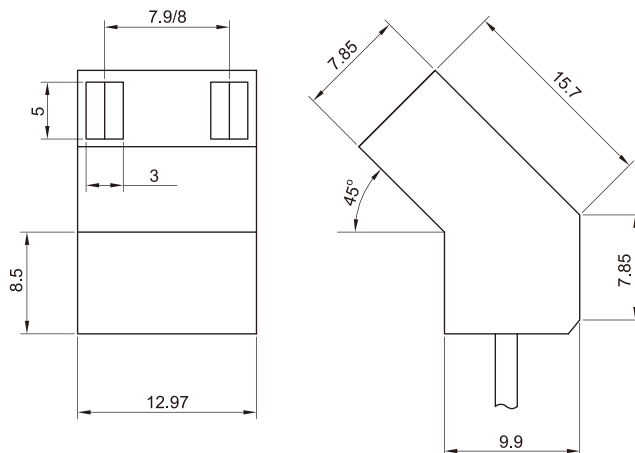

K-PF08J-4PA

Plastic Fan Filter

K-PF09J-4PA

K-PF12J-4PA

Power Cord

19-1180 (TYPE STRAIGHT 180°)

19-1090 (TYPE 90°)

19-1045 (TYPE 45°)

STANDARD DIMENSIONS (mm)

Model	19-1180	19-1090	19-1045
Wire Length	900mm	900mm	900mm

*Wire length is adjustable by request.