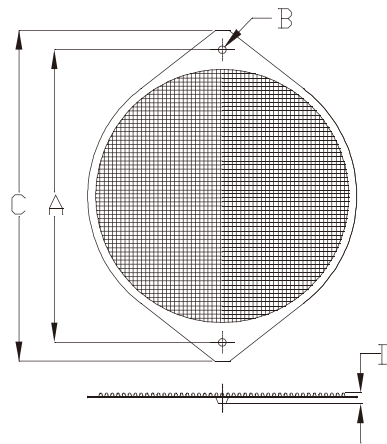

MODEL	A	B	C	D
K-MF16E-2HA	162	4.3	182	4.15