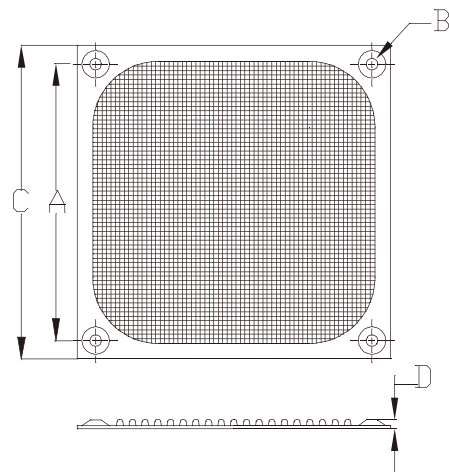

MODEL	A	B	C	D
K-MF12E-4HA	104.8	4.32	118.9	3.5