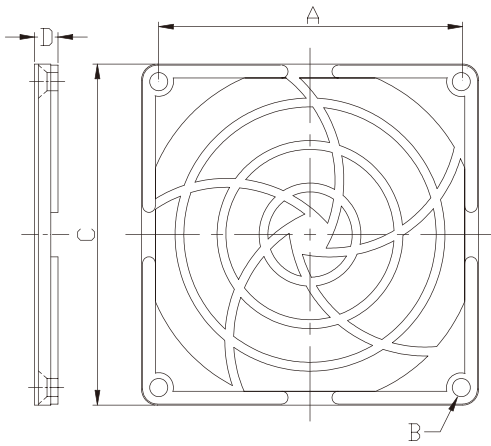

Material:ABS

MODEL	A	B	C	D
K-PG09J-4PA	82.5	4.9	92	6.4