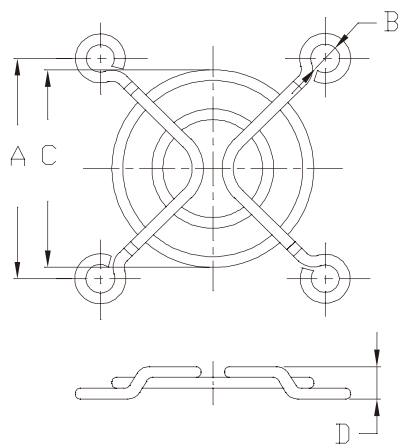

Metal Fan Guard

MODEL	A	B	C	D
K-G02C02-2PAU	28.2	3.2	24.0	2.5

MODEL	A	B	C	D
K-G03C02-4HA	24	3.2	21.8	4.8

MODEL	A	B	C	D
K-G0BD02-4HA	29	4.0	27	4.0

MODEL	A	B	C	D
K-G04D02-4HA	32	4.0	29.1	4.8

MODEL	A	B	C	D
K-G04B02-4HB	32	4.6	31.5	4.0

MODEL	A	B	C	D
K-G05B03-4HB	40	4.6	41.1	4.8

Metal Fan Guard

MODEL	A	B	C	D
K-G06B04-4HA	50	4.6	53	4.4

MODEL	A	B	C	D
K-G06B04-4HB	50	4.6	53	5.2

MODEL	A	B	C	D
K-G07F04-4HA	61.5	4.5	64.2	4.0

MODEL	A	B	C	D
K-G08A05-4HA	71.5	4.9	76	5.5

MODEL	A	B	C	D
K-G08B05-4HA	71.5	4.6	76	5.5

MODEL	A	B	C	D
K-G09A06-4HA	82.5	4.9	90	5.5

Metal Fan Guard

MODEL	A	B	C	D
K-G09B06-4HB	82.4	4.6	89.8	5.0

MODEL	A	B	C	D
K-G12B07-4HA	105	4.6	115.6	5.5

MODEL	A	B	C	D
K-G12B08-4HA	105	4.6	115.6	5.5

STANDARD DIMENSIONS (mm)

Model	19-1180	19-1090	19-1045
Wire Length	900mm	900mm	900mm

*Wire length is adjustable by request.