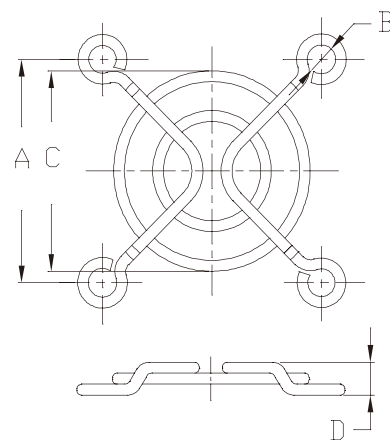

Metal Fan Guard

MODEL	A	B	C	D
K-G02C02-2PAU	28.2	3.2	24.0	2.5

MODEL	A	B	C	D
K-G03C02-4HA	24	3.2	21.8	4.8

MODEL	A	B	C	D
K-G0BD02-4HA	29	4.0	27	4.0

MODEL	A	B	C	D
K-G04D02-4HA	32	4.0	29.1	4.8

MODEL	A	B	C	D
K-G04B02-4HB	32	4.6	31.5	4.0

MODEL	A	B	C	D
K-G05B03-4HB	40	4.6	41.1	4.8

Metal Fan Guard

MODEL	A	B	C	D
K-G06B04-4HA	50	4.6	53	4.4

MODEL	A	B	C	D
K-G06B04-4HB	50	4.6	53	5.2

MODEL	A	B	C	D
K-G07F04-4HA	61.5	4.5	64.2	4.0

MODEL	A	B	C	D
K-G08A05-4HA	71.5	4.9	76	5.5

MODEL	A	B	C	D
K-G08B05-4HA	71.5	4.6	76	5.5

MODEL	A	B	C	D
K-G09A06-4HA	82.5	4.9	90	5.5

Metal Fan Guard

MODEL	A	B	C	D
K-G09B06-4HB	82.4	4.6	89.8	5.0

MODEL	A	B	C	D
K-G12B07-4HA	105	4.6	115.6	5.5

MODEL	A	B	C	D
K-G12B08-4HA	105	4.6	115.6	5.5

STANDARD DIMENSIONS (mm)

Model	19-1180	19-1090	19-1045
Wire Length	900mm	900mm	900mm

*Wire length is adjustable by request.