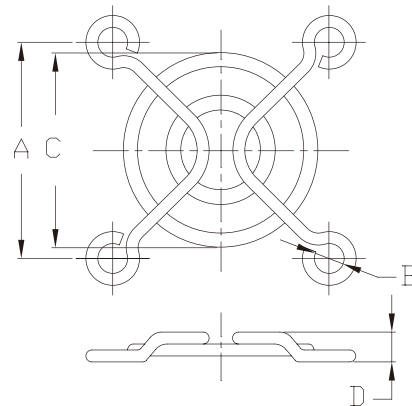

Metal Fan Guard

MODEL	A	B	C	D
K-G02C02-2PAU	28.2	3.2	24.0	2.5

MODEL	A	B	C	D
K-G03C02-4HA	24	3.2	21.8	4.8

MODEL	A	B	C	D
K-G0BD02-4HA	29	4.0	27	4.0

MODEL	A	B	C	D
K-G04D02-4HA	32	4.0	29.1	4.8

MODEL	A	B	C	D
K-G04B02-4HB	32	4.6	31.5	4.0

MODEL	A	B	C	D
K-G05B03-4HB	40	4.6	41.1	4.8

Metal Fan Guard

MODEL	A	B	C	D
K-G06B04-4HA	50	4.6	53	4.4

MODEL	A	B	C	D
K-G06B04-4HB	50	4.6	53	5.2

MODEL	A	B	C	D
K-G07F04-4HA	61.5	4.5	64.2	4.0

MODEL	A	B	C	D
K-G08A05-4HA	71.5	4.9	76	5.5

MODEL	A	B	C	D
K-G08B05-4HA	71.5	4.6	76	5.5

MODEL	A	B	C	D
K-G09A06-4HA	82.5	4.9	90	5.5

Metal Fan Guard

MODEL	A	B	C	D
K-G09B06-4HB	82.4	4.6	89.8	5.0

MODEL	A	B	C	D
K-G12B07-4HA	105	4.6	115.6	5.5

MODEL	A	B	C	D
K-G12B08-4HA	105	4.6	115.6	5.5

STANDARD DIMENSIONS (mm)

Model	19-1180	19-1090	19-1045
Wire Length	900mm	900mm	900mm

*Wire length is adjustable by request.