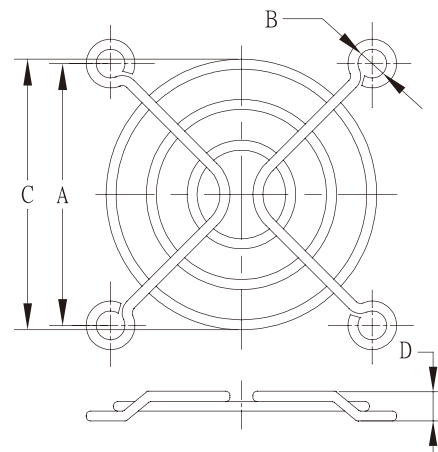

Metal Fan Guard

MODEL	A	B	C	D
K-G02C02-2PAU	28.2	3.2	24.0	2.5

MODEL	A	B	C	D
K-G03C02-4HA	24	3.2	21.8	4.8

MODEL	A	B	C	D
K-G0BD02-4HA	29	4.0	27	4.0

MODEL	A	B	C	D
K-G04D02-4HA	32	4.0	29.1	4.8

MODEL	A	B	C	D
K-G04B02-4HB	32	4.6	31.5	4.0

MODEL	A	B	C	D
K-G05B03-4HB	40	4.6	41.1	4.8

Metal Fan Guard

MODEL	A	B	C	D
K-G06B04-4HA	50	4.6	53	4.4

MODEL	A	B	C	D
K-G06B04-4HB	50	4.6	53	5.2

MODEL	A	B	C	D
K-G07F04-4HA	61.5	4.5	64.2	4.0

MODEL	A	B	C	D
K-G08A05-4HA	71.5	4.9	76	5.5

MODEL	A	B	C	D
K-G08B05-4HA	71.5	4.6	76	5.5

MODEL	A	B	C	D
K-G09A06-4HA	82.5	4.9	90	5.5

Metal Fan Guard

MODEL	A	B	C	D
K-G09B06-4HB	82.4	4.6	89.8	5.0

MODEL	A	B	C	D
K-G12B07-4HA	105	4.6	115.6	5.5

MODEL	A	B	C	D
K-G12B08-4HA	105	4.6	115.6	5.5

STANDARD DIMENSIONS (mm)

Model	19-1180	19-1090	19-1045
Wire Length	900mm	900mm	900mm

*Wire length is adjustable by request.