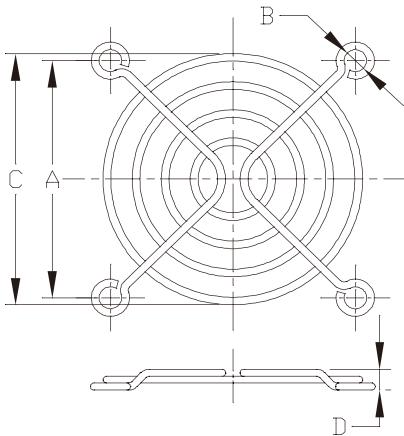

Metal Fan Guard

MODEL	A	B	C	D
K-G02C02-2PAU	28.2	3.2	24.0	2.5

MODEL	A	B	C	D
K-G03C02-4HA	24	3.2	21.8	4.8

MODEL	A	B	C	D
K-G0BD02-4HA	29	4.0	27	4.0

MODEL	A	B	C	D
K-G04D02-4HA	32	4.0	29.1	4.8

MODEL	A	B	C	D
K-G04B02-4HB	32	4.6	31.5	4.0

MODEL	A	B	C	D
K-G05B03-4HB	40	4.6	41.1	4.8

Metal Fan Guard

MODEL	A	B	C	D
K-G06B04-4HA	50	4.6	53	4.4

MODEL	A	B	C	D
K-G06B04-4HB	50	4.6	53	5.2

MODEL	A	B	C	D
K-G07F04-4HA	61.5	4.5	64.2	4.0

MODEL	A	B	C	D
K-G08A05-4HA	71.5	4.9	76	5.5

MODEL	A	B	C	D
K-G08B05-4HA	71.5	4.6	76	5.5

MODEL	A	B	C	D
K-G09A06-4HA	82.5	4.9	90	5.5

Metal Fan Guard

MODEL	A	B	C	D
K-G09B06-4HB	82.4	4.6	89.8	5.0

MODEL	A	B	C	D
K-G12B07-4HA	105	4.6	115.6	5.5

MODEL	A	B	C	D
K-G12B08-4HA	105	4.6	115.6	5.5

STANDARD DIMENSIONS (mm)

Model	19-1180	19-1090	19-1045
Wire Length	900mm	900mm	900mm

*Wire length is adjustable by request.