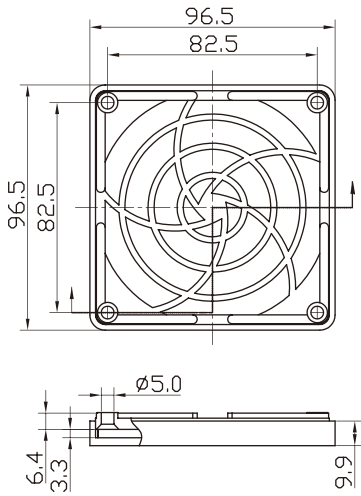

Plastic Fan Filter

K-PF09J-4PA