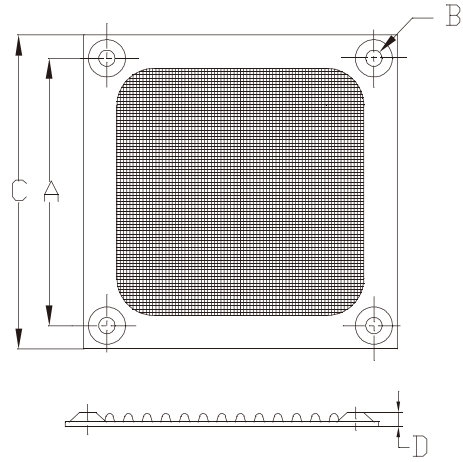

MODEL	A	B	C	D
K-G12A08-4HA	105	4.9	115.6	5.5

MODEL	A	B	C	D
K-G17H10-2HA	162	5.0	154.4	6.45

MODEL	A	B	C	D
K-G17H10-2HB	162	5.0	154.4	6.45

Plastic Fan Guard

Material:ABS

MODEL	A	B	C	D
K-PG06J-4PA	50	4.5	60	6.7

Material:ABS

MODEL	A	B	C	D
K-PG08J-4PA	71.5	5.0	81	50

Material:ABS

MODEL	A	B	C	D
K-PG09J-4PA	82.5	4.9	92	6.4

Material:ABS

MODEL	A	B	C	D
K-PG12J-4PA	104.5	5.0	119.5	6.4

Metal Fan Filter

MODEL	A	B	C	D
K-MF06E-4HA	50	4.32	60	4.0

STANDARD DIMENSIONS (mm)

Model	19-1180	19-1090	19-1045
Wire Length	900mm	900mm	900mm

*Wire length is adjustable by request.