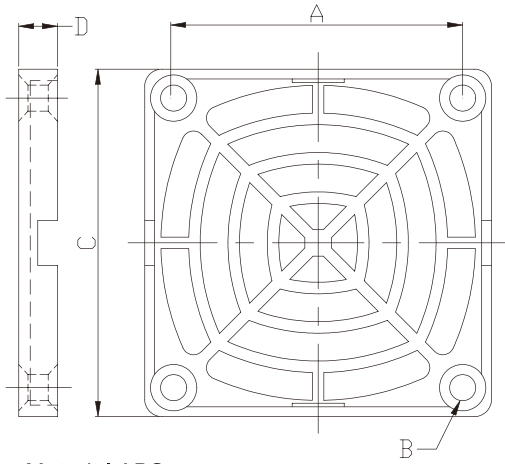

MODEL	A	B	C	D
K-G08B05-4HA	71.5	4.6	76	5.5

MODEL	A	B	C	D
K-G09A06-4HA	82.5	4.9	90	5.5

Metal Fan Guard

MODEL	A	B	C	D
K-G09B06-4HB	82.4	4.6	89.8	5.0

MODEL	A	B	C	D
K-G12B07-4HA	105	4.6	115.6	5.5

MODEL	A	B	C	D
K-G12B08-4HA	105	4.6	115.6	5.5

MODEL	A	B	C	D
K-G12A08-4HA	105	4.9	115.6	5.5

MODEL	A	B	C	D
K-G17H10-2HA	162	5.0	154.4	6.45

MODEL	A	B	C	D
K-G17H10-2HB	162	5.0	154.4	6.45

Plastic Fan Guard

Material:ABS

MODEL	A	B	C	D
K-PG06J-4PA	50	4.5	60	6.7

STANDARD DIMENSIONS (mm)

Model	19-1180	19-1090	19-1045
Wire Length	900mm	900mm	900mm

*Wire length is adjustable by request.