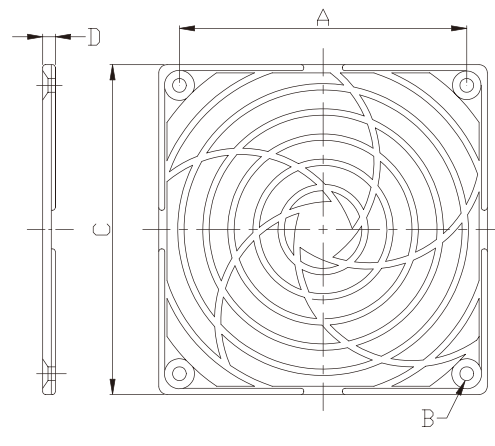

Material:ABS

MODEL	A	B	C	D
K-PG12J-4PA	104.5	5.0	119.5	6.4