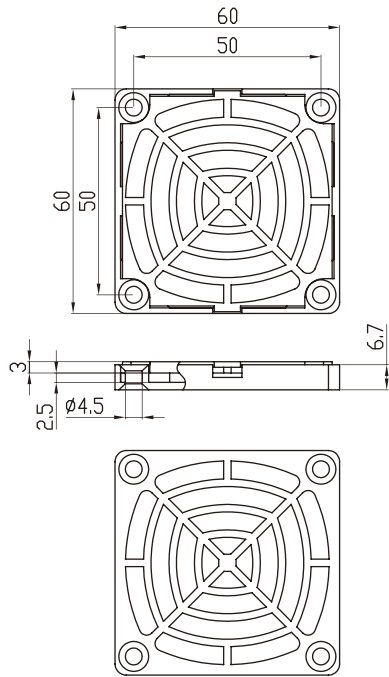

Plastic Fan Filter

K-PF06J-4PA