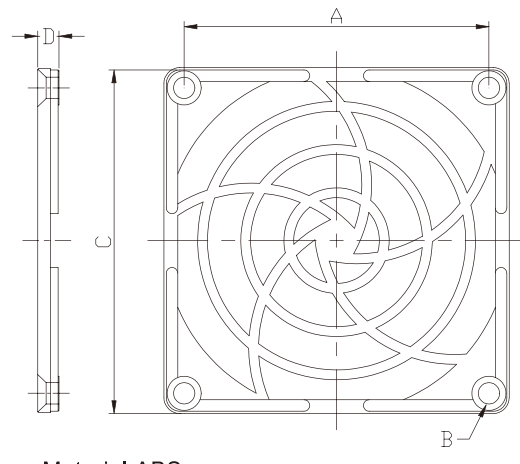

MODEL	A	B	C	D
K-G08B05-4HA	71.5	4.6	76	5.5

MODEL	A	B	C	D
K-G09A06-4HA	82.5	4.9	90	5.5

Metal Fan Guard

MODEL	A	B	C	D
K-G09B06-4HB	82.4	4.6	89.8	5.0

MODEL	A	B	C	D
K-G12B07-4HA	105	4.6	115.6	5.5

MODEL	A	B	C	D
K-G12B08-4HA	105	4.6	115.6	5.5

MODEL	A	B	C	D
K-G12A08-4HA	105	4.9	115.6	5.5

MODEL	A	B	C	D
K-G17H10-2HA	162	5.0	154.4	6.45

MODEL	A	B	C	D
K-G17H10-2HB	162	5.0	154.4	6.45

Plastic Fan Guard

Material:ABS

MODEL	A	B	C	D
K-PG06J-4PA	50	4.5	60	6.7

STANDARD DIMENSIONS (mm)

Model	19-1180	19-1090	19-1045
Wire Length	900mm	900mm	900mm

*Wire length is adjustable by request.