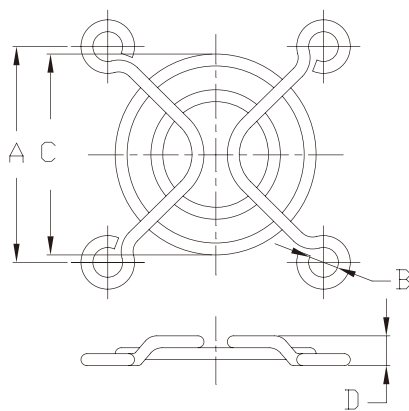

Metal Fan Guard

MODEL	A	B	C	D
K-G02C02-2PAU	28.2	3.2	24.0	2.5

MODEL	A	B	C	D
K-G03C02-4HA	24	3.2	21.8	4.8

MODEL	A	B	C	D
K-G0BD02-4HA	29	4.0	27	4.0

MODEL	A	B	C	D
K-G04D02-4HA	32	4.0	29.1	4.8

MODEL	A	B	C	D
K-G04B02-4HB	32	4.6	31.5	4.0

MODEL	A	B	C	D
K-G05B03-4HB	40	4.6	41.1	4.8

Metal Fan Guard

MODEL	A	B	C	D
K-G06B04-4HA	50	4.6	53	4.4

MODEL	A	B	C	D
K-G06B04-4HB	50	4.6	53	5.2

MODEL	A	B	C	D
K-G07F04-4HA	61.5	4.5	64.2	4.0

MODEL	A	B	C	D
K-G08A05-4HA	71.5	4.9	76	5.5

MODEL	A	B	C	D
K-G08B05-4HA	71.5	4.6	76	5.5

MODEL	A	B	C	D
K-G09A06-4HA	82.5	4.9	90	5.5

Metal Fan Guard

MODEL	A	B	C	D
K-G09B06-4HB	82.4	4.6	89.8	5.0

MODEL	A	B	C	D
K-G12B07-4HA	105	4.6	115.6	5.5

MODEL	A	B	C	D
K-G12B08-4HA	105	4.6	115.6	5.5

STANDARD DIMENSIONS (mm)

Model	19-1180	19-1090	19-1045
Wire Length	900mm	900mm	900mm

*Wire length is adjustable by request.