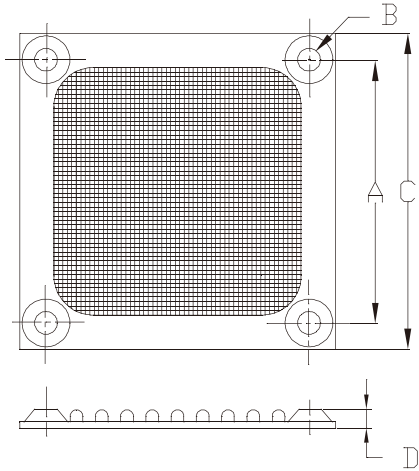

Metal Fan Guard

MODEL	A	B	C	D
K-G02C02-2PAU	28.2	3.2	24.0	2.5

MODEL	A	B	C	D
K-G03C02-4HA	24	3.2	21.8	4.8

MODEL	A	B	C	D
K-G0BD02-4HA	29	4.0	27	4.0

MODEL	A	B	C	D
K-G04D02-4HA	32	4.0	29.1	4.8

MODEL	A	B	C	D
K-G04B02-4HB	32	4.6	31.5	4.0

MODEL	A	B	C	D
K-G12A08-4HA	105	4.9	115.6	5.5

MODEL	A	B	C	D
K-G17H10-2HA	162	5.0	154.4	6.45

MODEL	A	B	C	D
K-G17H10-2HB	162	5.0	154.4	6.45

Plastic Fan Guard

Material:ABS

MODEL	A	B	C	D
K-PG06J-4PA	50	4.5	60	6.7

Material:ABS

MODEL	A	B	C	D
K-PG08J-4PA	71.5	5.0	81	50

Material:ABS

MODEL	A	B	C	D
K-PG09J-4PA	82.5	4.9	92	6.4

Material:ABS

MODEL	A	B	C	D
K-PG12J-4PA	104.5	5.0	119.5	6.4

Metal Fan Filter

MODEL	A	B	C	D
K-MF06E-4HA	50	4.32	60	4.0

STANDARD DIMENSIONS (mm)

Model	19-1180	19-1090	19-1045
Wire Length	900mm	900mm	900mm

*Wire length is adjustable by request.