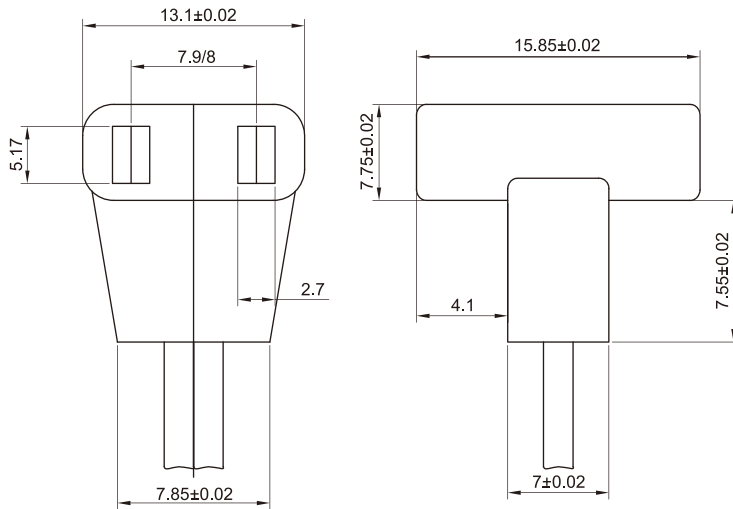

K-PF08J-4PA

Plastic Fan Filter

K-PF09J-4PA

K-PF12J-4PA

Power Cord

19-1180 (TYPE STRAIGHT 180°)

19-1090 (TYPE 90°)

19-1045 (TYPE 45°)

STANDARD DIMENSIONS (mm)

Model	19-1180	19-1090	19-1045
Wire Length	900mm	900mm	900mm

*Wire length is adjustable by request.