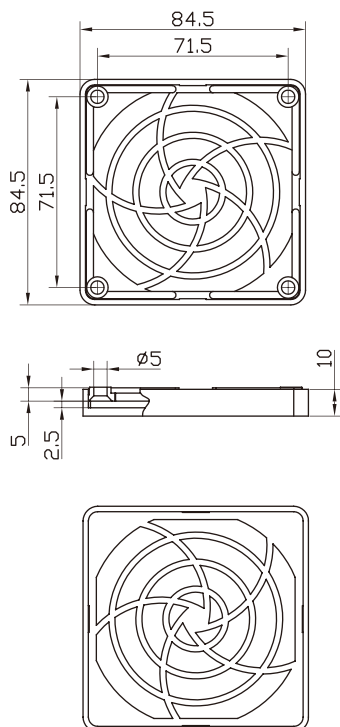

K-PF08J-4PA