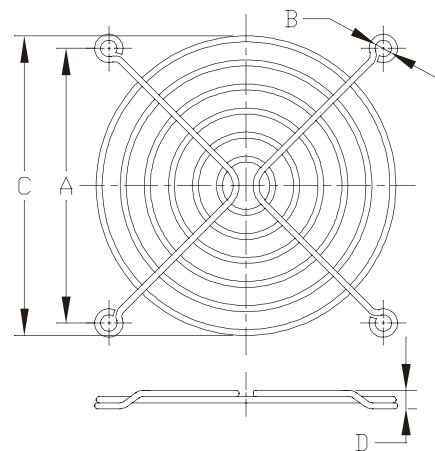

Metal Fan Guard

MODEL	A	B	C	D
K-G02C02-2PAU	28.2	3.2	24.0	2.5

MODEL	A	B	C	D
K-G03C02-4HA	24	3.2	21.8	4.8

MODEL	A	B	C	D
K-G0BD02-4HA	29	4.0	27	4.0

MODEL	A	B	C	D
K-G04D02-4HA	32	4.0	29.1	4.8

MODEL	A	B	C	D
K-G04B02-4HB	32	4.6	31.5	4.0

MODEL	A	B	C	D
K-G05B03-4HB	40	4.6	41.1	4.8

Metal Fan Guard

MODEL	A	B	C	D
K-G06B04-4HA	50	4.6	53	4.4

MODEL	A	B	C	D
K-G06B04-4HB	50	4.6	53	5.2

MODEL	A	B	C	D
K-G07F04-4HA	61.5	4.5	64.2	4.0

MODEL	A	B	C	D
K-G08A05-4HA	71.5	4.9	76	5.5

MODEL	A	B	C	D
K-G08B05-4HA	71.5	4.6	76	5.5

MODEL	A	B	C	D
K-G09A06-4HA	82.5	4.9	90	5.5

Metal Fan Guard

MODEL	A	B	C	D
K-G09B06-4HB	82.4	4.6	89.8	5.0

MODEL	A	B	C	D
K-G12B07-4HA	105	4.6	115.6	5.5

MODEL	A	B	C	D
K-G12B08-4HA	105	4.6	115.6	5.5

STANDARD DIMENSIONS (mm)

Model	19-1180	19-1090	19-1045
Wire Length	900mm	900mm	900mm

*Wire length is adjustable by request.