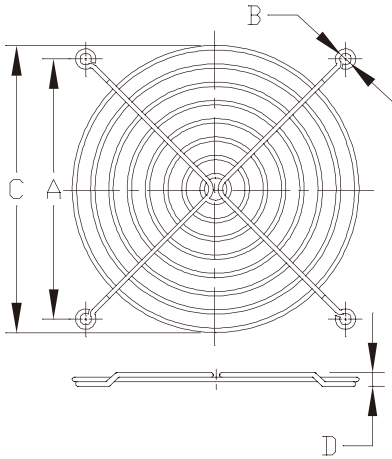

MODEL	A	B	C	D
K-G05B03-4HB	40	4.6	41.1	4.8

Metal Fan Guard

MODEL	A	B	C	D
K-G06B04-4HA	50	4.6	53	4.4

MODEL	A	B	C	D
K-G06B04-4HB	50	4.6	53	5.2

MODEL	A	B	C	D
K-G07F04-4HA	61.5	4.5	64.2	4.0

MODEL	A	B	C	D
K-G08A05-4HA	71.5	4.9	76	5.5

MODEL	A	B	C	D
K-G08B05-4HA	71.5	4.6	76	5.5

MODEL	A	B	C	D
K-G09A06-4HA	82.5	4.9	90	5.5

Metal Fan Guard

MODEL	A	B	C	D
K-G09B06-4HB	82.4	4.6	89.8	5.0

MODEL	A	B	C	D
K-G12B07-4HA	105	4.6	115.6	5.5

MODEL	A	B	C	D
K-G12B08-4HA	105	4.6	115.6	5.5

MODEL	A	B	C	D
K-G12A08-4HA	105	4.9	115.6	5.5

MODEL	A	B	C	D
K-G17H10-2HA	162	5.0	154.4	6.45

MODEL	A	B	C	D
K-G17H10-2HB	162	5.0	154.4	6.45

Plastic Fan Guard

Material:ABS

MODEL	A	B	C	D
K-PG06J-4PA	50	4.5	60	6.7

STANDARD DIMENSIONS (mm)

Model	19-1180	19-1090	19-1045
Wire Length	900mm	900mm	900mm

*Wire length is adjustable by request.