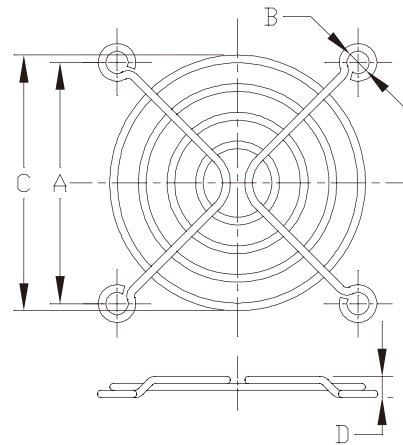

Metal Fan Guard

MODEL	A	B	C	D
K-G02C02-2PAU	28.2	3.2	24.0	2.5

MODEL	A	B	C	D
K-G03C02-4HA	24	3.2	21.8	4.8

MODEL	A	B	C	D
K-G0BD02-4HA	29	4.0	27	4.0

MODEL	A	B	C	D
K-G04D02-4HA	32	4.0	29.1	4.8

MODEL	A	B	C	D
K-G04B02-4HB	32	4.6	31.5	4.0

MODEL	A	B	C	D
K-G05B03-4HB	40	4.6	41.1	4.8

Metal Fan Guard

MODEL	A	B	C	D
K-G06B04-4HA	50	4.6	53	4.4

MODEL	A	B	C	D
K-G06B04-4HB	50	4.6	53	5.2

MODEL	A	B	C	D
K-G07F04-4HA	61.5	4.5	64.2	4.0

MODEL	A	B	C	D
K-G08A05-4HA	71.5	4.9	76	5.5

MODEL	A	B	C	D
K-G08B05-4HA	71.5	4.6	76	5.5

MODEL	A	B	C	D
K-G09A06-4HA	82.5	4.9	90	5.5

Metal Fan Guard

MODEL	A	B	C	D
K-G09B06-4HB	82.4	4.6	89.8	5.0

MODEL	A	B	C	D
K-G12B07-4HA	105	4.6	115.6	5.5

MODEL	A	B	C	D
K-G12B08-4HA	105	4.6	115.6	5.5

STANDARD DIMENSIONS (mm)

Model	19-1180	19-1090	19-1045
Wire Length	900mm	900mm	900mm

*Wire length is adjustable by request.