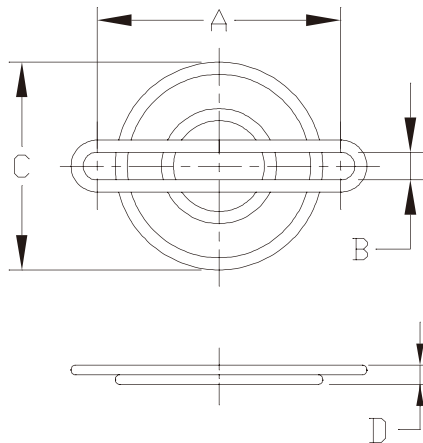

Metal Fan Guard

MODEL	A	B	C	D
K-G02C02-2PAU	28.2	3.2	24.0	2.5

MODEL	A	B	C	D
K-G03C02-4HA	24	3.2	21.8	4.8

MODEL	A	B	C	D
K-G0BD02-4HA	29	4.0	27	4.0

MODEL	A	B	C	D
K-G04D02-4HA	32	4.0	29.1	4.8

MODEL	A	B	C	D
K-G04B02-4HB	32	4.6	31.5	4.0

MODEL	A	B	C	D
K-G05B03-4HB	40	4.6	41.1	4.8

Metal Fan Guard

MODEL	A	B	C	D
K-G06B04-4HA	50	4.6	53	4.4

MODEL	A	B	C	D
K-G06B04-4HB	50	4.6	53	5.2

MODEL	A	B	C	D
K-G07F04-4HA	61.5	4.5	64.2	4.0

MODEL	A	B	C	D
K-G08A05-4HA	71.5	4.9	76	5.5

MODEL	A	B	C	D
K-G08B05-4HA	71.5	4.6	76	5.5

MODEL	A	B	C	D
K-G09A06-4HA	82.5	4.9	90	5.5

Metal Fan Guard

MODEL	A	B	C	D
K-G09B06-4HB	82.4	4.6	89.8	5.0

MODEL	A	B	C	D
K-G12B07-4HA	105	4.6	115.6	5.5

MODEL	A	B	C	D
K-G12B08-4HA	105	4.6	115.6	5.5

STANDARD DIMENSIONS (mm)

Model	19-1180	19-1090	19-1045
Wire Length	900mm	900mm	900mm

*Wire length is adjustable by request.