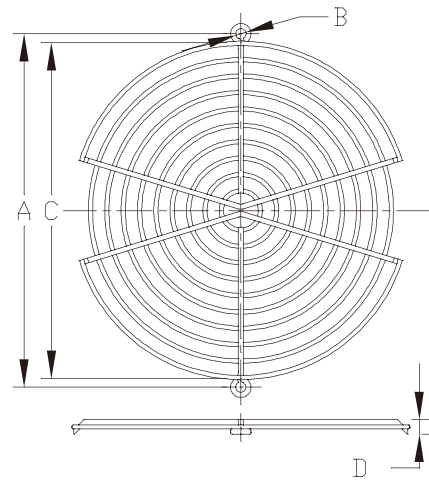

MODEL	A	B	C	D
K-G05B03-4HB	40	4.6	41.1	4.8

Metal Fan Guard

MODEL	A	B	C	D
K-G06B04-4HA	50	4.6	53	4.4

MODEL	A	B	C	D
K-G06B04-4HB	50	4.6	53	5.2

MODEL	A	B	C	D
K-G07F04-4HA	61.5	4.5	64.2	4.0

MODEL	A	B	C	D
K-G08A05-4HA	71.5	4.9	76	5.5

MODEL	A	B	C	D
K-G08B05-4HA	71.5	4.6	76	5.5

MODEL	A	B	C	D
K-G09A06-4HA	82.5	4.9	90	5.5

Metal Fan Guard

MODEL	A	B	C	D
K-G09B06-4HB	82.4	4.6	89.8	5.0

MODEL	A	B	C	D
K-G12B07-4HA	105	4.6	115.6	5.5

MODEL	A	B	C	D
K-G12B08-4HA	105	4.6	115.6	5.5

MODEL	A	B	C	D
K-G12A08-4HA	105	4.9	115.6	5.5

MODEL	A	B	C	D
K-G17H10-2HA	162	5.0	154.4	6.45

MODEL	A	B	C	D
K-G17H10-2HB	162	5.0	154.4	6.45

Plastic Fan Guard

Material:ABS

MODEL	A	B	C	D
K-PG06J-4PA	50	4.5	60	6.7

STANDARD DIMENSIONS (mm)

Model	19-1180	19-1090	19-1045
Wire Length	900mm	900mm	900mm

*Wire length is adjustable by request.