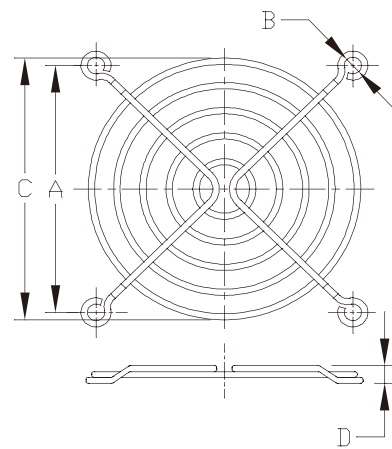

Metal Fan Guard

MODEL	A	B	C	D
K-G02C02-2PAU	28.2	3.2	24.0	2.5

MODEL	A	B	C	D
K-G03C02-4HA	24	3.2	21.8	4.8

MODEL	A	B	C	D
K-G0BD02-4HA	29	4.0	27	4.0

MODEL	A	B	C	D
K-G04D02-4HA	32	4.0	29.1	4.8

MODEL	A	B	C	D
K-G04B02-4HB	32	4.6	31.5	4.0

MODEL	A	B	C	D
K-G05B03-4HB	40	4.6	41.1	4.8

Metal Fan Guard

MODEL	A	B	C	D
K-G06B04-4HA	50	4.6	53	4.4

MODEL	A	B	C	D
K-G06B04-4HB	50	4.6	53	5.2

MODEL	A	B	C	D
K-G07F04-4HA	61.5	4.5	64.2	4.0

MODEL	A	B	C	D
K-G08A05-4HA	71.5	4.9	76	5.5

MODEL	A	B	C	D
K-G08B05-4HA	71.5	4.6	76	5.5

MODEL	A	B	C	D
K-G09A06-4HA	82.5	4.9	90	5.5

Metal Fan Guard

MODEL	A	B	C	D
K-G09B06-4HB	82.4	4.6	89.8	5.0

MODEL	A	B	C	D
K-G12B07-4HA	105	4.6	115.6	5.5

MODEL	A	B	C	D
K-G12B08-4HA	105	4.6	115.6	5.5

STANDARD DIMENSIONS (mm)

Model	19-1180	19-1090	19-1045
Wire Length	900mm	900mm	900mm

*Wire length is adjustable by request.