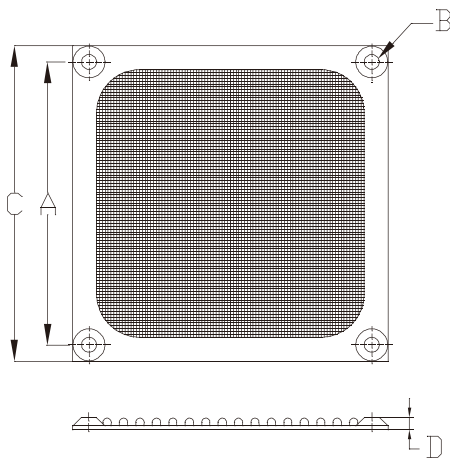

MODEL	A	B	C	D
K-MF09E-4HA	82.5	4.32	92	4.0