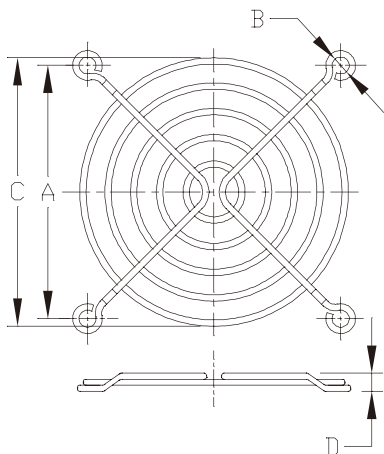

Metal Fan Guard

MODEL	A	B	C	D
K-G02C02-2PAU	28.2	3.2	24.0	2.5

MODEL	A	B	C	D
K-G03C02-4HA	24	3.2	21.8	4.8

MODEL	A	B	C	D
K-G0BD02-4HA	29	4.0	27	4.0

MODEL	A	B	C	D
K-G04D02-4HA	32	4.0	29.1	4.8

MODEL	A	B	C	D
K-G04B02-4HB	32	4.6	31.5	4.0

MODEL	A	B	C	D
K-G05B03-4HB	40	4.6	41.1	4.8

Metal Fan Guard

MODEL	A	B	C	D
K-G06B04-4HA	50	4.6	53	4.4

MODEL	A	B	C	D
K-G06B04-4HB	50	4.6	53	5.2

MODEL	A	B	C	D
K-G07F04-4HA	61.5	4.5	64.2	4.0

MODEL	A	B	C	D
K-G08A05-4HA	71.5	4.9	76	5.5

MODEL	A	B	C	D
K-G08B05-4HA	71.5	4.6	76	5.5

MODEL	A	B	C	D
K-G09A06-4HA	82.5	4.9	90	5.5

Metal Fan Guard

MODEL	A	B	C	D
K-G09B06-4HB	82.4	4.6	89.8	5.0

MODEL	A	B	C	D
K-G12B07-4HA	105	4.6	115.6	5.5

MODEL	A	B	C	D
K-G12B08-4HA	105	4.6	115.6	5.5

STANDARD DIMENSIONS (mm)

Model	19-1180	19-1090	19-1045
Wire Length	900mm	900mm	900mm

*Wire length is adjustable by request.