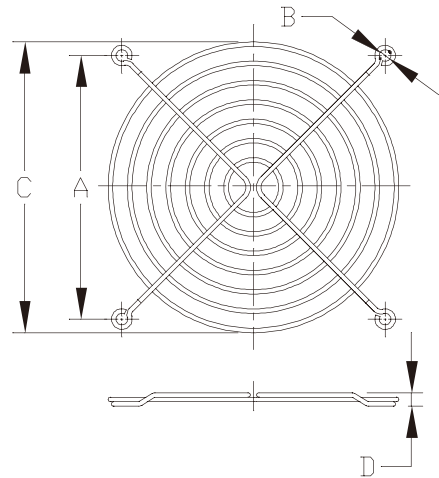

MODEL	A	B	C	D
K-G05B03-4HB	40	4.6	41.1	4.8

Metal Fan Guard

MODEL	A	B	C	D
K-G06B04-4HA	50	4.6	53	4.4

MODEL	A	B	C	D
K-G06B04-4HB	50	4.6	53	5.2

MODEL	A	B	C	D
K-G07F04-4HA	61.5	4.5	64.2	4.0

MODEL	A	B	C	D
K-G08A05-4HA	71.5	4.9	76	5.5

MODEL	A	B	C	D
K-G08B05-4HA	71.5	4.6	76	5.5

MODEL	A	B	C	D
K-G09A06-4HA	82.5	4.9	90	5.5

Metal Fan Guard

MODEL	A	B	C	D
K-G09B06-4HB	82.4	4.6	89.8	5.0

MODEL	A	B	C	D
K-G12B07-4HA	105	4.6	115.6	5.5

MODEL	A	B	C	D
K-G12B08-4HA	105	4.6	115.6	5.5

MODEL	A	B	C	D
K-G12A08-4HA	105	4.9	115.6	5.5

MODEL	A	B	C	D
K-G17H10-2HA	162	5.0	154.4	6.45

MODEL	A	B	C	D
K-G17H10-2HB	162	5.0	154.4	6.45

Plastic Fan Guard

Material:ABS

MODEL	A	B	C	D
K-PG06J-4PA	50	4.5	60	6.7

STANDARD DIMENSIONS (mm)

Model	19-1180	19-1090	19-1045
Wire Length	900mm	900mm	900mm

*Wire length is adjustable by request.