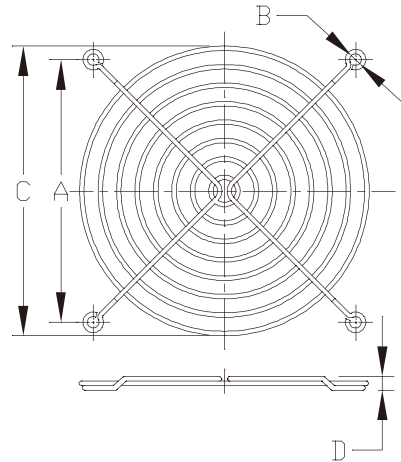

MODEL	A	B	C	D
K-G05B03-4HB	40	4.6	41.1	4.8

Metal Fan Guard

MODEL	A	B	C	D
K-G06B04-4HA	50	4.6	53	4.4

MODEL	A	B	C	D
K-G06B04-4HB	50	4.6	53	5.2

MODEL	A	B	C	D
K-G07F04-4HA	61.5	4.5	64.2	4.0

MODEL	A	B	C	D
K-G08A05-4HA	71.5	4.9	76	5.5

MODEL	A	B	C	D
K-G08B05-4HA	71.5	4.6	76	5.5

MODEL	A	B	C	D
K-G09A06-4HA	82.5	4.9	90	5.5

Metal Fan Guard

MODEL	A	B	C	D
K-G09B06-4HB	82.4	4.6	89.8	5.0

MODEL	A	B	C	D
K-G12B07-4HA	105	4.6	115.6	5.5

MODEL	A	B	C	D
K-G12B08-4HA	105	4.6	115.6	5.5

MODEL	A	B	C	D
K-G12A08-4HA	105	4.9	115.6	5.5

MODEL	A	B	C	D
K-G17H10-2HA	162	5.0	154.4	6.45

MODEL	A	B	C	D
K-G17H10-2HB	162	5.0	154.4	6.45

Plastic Fan Guard

Material:ABS

MODEL	A	B	C	D
K-PG06J-4PA	50	4.5	60	6.7

STANDARD DIMENSIONS (mm)

Model	19-1180	19-1090	19-1045
Wire Length	900mm	900mm	900mm

*Wire length is adjustable by request.