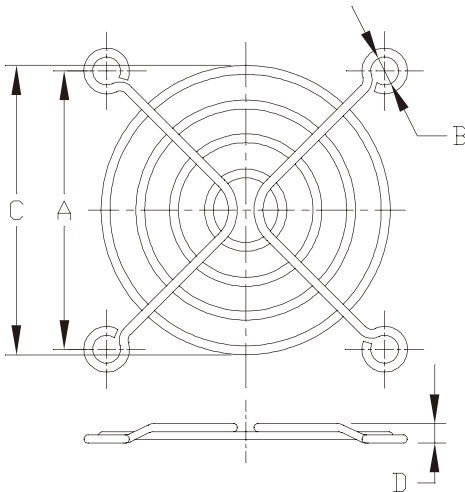

Metal Fan Guard

MODEL	A	B	C	D
K-G02C02-2PAU	28.2	3.2	24.0	2.5

MODEL	A	B	C	D
K-G03C02-4HA	24	3.2	21.8	4.8

MODEL	A	B	C	D
K-G0BD02-4HA	29	4.0	27	4.0

MODEL	A	B	C	D
K-G04D02-4HA	32	4.0	29.1	4.8

MODEL	A	B	C	D
K-G04B02-4HB	32	4.6	31.5	4.0

MODEL	A	B	C	D
K-G05B03-4HB	40	4.6	41.1	4.8

Metal Fan Guard

MODEL	A	B	C	D
K-G06B04-4HA	50	4.6	53	4.4

MODEL	A	B	C	D
K-G06B04-4HB	50	4.6	53	5.2

MODEL	A	B	C	D
K-G07F04-4HA	61.5	4.5	64.2	4.0

MODEL	A	B	C	D
K-G08A05-4HA	71.5	4.9	76	5.5

MODEL	A	B	C	D
K-G08B05-4HA	71.5	4.6	76	5.5

MODEL	A	B	C	D
K-G09A06-4HA	82.5	4.9	90	5.5

Metal Fan Guard

MODEL	A	B	C	D
K-G09B06-4HB	82.4	4.6	89.8	5.0

MODEL	A	B	C	D
K-G12B07-4HA	105	4.6	115.6	5.5

MODEL	A	B	C	D
K-G12B08-4HA	105	4.6	115.6	5.5

STANDARD DIMENSIONS (mm)

Model	19-1180	19-1090	19-1045
Wire Length	900mm	900mm	900mm

*Wire length is adjustable by request.