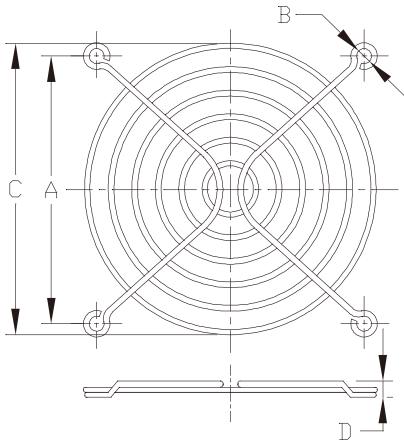

Metal Fan Guard

MODEL	A	B	C	D
K-G02C02-2PAU	28.2	3.2	24.0	2.5

MODEL	A	B	C	D
K-G03C02-4HA	24	3.2	21.8	4.8

MODEL	A	B	C	D
K-G0BD02-4HA	29	4.0	27	4.0

MODEL	A	B	C	D
K-G04D02-4HA	32	4.0	29.1	4.8

MODEL	A	B	C	D
K-G04B02-4HB	32	4.6	31.5	4.0

MODEL	A	B	C	D
K-G05B03-4HB	40	4.6	41.1	4.8

Metal Fan Guard

MODEL	A	B	C	D
K-G06B04-4HA	50	4.6	53	4.4

MODEL	A	B	C	D
K-G06B04-4HB	50	4.6	53	5.2

MODEL	A	B	C	D
K-G07F04-4HA	61.5	4.5	64.2	4.0

MODEL	A	B	C	D
K-G08A05-4HA	71.5	4.9	76	5.5

MODEL	A	B	C	D
K-G08B05-4HA	71.5	4.6	76	5.5

MODEL	A	B	C	D
K-G09A06-4HA	82.5	4.9	90	5.5

Metal Fan Guard

MODEL	A	B	C	D
K-G09B06-4HB	82.4	4.6	89.8	5.0

MODEL	A	B	C	D
K-G12B07-4HA	105	4.6	115.6	5.5

MODEL	A	B	C	D
K-G12B08-4HA	105	4.6	115.6	5.5

STANDARD DIMENSIONS (mm)

Model	19-1180	19-1090	19-1045
Wire Length	900mm	900mm	900mm

*Wire length is adjustable by request.