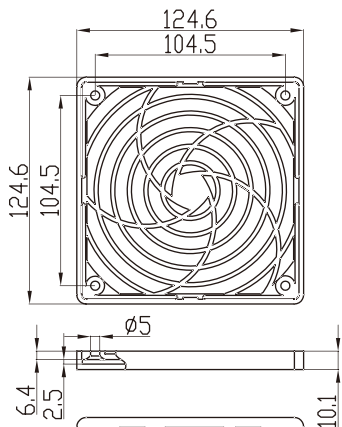

K-PF08J-4PA

Plastic Fan Filter

K-PF09J-4PA

K-PF12J-4PA

Power Cord

19-1180 (TYPE STRAIGHT 180°)

19-1090 (TYPE 90°)

19-1045 (TYPE 45°)

STANDARD DIMENSIONS (mm)

Model	19-1180	19-1090	19-1045
Wire Length	900mm	900mm	900mm

*Wire length is adjustable by request.