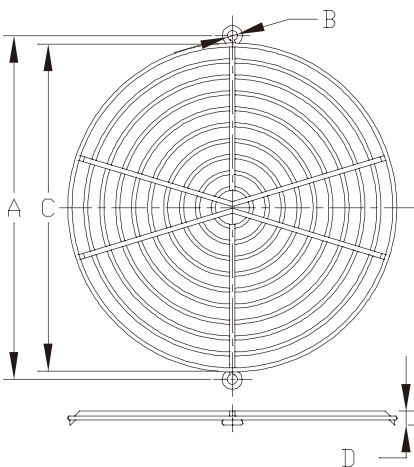

MODEL	A	B	C	D
K-G05B03-4HB	40	4.6	41.1	4.8

Metal Fan Guard

MODEL	A	B	C	D
K-G06B04-4HA	50	4.6	53	4.4

MODEL	A	B	C	D
K-G06B04-4HB	50	4.6	53	5.2

MODEL	A	B	C	D
K-G07F04-4HA	61.5	4.5	64.2	4.0

MODEL	A	B	C	D
K-G08A05-4HA	71.5	4.9	76	5.5

MODEL	A	B	C	D
K-G08B05-4HA	71.5	4.6	76	5.5

MODEL	A	B	C	D
K-G09A06-4HA	82.5	4.9	90	5.5

Metal Fan Guard

MODEL	A	B	C	D
K-G09B06-4HB	82.4	4.6	89.8	5.0

MODEL	A	B	C	D
K-G12B07-4HA	105	4.6	115.6	5.5

MODEL	A	B	C	D
K-G12B08-4HA	105	4.6	115.6	5.5

MODEL	A	B	C	D
K-G12A08-4HA	105	4.9	115.6	5.5

MODEL	A	B	C	D
K-G17H10-2HA	162	5.0	154.4	6.45

MODEL	A	B	C	D
K-G17H10-2HB	162	5.0	154.4	6.45

Plastic Fan Guard

Material:ABS

MODEL	A	B	C	D
K-PG06J-4PA	50	4.5	60	6.7

STANDARD DIMENSIONS (mm)

Model	19-1180	19-1090	19-1045
Wire Length	900mm	900mm	900mm

*Wire length is adjustable by request.