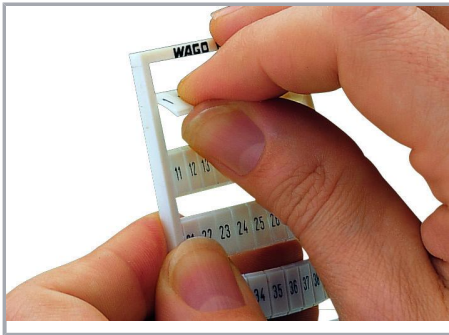

Downloads Documentation

Bid Text

793-504 X81 - Datei	19-Feb-2019	xml 2.8 kB	Download
793-504 doc - Datei	29-Nov-2018	doc 24.1 kB	Download

Environmental Product Compliance

Compliance Search

Environmental Product Compliance 793-504 WMB marking card; as card; MARKED; 21 ... 30 (10x); not stretchable; Horizontal marking; snap-on type; white	URL	Download

Installation Notes

Application

Separating a strip from the WMB or WMB marker card.