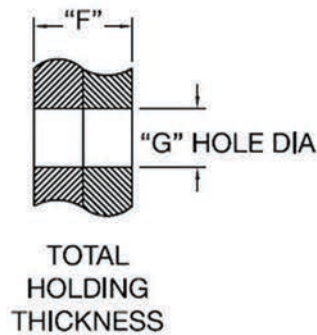

# SR/SRVO Snap Rivets

Mat'l: UL94 V2 Nylon 6, RMS-52		Mat'l: UL94 V0 Nylon 66/6, RMS-103	Standard Pack: 1,000 per bag								Fig. No.
Color: Black	Color: White	Color: Black	Hole Dia. "G"	Extraction Force lb.(kg) Typ.	Total Holding Thickness "F"	"A" Dia.	"B"	"C"	"D" Dia.	"E"	Fig. No.
SR-2024B	SR-2024W	SRVO-2024B	.083 - .087 (2.1 - 2.2)	6.6 (3)	.024 - .047 (0.6 - 1.2)	.165 (4.2)	.047 (1.2)	.09 (2.4)	.079 (2)	.11 (2.8)	1
SR-2032B	SR-2032W	SRVO-2032B			.051 - .079 (1.3 - 2)			.13 (3.2)		.15 (3.8)	
SR-2040B	SR-2040W	SRVO-2040B			.083 - .110 (2.1 - 2.8)			.16 (4)		.22 (5.5)	
SR-2048B	SR-2048W	SRVO-2048B			.114 - .142 (2.9 - 3.6)			.19 (4.8)		.22 (5.5)	
SR-2056B	SR-2056W	SRVO-2056B			.146 - .173 (3.7 - 4.4)			.22 (5.6)		.28 (7.2)	
SR-2064B	SR-2064W	SRVO-2064B	.173 - .197 (4.4 - 5)	.25 (6.4)	.28 (7.1)						
SR-2632B	SR-2632W	SRVO-2632B	.106 - .110 (2.7 - 2.8)	11.0 (5)	.039 - .079 (1 - 2)	.197 (5)	.13 (3.2)	.106 (2.6)	.18 (4.5)		
SR-2642B	SR-2642W	SRVO-2642B			.079 - .118 (2 - 3)		.17 (4.2)		.18 (4.5)		
SR-2648B	SR-2648W	SRVO-2648B			.106 - .142 (2.7 - 3.6)		.19 (4.8)		.24 (6.1)		
SR-2655B	SR-2655W	SRVO-2655B			.134 - .169 (3.4 - 4.3)		.22 (5.6)		.24 (6.1)		
SR-2664B	SR-2664W	SRVO-2664B			.169 - .205 (4.3 - 5.2)		.25 (6.4)		.31 (7.8)		
SR-2672B	SR-2672W	SRVO-2672B	.201 - .236 (5.1 - 6)	.28 (7.2)	.31 (7.8)						
SR-3035B	SR-3035W	SRVO-3035B	.122 - .126 (3.1 - 3.2)	17.6 (8)	.039 - .079 (1 - 2)	.252 (6.4)	.14 (3.5)	.118 (3)	.20 (5.1)		
SR-3045B	SR-3045W	SRVO-3045B			.079 - .118 (2 - 3)		.18 (4.5)		.24 (6.1)		
SR-3055B	SR-3055W	SRVO-3055B			.118 - .157 (3 - 4)		.22 (5.6)		.24 (6.1)		
SR-3065B	SR-3065W	SRVO-3065B			.157 - .194 (4 - 5)		.26 (6.5)		.28 (7.1)		
SR-3075B	SR-3075W	SRVO-3075B			.197 - .236 (5 - 6)		.30 (7.5)		.35 (9)		
SR-3080B	SR-3080W	SRVO-3080B	.217 - .256 (5.5 - 6.5)	.32 (8)	.35 (9)						
SR-3090B	SR-3090W	SRVO-3090B	.256 - .295 (6.5 - 7.5)	.35 (9)	.43 (11)						
SR-3100B	SR-3100W	SRVO-3100B	.295 - .335 (7.5 - 8.5)	.39 (10)	.43 (11)						
SR-3535B	SR-3535W	SRVO-3535B	.142 - .146 (3.6 - 3.7)	26.4 (12)	.047 - .083 (1.2 - 2.1)	.252 (6.4)	.14 (3.5)	.138 (3.5)	.20 (5.1)		
SR-3545B	SR-3545W	SRVO-3545B			.083 - .118 (2.1 - 3)		.18 (4.5)		.24 (6.1)		
SR-3550B	SR-3550W	SRVO-3550B			.106 - .142 (2.7 - 3.6)		.20 (5)		.24 (6.1)		
SR-3555B	SR-3555W	SRVO-3555B			.118 - .157 (3 - 4)		.22 (5.6)		.28 (7.1)		
SR-3560B	SR-3560W	SRVO-3560B			.146 - .181 (3.7 - 4.6)		.24 (6)		.28 (7.1)		
SR-3570B	SR-3570W	SRVO-3570B	.177 - .217 (4.5 - 5.5)	.28 (7.2)	.35 (9)						
SR-3580B	SR-3580W	SRVO-3580B	.217 - .256 (5.5 - 6.5)	.32 (8)	.36 (9.1)						
SR-4050B	SR-4050W	SRVO-4050B	.161 - .165 (4.1 - 4.2)	44.0 (20)	.098 - .138 (2.5 - 3.5)	.315 (8)	.20 (5)	.157 (4)	.28 (7.1)		
SR-4060B	SR-4060W	SRVO-4060B			.138 - .177 (3.5 - 4.5)		.24 (6)		.28 (7.1)		
SR-4070B	SR-4070W	SRVO-4070B			.177 - .217 (4.5 - 5.5)		.28 (7.2)		.35 (9)		
SR-4080B	SR-4080W	SRVO-4080B			.217 - .256 (5.5 - 6.5)		.32 (8)		.35 (9)		
SR-4090B	SR-4090W	SRVO-4090B			.256 - .295 (6.5 - 7.5)		.35 (9)		.43 (11)		
SR-4100B	SR-4100W	SRVO-4100B	.295 - .335 (7.5 - 8.5)	.39 (10)	.43 (11)						
SR-4120B	SR-4120W	SRVO-4120B	.354 - .413 (9 - 10.5)	.47 (12)	.55 (14)						
SR-5045B	SR-5045W	SRVO-5045B	.201 - .205 (5.1 - 5.2)	55.0 (25)	.059 - .098 (1.5 - 2.5)	.354 (9)	.18 (4.5)	.197 (5)	.26 (6.5)		
SR-5055B	SR-5055W	SRVO-5055B			.098 - .138 (2.5 - 3.5)		.22 (5.6)		.26 (6.5)		
SR-5065B	SR-5065W	SRVO-5065B			.138 - .177 (3.5 - 4.5)		.26 (6.5)		.34 (8.5)		
SR-5075B	SR-5075W	SRVO-5075B			.177 - .217 (4.5 - 5.5)		.30 (7.5)		.34 (8.5)		
SR-5085B	SR-5085W	SRVO-5085B			.217 - .256 (5.5 - 6.5)		.34 (8.5)		.41 (10.5)		
SR-5095B	SR-5095W	SRVO-5095B	.256 - .295 (6.5 - 7.5)	.37 (9.5)	.41 (10.5)						
SR-5105B	SR-5105W	SRVO-5105B	.295 - .335 (7.5 - 8.5)	.41 (10.5)	.47 (12)						
SR-6060B	SR-6060W	SRVO-6060B	.240 - .244 (6.1 - 6.2)	66.0 (30)	.098 - .157 (2.5 - 4)	.472 (12)	.098 (2.5)	.236 (6)	.35 (9)		
SR-6080B	SR-6080W	SRVO-6080B			.138 - .217 (3.5 - 5.5)		.118 (3)		.39 (10)		