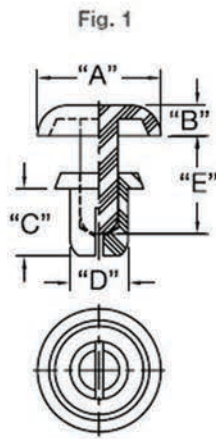

# SR/SRVO Snap Rivets

Mat'l: UL94 V2 Nylon 6, RMS-52		Mat'l: UL94 V0 Nylon 66/6, RMS-103	Standard Pack: 1,000 per bag								Fig. No.
Color: Black	Color: White	Color: Black	Hole Dia. "G"	Extraction Force lb.(kg) Typ.	Total Holding Thickness "F"	"A" Dia.	"B"	"C"	"D" Dia.	"E"	Fig. No.
SR-2024B	SR-2024W	SRVO-2024B	.083 - .087 (2.1 - 2.2)	6.6 (3)	.024 - .047 (0.6 - 1.2)	.165 (4.2)	.047 (1.2)	.09 (2.4)	.079 (2)	.11 (2.8)	1
SR-2032B	SR-2032W	SRVO-2032B			.051 - .079 (1.3 - 2)			.13 (3.2)		.15 (3.8)	
SR-2040B	SR-2040W	SRVO-2040B			.083 - .110 (2.1 - 2.8)			.16 (4)		.22 (5.5)	
SR-2048B	SR-2048W	SRVO-2048B			.114 - .142 (2.9 - 3.6)			.19 (4.8)		.22 (5.5)	
SR-2056B	SR-2056W	SRVO-2056B			.146 - .173 (3.7 - 4.4)			.22 (5.6)		.28 (7.2)	
SR-2064B	SR-2064W	SRVO-2064B	.173 - .197 (4.4 - 5)	.25 (6.4)	.28 (7.1)						
SR-2632B	SR-2632W	SRVO-2632B	.106 - .110 (2.7 - 2.8)	11.0 (5)	.039 - .079 (1 - 2)	.197 (5)	.13 (3.2)	.106 (2.6)	.18 (4.5)		
SR-2642B	SR-2642W	SRVO-2642B			.079 - .118 (2 - 3)		.17 (4.2)		.18 (4.5)		
SR-2648B	SR-2648W	SRVO-2648B			.106 - .142 (2.7 - 3.6)		.19 (4.8)		.24 (6.1)		
SR-2655B	SR-2655W	SRVO-2655B			.134 - .169 (3.4 - 4.3)		.22 (5.6)		.24 (6.1)		
SR-2664B	SR-2664W	SRVO-2664B			.169 - .205 (4.3 - 5.2)		.25 (6.4)		.31 (7.8)		
SR-2672B	SR-2672W	SRVO-2672B	.201 - .236 (5.1 - 6)	.28 (7.2)	.31 (7.8)						
SR-3035B	SR-3035W	SRVO-3035B	.122 - .126 (3.1 - 3.2)	17.6 (8)	.039 - .079 (1 - 2)	.252 (6.4)	.14 (3.5)	.118 (3)	.20 (5.1)		
SR-3045B	SR-3045W	SRVO-3045B			.079 - .118 (2 - 3)		.18 (4.5)		.24 (6.1)		
SR-3055B	SR-3055W	SRVO-3055B			.118 - .157 (3 - 4)		.22 (5.6)		.24 (6.1)		
SR-3065B	SR-3065W	SRVO-3065B			.157 - .194 (4 - 5)		.26 (6.5)		.28 (7.1)		
SR-3075B	SR-3075W	SRVO-3075B			.197 - .236 (5 - 6)		.30 (7.5)		.35 (9)		
SR-3080B	SR-3080W	SRVO-3080B	.217 - .256 (5.5 - 6.5)	.32 (8)	.35 (9)						
SR-3090B	SR-3090W	SRVO-3090B	.256 - .295 (6.5 - 7.5)	.35 (9)	.43 (11)						
SR-3100B	SR-3100W	SRVO-3100B	.295 - .335 (7.5 - 8.5)	.39 (10)	.43 (11)						
SR-3535B	SR-3535W	SRVO-3535B	.142 - .146 (3.6 - 3.7)	26.4 (12)	.047 - .083 (1.2 - 2.1)	.252 (6.4)	.14 (3.5)	.138 (3.5)	.20 (5.1)		
SR-3545B	SR-3545W	SRVO-3545B			.083 - .118 (2.1 - 3)		.18 (4.5)		.24 (6.1)		
SR-3550B	SR-3550W	SRVO-3550B			.106 - .142 (2.7 - 3.6)		.20 (5)		.24 (6.1)		
SR-3555B	SR-3555W	SRVO-3555B			.118 - .157 (3 - 4)		.22 (5.6)		.28 (7.1)		
SR-3560B	SR-3560W	SRVO-3560B			.146 - .181 (3.7 - 4.6)		.24 (6)		.28 (7.1)		
SR-3570B	SR-3570W	SRVO-3570B	.177 - .217 (4.5 - 5.5)	.28 (7.2)	.35 (9)						
SR-3580B	SR-3580W	SRVO-3580B	.217 - .256 (5.5 - 6.5)	.32 (8)	.36 (9.1)						
SR-4050B	SR-4050W	SRVO-4050B	.161 - .165 (4.1 - 4.2)	44.0 (20)	.098 - .138 (2.5 - 3.5)	.315 (8)	.20 (5)	.157 (4)	.28 (7.1)		
SR-4060B	SR-4060W	SRVO-4060B			.138 - .177 (3.5 - 4.5)		.24 (6)		.28 (7.1)		
SR-4070B	SR-4070W	SRVO-4070B			.177 - .217 (4.5 - 5.5)		.28 (7.2)		.35 (9)		
SR-4080B	SR-4080W	SRVO-4080B			.217 - .256 (5.5 - 6.5)		.32 (8)		.35 (9)		
SR-4090B	SR-4090W	SRVO-4090B			.256 - .295 (6.5 - 7.5)		.35 (9)		.43 (11)		
SR-4100B	SR-4100W	SRVO-4100B	.295 - .335 (7.5 - 8.5)	.39 (10)	.43 (11)						
SR-4120B	SR-4120W	SRVO-4120B	.354 - .413 (9 - 10.5)	.47 (12)	.55 (14)						
SR-5045B	SR-5045W	SRVO-5045B	.201 - .205 (5.1 - 5.2)	55.0 (25)	.059 - .098 (1.5 - 2.5)	.354 (9)	.18 (4.5)	.197 (5)	.26 (6.5)		
SR-5055B	SR-5055W	SRVO-5055B			.098 - .138 (2.5 - 3.5)		.22 (5.6)		.26 (6.5)		
SR-5065B	SR-5065W	SRVO-5065B			.138 - .177 (3.5 - 4.5)		.26 (6.5)		.34 (8.5)		
SR-5075B	SR-5075W	SRVO-5075B			.177 - .217 (4.5 - 5.5)		.30 (7.5)		.34 (8.5)		
SR-5085B	SR-5085W	SRVO-5085B			.217 - .256 (5.5 - 6.5)		.34 (8.5)		.41 (10.5)		
SR-5095B	SR-5095W	SRVO-5095B	.256 - .295 (6.5 - 7.5)	.37 (9.5)	.41 (10.5)						
SR-5105B	SR-5105W	SRVO-5105B	.295 - .335 (7.5 - 8.5)	.41 (10.5)	.47 (12)						
SR-6060B	SR-6060W	SRVO-6060B	.240 - .244 (6.1 - 6.2)	66.0 (30)	.098 - .157 (2.5 - 4)	.472 (12)	.098 (2.5)	.236 (6)	.35 (9)		
SR-6080B	SR-6080W	SRVO-6080B			.138 - .217 (3.5 - 5.5)		.118 (3)		.39 (10)		