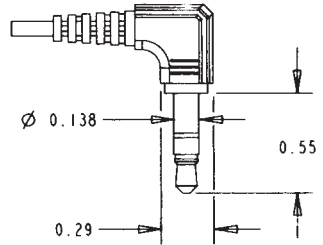

3.5 mm MOLDED CABLES

END CODE: 35
3.5 mm STRAIGHT PLUG

END CODE: 36
3.5 mm RIGHT-ANGLE PLUG

END CODE: 84
STRIP and TIN