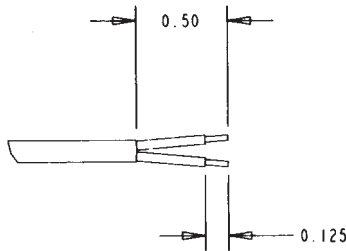

3.5 mm MOLDED CABLES

END CODE: 35
3.5 mm STRAIGHT PLUG

END CODE: 36
3.5 mm RIGHT-ANGLE PLUG

END CODE: 84
STRIP and TIN