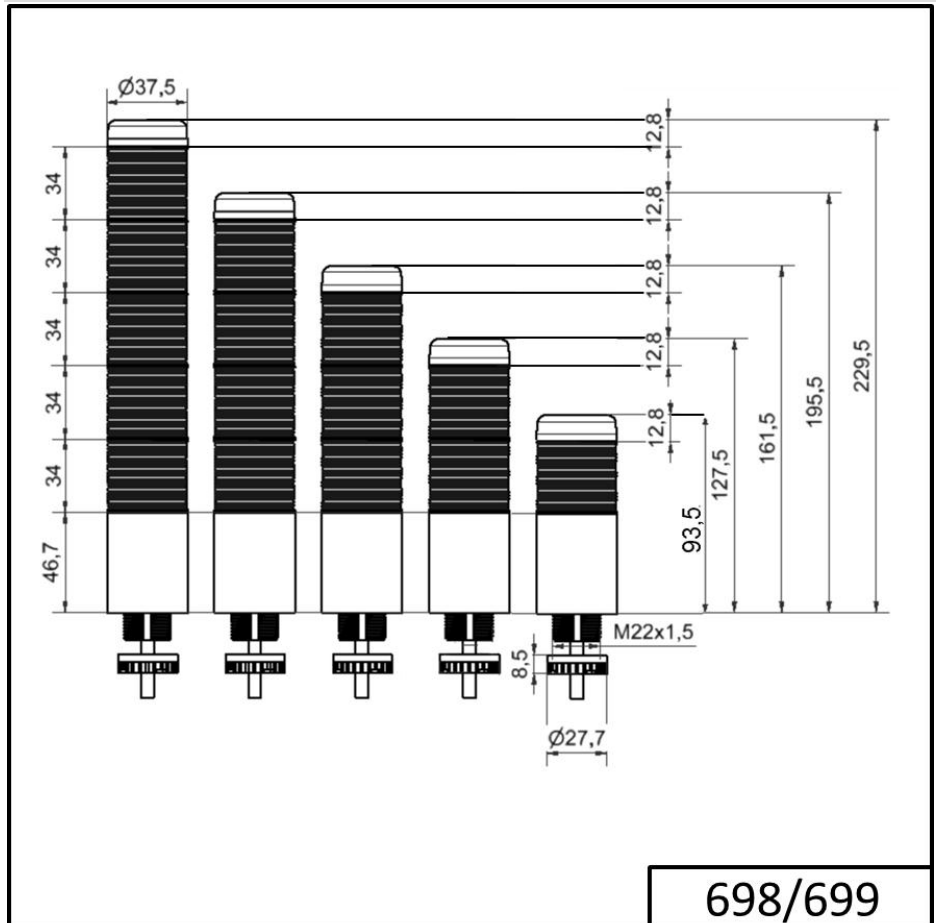

Completely pre-assembled Signal Towers / KOMPAKT 37
K37cl sr plug EM Pulse tone 24VAC/DC YE

Audio frequency	3000 Hz
Acoustic service life	5,000 h minimum

DRAWING

! For additional installation and mounting information, refer to the appropriate user guide at www.werma.com. This printed copy is for information only and is subject to alteration.