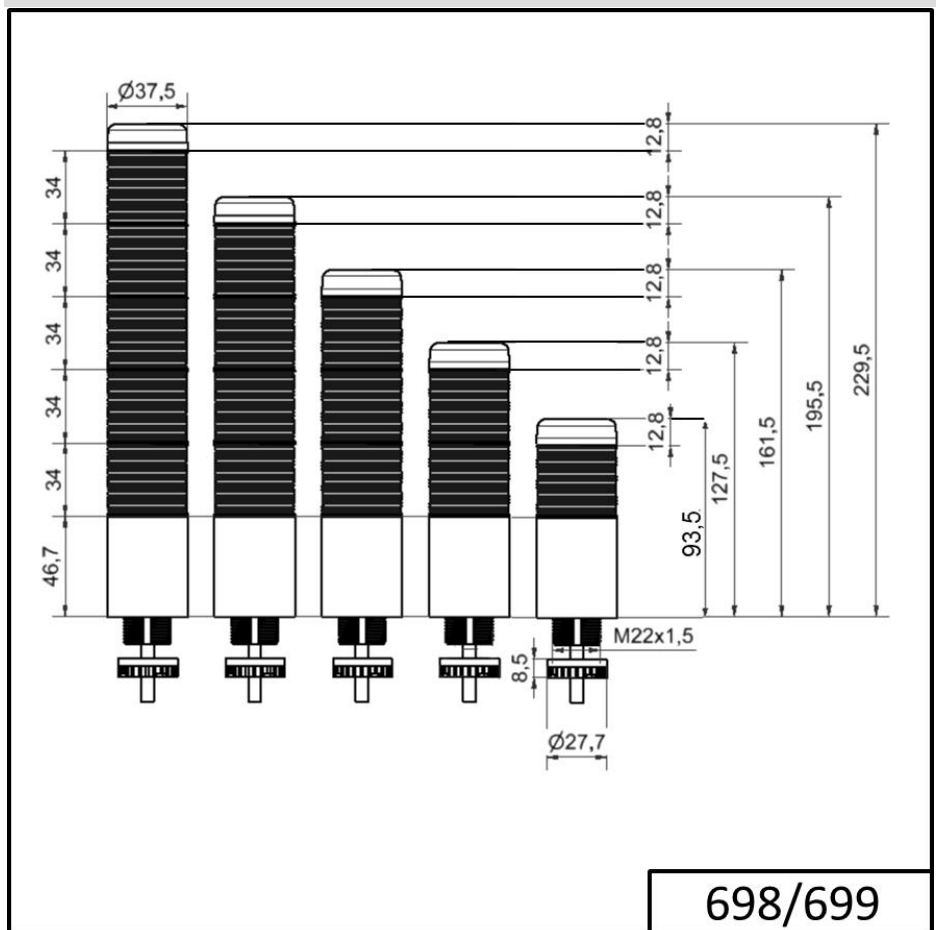

Completely pre-assembled Signal Towers / KOMPAKT 37
K37 plug EM Pulse tone 24VAC/DC CL/GN/YE

Optical signal image	Permanent
Service life optical	50,000 h maximum

ACUSTICAL DATA	
Volume/dB(max) at 1m distance	85,0 dB (A)
Acoustic signal image	Pulse tone
Audio frequency	2900 Hz
Acoustic service life	5,000 h minimum

DRAWING

! For additional installation and mounting information, refer to the appropriate user guide at www.werma.com. This printed copy is for information only and is subject to alteration.