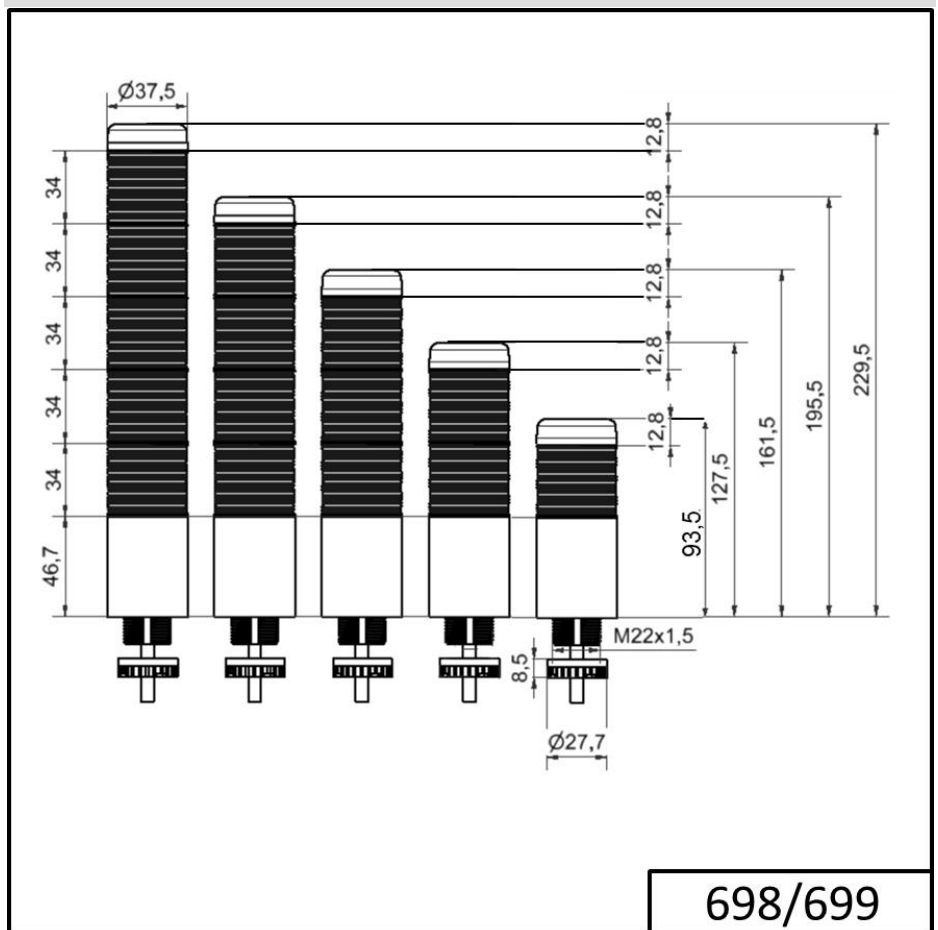

Completely pre-assembled Signal Towers / KOMPAKT 37
K37 cable EM Pulse tone 12VAC/DC GN/YE/R

Optical signal image	Permanent
Service life optical	50,000 h maximum

ACUSTICAL DATA	
Volume/dB(max) at 1m distance	80,0 dB (A)
Acoustic signal image	Pulse tone
Audio frequency	2900 Hz
Acoustic service life	5,000 h minimum

DRAWING

! For additional installation and mounting information, refer to the appropriate user guide at www.werma.com. This printed copy is for information only and is subject to alteration.