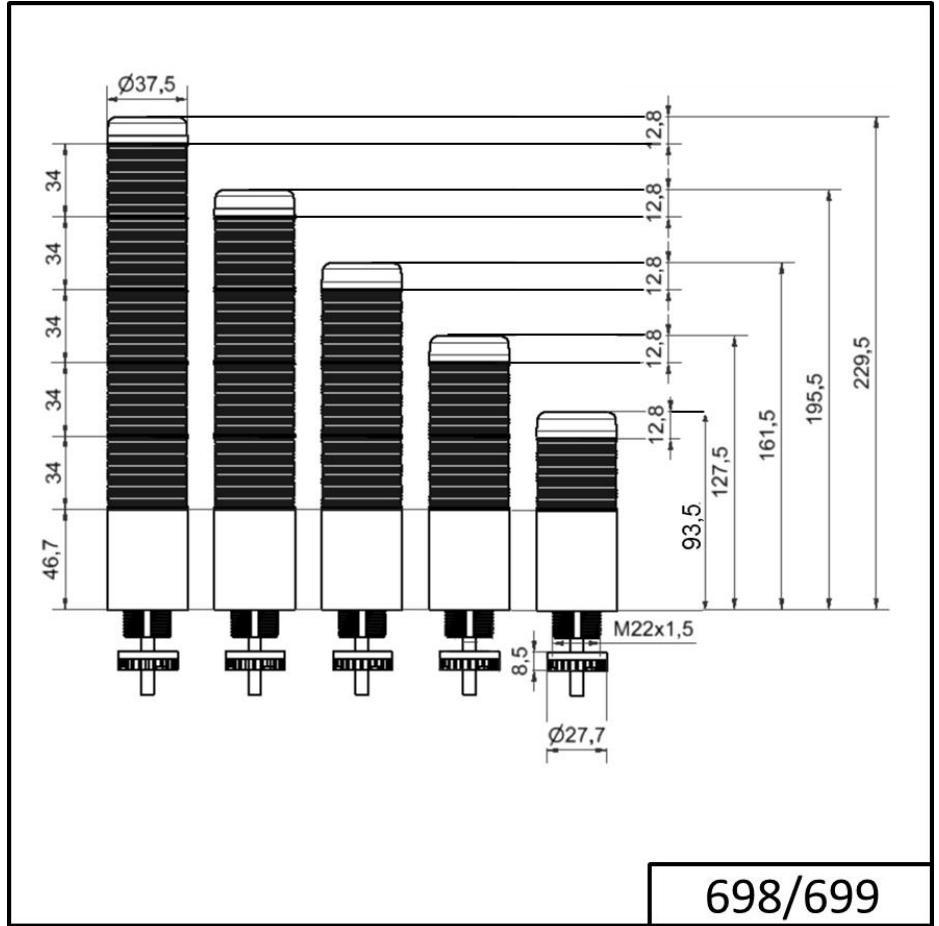

Completely pre-assembled Signal Towers / KOMPAKT 37 K37cl sr plug EM 24VAC/DC BU/GN/YE/RD

Part No.:	698.450.75
Series:	Kompakt 37

MECHANICAL DATA

Height	209 mm
Diameter	38 mm
Materials	PC
Dome colour	Clear
Housing colour	Silver
Protection category	IP65
Connection	M12 plug 8-pole
Cable entry	Membrane grommet
Cable entry minimum	d = 1 mm
Cable entry maximum	d = 9 mm
Tension relief	Pull-out protection
Type of fixing	Built-in mounting
Working temperature minimum	-20°C
Working temperature maximum	+50°C
UL Type Rating	Type 12 Type 4X
Weight with packaging	153 g
Product weight	101 g

OPTICAL DATA

Light source	LED
Light colour	Blue Green Red Yellow
Optical signal image	Permanent
Service life optical	50,000 h maximum

For additional installation and mounting information, refer to the appropriate user guide at www.werma.com. This printed copy is for information only and is subject to alteration.

Completely pre-assembled Signal Towers / KOMPAKT 37
K37cl sr plug EM 24VAC/DC BU/GN/YE/RD

DRAWING

! For additional installation and mounting information, refer to the appropriate user guide at www.werma.com. This printed copy is for information only and is subject to alteration.