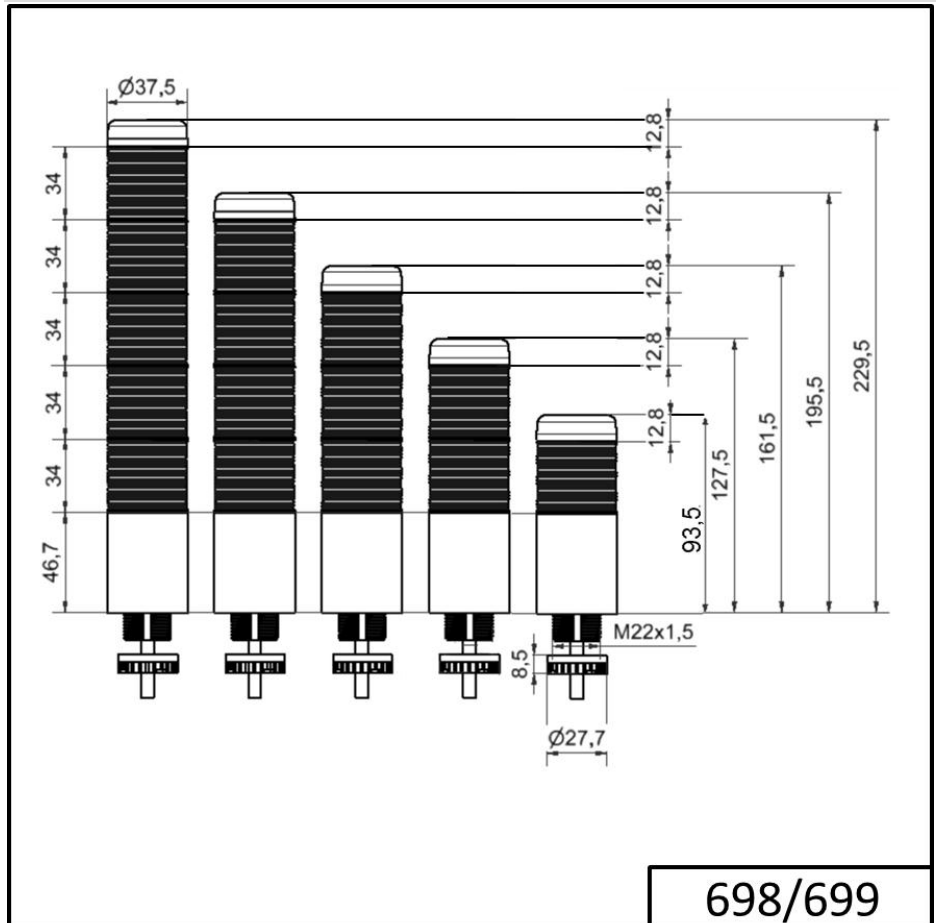

Completely pre-assembled Signal Towers / KOMPAKT 37
K37 plug EM 24VAC/DC CL/GN/YE/RD

Part No.:	698.240.75
Series:	Kompakt 37

MECHANICAL DATA	
Height	209 mm
Diameter	38 mm
Materials	PC
Dome colour	Clear Green Red Yellow
Housing colour	Black
Protection category	IP65
Connection	M12 plug 8-pole
Cable entry	Membrane grommet
Cable entry minimum	d = 1 mm
Cable entry maximum	d = 9 mm
Tension relief	Pull-out protection
Type of fixing	Built-in mounting
Working temperature minimum	-20°C
Working temperature maximum	+50°C
UL Type Rating	Type 12 Type 4X
Weight with packaging	154 g
Product weight	100 g

ELECTRICAL DATA	
Operating voltage	24V
Operating voltage type	AC/DC
Operating voltage frequency	50Hz
Operating voltage tolerance	+/- 10%
Rated operational voltage	24 VDC
Rated operational current	135 mA
Rated inrush current	500 mA
Protection class	Protection class 2
Pollution degree	3 In the connection area: 2

OPTICAL DATA	
Light source	LED
Light colour	Green Red White Yellow

! For additional installation and mounting information, refer to the appropriate user guide at www.werma.com. This printed copy is for information only and is subject to alteration.

Completely pre-assembled Signal Towers / KOMPAKT 37
K37 plug EM 24VAC/DC CL/GN/YE/RD

Optical signal image	Permanent
Service life optical	50,000 h maximum

DRAWING

698/699

! For additional installation and mounting information, refer to the appropriate user guide at www.werma.com. This printed copy is for information only and is subject to alteration.