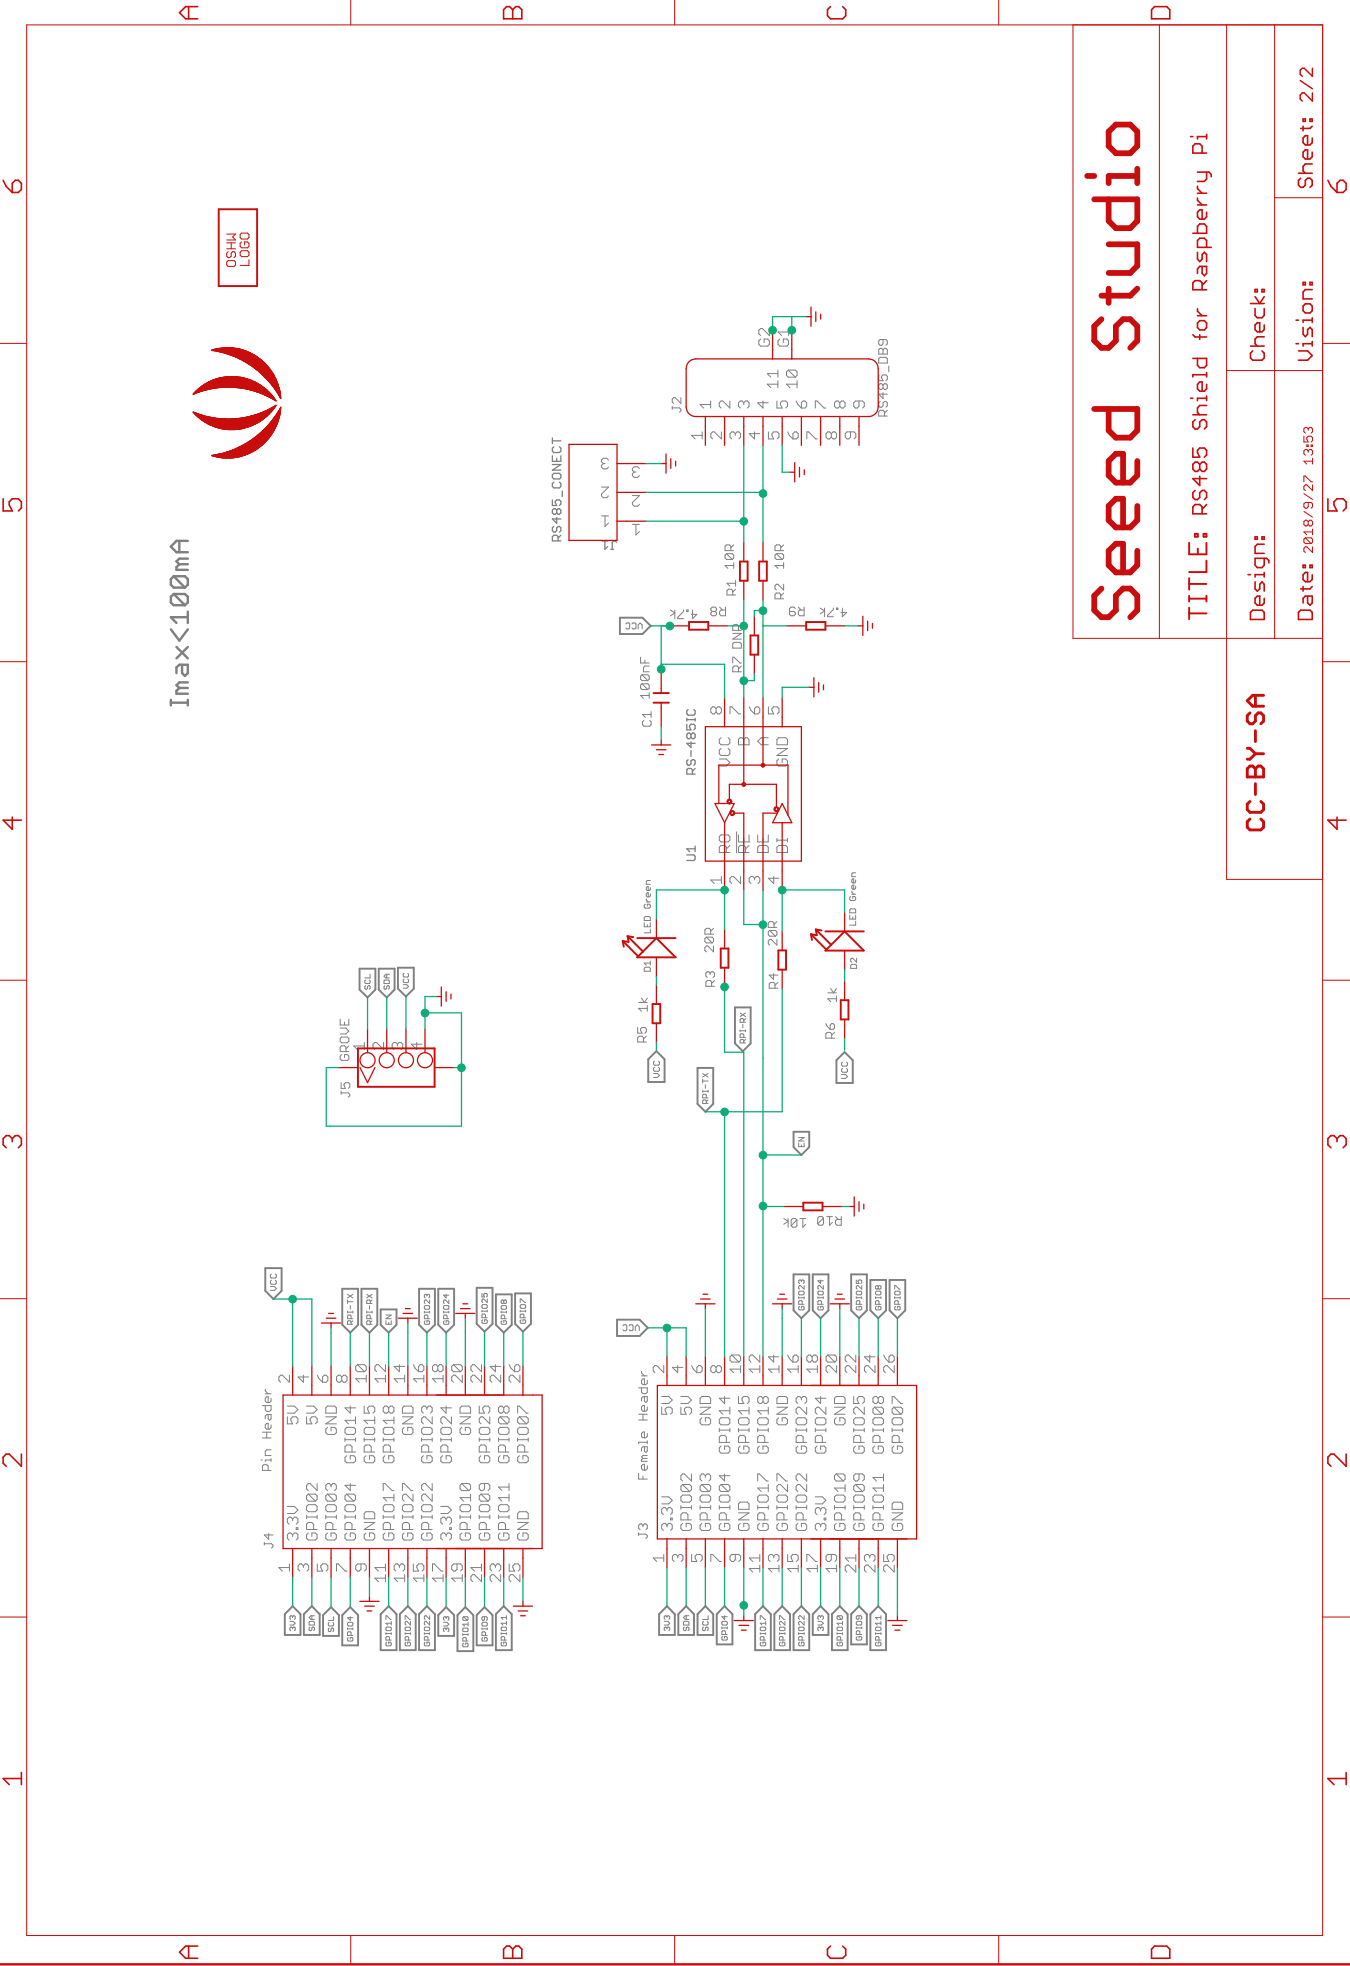

# Seed Studio

TITLE: RS485 Shield for Raspberry Pi

Design: Yehu.He Check: Yehu.He

Date: 2018/9/27 13:53 Vision: Sheet: 1/2

CC-BY-SA

REV	Description	DATE	BY

Imax<100mA

OSHA LOGO

<b>Seed Studio</b>		TITLE: RS485 Shield for Raspberry Pi	
		Design:	Check:
CC-BY-SA		Date: 2018/9/27 13:53	Vision:
		5	6