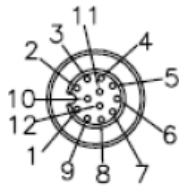

BU-1404940

(12 Position Male to Female Receptacle Shielded Cable Assembly, 16.4')

J1 Male

J1 Female

J1	Twist Pair	COLOR	J2
1	Twist Pair 1	WHITE	1
3		BROWN	3
6	Twist Pair 2	GREEN	6
4		YELLOW	4
5	Twist Pair 3	GRAY	5
8		PINK	8
7	Twist Pair 4	BLUE	7
10		RED	10
9	Twist Pair 5	ORANGE	9
2		LIGHT GREEN	2
11	Twist Pair 6	BLACK	11
12		VIOLET	12
SHELL		BRAID	SHELL

- Mueller's BU-1404940 is a shielded cable assembly that has a 12-position Male plug to 12-position female receptacle.
- Shell size for connector: M12 (A Coding)
- Cable Material: Polyurethane
 - Overall length = 16.4' (5m)
- Coupling Nut: Anodized Aluminum
- Rating:
 - Voltage: 30V AC/DC
 - Current: 1.5 Amps
 - Standard: IEC 61076-2-101
 - Waterproof: IP67/IP68
 - Temperature: -40°C to 105°C
- RoHS 3 Compliant