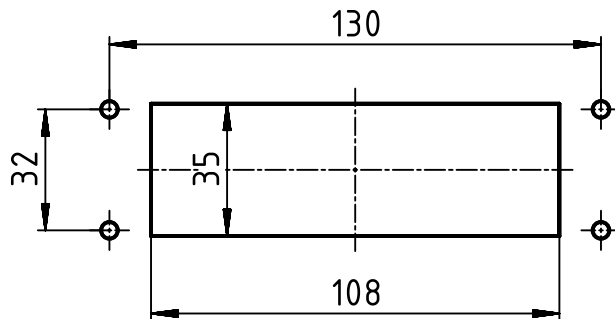

(1:2) panel cut out

	All rights reserved Department EL PD - DE HARTING Electric GmbH & Co. KG D-32339 Espelkamp	All Dimensions in mm Original Size DIN A4	Scale 1:1	Free size tol.	Ref. Sub.	
			Created by FINKEV	Inspected by BERGHORN	Standardisation TIEMANNA	Date 2016-04-28
Title Han B Base Panel 4 Pegs Metal Cover					Doc-Key / ECM-Nr. 100197705/UGD/004/B 500000103144	
		Type TB	Number 09 30 024 0317		Rev. B	Page 1/1