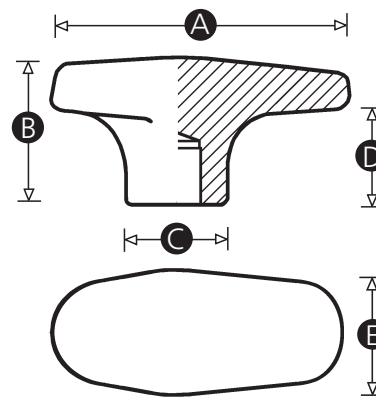

DataSheet

Female Duroplast Offset Tee Handle

Material

Duroplast

Standard Colour

Black

Finish

Gloss

Thread

Moulded Thread

Part No.	A	B	C	D	E	Thread size
2670825	60	30	20	18	25	M6
2670831	80	30	22	18	30	M8
2670847	100	35	25	20	32	M10