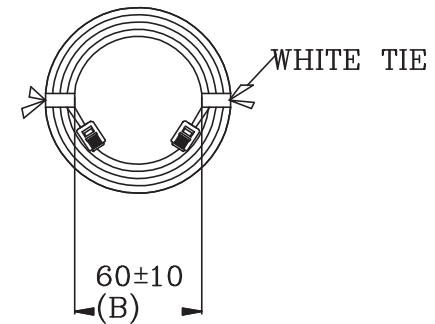

P1	P2
2	2 BLACK
3	3 RED
4	4 GREEN
5	5 YELLOW

B	PLUG	US PLUG 6P4C 15U" (GREEN PART)	PCS	2
A	CABLE	FLAT CABLE 4C 26AWG 7/0.16 PVC+PP WHITE JACKET OD:2.4*4.8±0.2MM (GREEN PART)	PCS	1
ITEM NO	ITEM	DESCRIPTION	UNIT	QTY

DRAW	Hatty	UNIT	MM
INSPECTED		CUS.PART NO.	11.04.1906
APPROVED		CUSTOMER	
TITLE	US056WB643N1S/6M		
DRAWING NO.	E2171	REV	A

TOLERANCE GENERALES					
PLASTIC DIMENSION	X	X.X	X.XX	CABLE LENGTH	X
tolerance(±)	1	0.5	0.20	tolerance(±)	2%