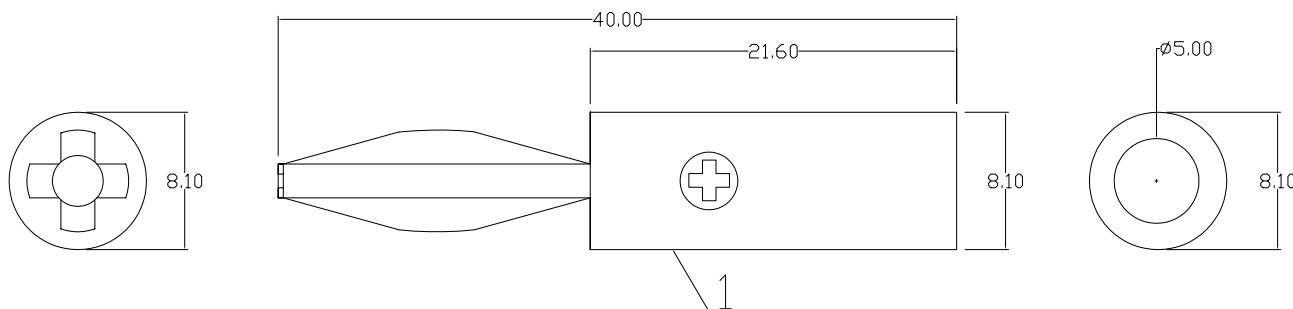

Banana Plugs

DELIVERY NOTE:

2x red colour and 2x black colour banana plugs

1 Plastic, 2x black/2x red

Art. Nr.
RND 350-00012