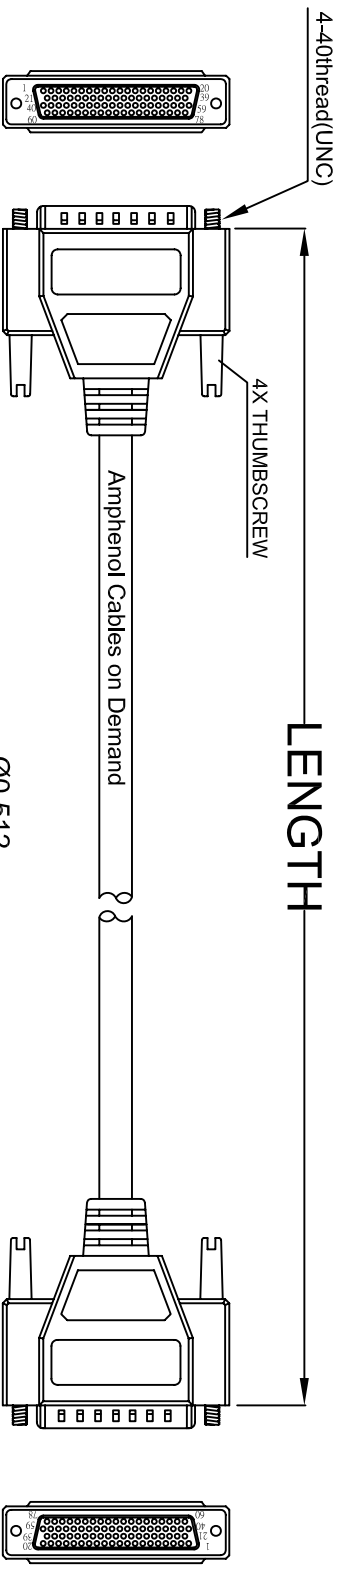

THE INFORMATION CONTAINED IN THIS DRAWING IS THE SOLE PROPERTY OF AMPHENOL CABLES ON DEMAND. ANY REPRODUCTION OR DISCLOSURE TO THIRD PARTIES, IN PART OR WHOLE, WITHOUT THE EXPRESS WRITTEN PERMISSION OF AMPHENOL CABLES ON DEMAND IS PROHIBITED.

REV.	DESCRIPTION	DATE	APPROVED
A	NEW RELEASE	03/01/12	
A1	ADD WIRING COLOR	16/JAN/2012	

PIN OUT:		Inner Layer Code		Middle Layer Code		Outer Layer Code		
Male	Male	Color	Male	Male	Color	Male	Color	
PIN1	PIN1	Black	PIN29	PIN29	Black	PIN51	PIN51	Black
PIN2	PIN2	Brown	PIN30	PIN30	Brown	PIN52	PIN52	Brown
PIN3	PIN3	Red	PIN31	PIN31	Red	PIN53	PIN53	Red
PIN4	PIN4	Orange	PIN32	PIN32	Orange	PIN54	PIN54	Orange
PIN5	PIN5	Yellow	PIN33	PIN33	Yellow	PIN55	PIN55	Yellow
PIN6	PIN6	Green	PIN34	PIN34	Green	PIN56	PIN56	Green
PIN7	PIN7	Blue	PIN35	PIN35	Blue	PIN57	PIN57	Blue
PIN8	PIN8	Purple	PIN36	PIN36	Purple	PIN58	PIN58	Purple
PIN9	PIN9	Gray	PIN37	PIN37	Gray	PIN59	PIN59	Gray
PIN10	PIN10	White	PIN38	PIN38	White	PIN60	PIN60	White
PIN11	PIN11	Pink	PIN39	PIN39	Pink	PIN61	PIN61	Pink
PIN12	PIN12	Light Green	PIN40	PIN40	Light Green	PIN62	PIN62	Light Green
PIN13	PIN13	Black/White	PIN41	PIN41	Black/White	PIN63	PIN63	Black/White
PIN14	PIN14	Brown/White	PIN42	PIN42	Brown/White	PIN64	PIN64	Brown/White
PIN15	PIN15	Red/White	PIN43	PIN43	Red/White	PIN65	PIN65	Red/White
PIN16	PIN16	Orange/White	PIN44	PIN44	Orange/White	PIN66	PIN66	Orange/White
PIN17	PIN17	Green/White	PIN45	PIN45	Green/White	PIN67	PIN67	Green/White
PIN18	PIN18	Blue/White	PIN46	PIN46	Blue/White	PIN68	PIN68	Blue/White
PIN19	PIN19	Purple/White	PIN47	PIN47	Purple/White	PIN69	PIN69	Purple/White
PIN20	PIN20	Red/Black	PIN48	PIN48	Red/Black	PIN70	PIN70	Red/Black
PIN21	PIN21	Orange/Black	PIN49	PIN49	Orange/Black	PIN71	PIN71	Orange/Black
PIN22	PIN22	Yellow/Black	PIN50	PIN50	Yellow/Black	PIN72	PIN72	Yellow/Black
PIN23	PIN23	Green/Black				PIN73	PIN73	Green/Black
PIN24	PIN24	Gray/Black				PIN74	PIN74	Gray/Black
PIN25	PIN25	Pink/Black				PIN75	PIN75	Pink/Black
PIN26	PIN26	Pink/Red				PIN76	PIN76	Pink/Red
PIN27	PIN27	Pink/Blue				PIN77	PIN77	Pink/Blue
PIN28	PIN28	Pink/Green				PIN78	PIN78	Pink/Green

LENGTH & P/N Table

LENGTH	P/N	Cable Color
2.5FT ±1 inch	CS-DSDHD78MM0-002.5	GREY
5FT ±2 inch	CS-DSDHD78MM0-005	GREY
10FT ±3 inch	CS-DSDHD78MM0-010	GREY
25FT ±4 inch	CS-DSDHD78MM0-025	GREY

UNLESS OTHERWISE SPECIFIED DIMENSIONS ARE IN INCHES TOLERANCES ARE:

DECIMALS	±.X	ANGLES	±.X°
X	±.XX		
XX	±.XXX		
XXX	±.XXX		

THIRD ANGLE PROJECTION

DATE	16/JAN/2012	APPROVALS	LF
CHECKED	BA	RESP. ENG	
DATE	16/JAN/2012	APPROVALS	
CHECKED		RESP. ENG	

Amphenol Cables on Demand
20 VALLEY ST. ENDCOTT, NY 13760

ASM CBL Deluxe High Density
78PIN D-Sub MM

CS-DSDHD78MM0-XXX

SCALE SHEET OF

NOTES: UNLESS OTHERWISE SPECIFIED