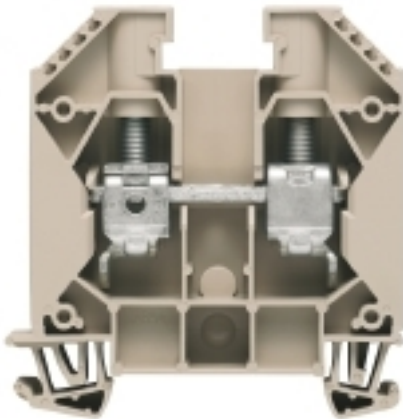

**W-Series
WDU 16/ZA**

Weidmüller Interface GmbH & Co. KG
Klingenbergstraße 16
D-32758 Detmold
Germany
Fon: +49 5231 14-0
Fax: +49 5231 14-292083
www.weidmueller.com

The versatile and extensive range of products - from 0.05 mm² to 300 mm² - means that you have diverse options for your applications at your disposal. Hardened steel for mechanical strength and high-quality tinned copper for optimum conductivity. All materials comply with RoHS requirements and have been tested to current environment guidelines.

General ordering data

Type	WDU 16/ZA
Order No.	1028900000
Version	W-Series, Feed-through terminal, Rated cross-section: 16 mm², Screw connection
GTIN (EAN)	4008190034443
Qty.	50 pc(s).