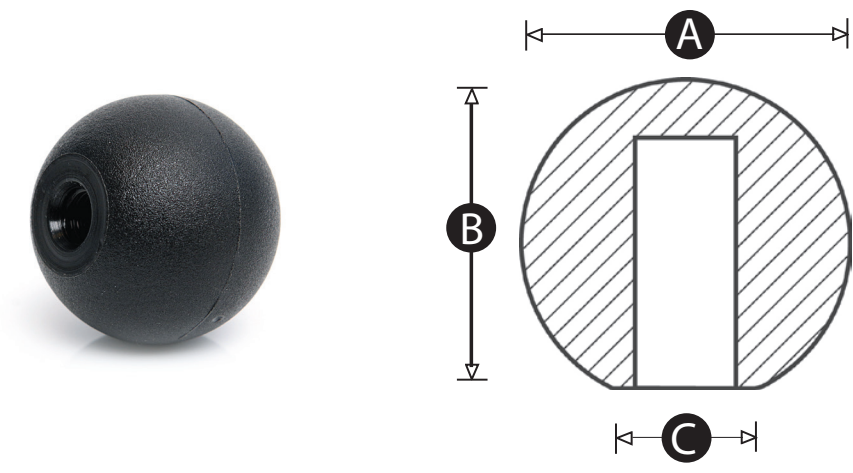

DataSheet

Female Moulded Thread Ball Knob

Material

High impact resistant thermoplastic

Standard colour

Black

Finish

Matt Finish

Thread

Moulded Thread

Part No.	A	B	C	Thread size
7027796	15	14	10	M4
7027790	20	19	10	M5
7027787	25	23	13	M6
7027800	32	30	14	M8
7027780	38	36	18	M8
7027784	45	43	18	M10
7027793	50	49	19	M12