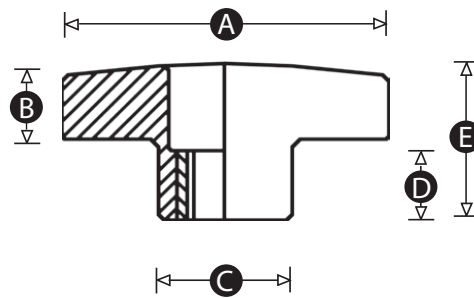

DataSheet

Through Thread Star Knob

Material

High impact resistant thermoplastic

Standard colour

Black

Finish

Matt

Insert material

Zinc plated steel or stainless steel

Part No.	A	B	C	D	E	Thread size	Material	Insert material
7027724	38	11	16	12	23	M8	Polypropylene	Zinc plated steel
7027756	38	11	16	12	23	M8	Polypropylene	Stainless steel
7027728	50	12	20	15	27	M10	Polypropylene	Zinc plated steel
7027765	50	12	20	15	27	M10	Polypropylene	Stainless steel