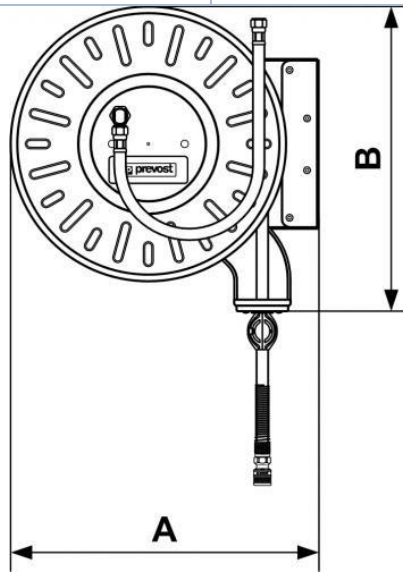

DLOI series - 304 Stainless steel with thermoplastic hose - Food grade

Description					
Reference	ID/OD (mm)	Length (m)	Coupler	Swivel inlet BSPP male thread	Weight (kg)
DLOI 1625LS	16 x 24	25	ELS 09	G 1/2	44
DLOI 1920LS	19 x 28	20	ELS 09	G 1	42

Dimensions		
Reference	A mm	B mm
DLOI 1625LS	624	610
DLOI 1920LS	624	610