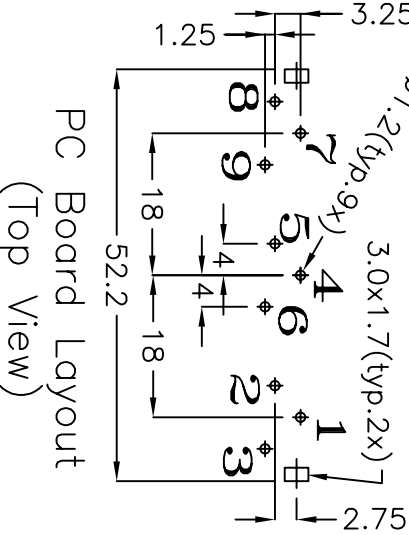

Color Chart

| | |
|-----|--------|
| 1 = | Black |
| 2 = | Red |
| 3 = | White |
| 4 = | Yellow |
| 5 = | Blue |
| 6 = | Green |

ROHS
Compliant

| Part No. | Input X ₁ | Input X ₂ | Input X ₃ | Input X ₄ | Input X ₅ | Input X ₆ |
|---|----------------------|----------------------|----------------------|----------------------|----------------------|----------------------|
| RCJ-61212121 | Red | Black | Red | Black | Red | Black |
| RCJ-61343434 | White | Yellow | White | Yellow | White | Yellow |
| RCJ-61232323 | Red | White | Red | White | Red | White |
| RCJ-61223344 | Red | Red | White | White | Yellow | Yellow |
| RCJ-61X ₁ X ₂ X ₃ X ₄ X ₅ X ₆ | Color X ₁ | Color X ₂ | Color X ₃ | Color X ₄ | Color X ₅ | Color X ₆ |

Example: (Black, Red, White, Yellow, Blue, Green)
RCJ-61X₁X₂X₃X₄X₅X₆ = RCJ-61123456

| No. | Description | Material | Qty | Finish |
|-----|-------------------------|------------|-----|-----------------|
| 1 | Earth Terminal (Barrel) | 0.5t Brass | 3 | Nickel Plated |
| 2 | Terminal D | 0.5t Brass | 3 | Silver Plated |
| 3 | Terminal T | 0.5t Brass | 3 | Silver Plated |
| 4 | Base | ABS | 1 | Black Color |
| 5 | Cover | ABS | 3 | Black Color |
| 6 | Input | PBT | 6 | See Color Index |

9615 SW Allen, Suite 103
Beaverton, OR 97005
Phone: (503) 643-4899
800-275-4899
Fax: (503) 372-1266
Website: www.cui.com

TITLE: RCA Jack, 6 port, 2x3, Right Angle, PCB Mount

PART NO. RCJ-61XXXXXX

UNITS: Millimeters