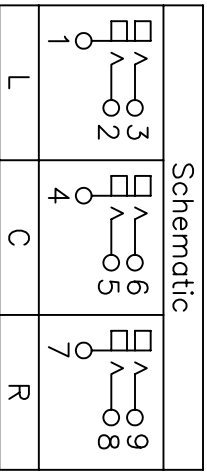

Color Chart

| | |
|-----|--------|
| 1 = | Black |
| 2 = | Red |
| 3 = | White |
| 4 = | Yellow |
| 5 = | Blue |
| 6 = | Green |

ROHS
Compliant

| Part No. | Input X ₁ | Input X ₂ | Input X ₃ | Input X ₄ | Input X ₅ | Input X ₆ |
|---|----------------------|----------------------|----------------------|----------------------|----------------------|----------------------|
| RCJ-61212121 | Red | Black | Red | Black | Red | Black |
| RCJ-61343434 | White | Yellow | White | Yellow | White | Yellow |
| RCJ-61232323 | Red | White | Red | White | Red | White |
| RCJ-61223344 | Red | Red | White | White | Yellow | Yellow |
| RCJ-61X ₁ X ₂ X ₃ X ₄ X ₅ X ₆ | Color X ₁ | Color X ₂ | Color X ₃ | Color X ₄ | Color X ₅ | Color X ₆ |

Example: (Black, Red, White, Yellow, Blue, Green)
RCJ-61X₁X₂X₃X₄X₅X₆ = RCJ-61123456

| No. | Description | Material | Qty | Finish |
|-----|-------------------------|------------|-----|-----------------|
| 1 | Earth Terminal (Barrel) | 0.5t Brass | 3 | Nickel Plated |
| 2 | Terminal D | 0.5t Brass | 3 | Silver Plated |
| 3 | Terminal T | 0.5t Brass | 3 | Silver Plated |
| 4 | Base | ABS | 1 | Black Color |
| 5 | Cover | ABS | 3 | Black Color |
| 6 | Input | PBT | 6 | See Color Index |

9615 SW Allen, Suite 103
Beaverton, OR 97005
Phone: (503) 643-4899
800-275-4899
Fax: (503) 372-1266
Website: www.cui.com

TITLE: RCA Jack, 6 port, 2x3, Right Angle, PCB Mount

PART NO. RCJ-61XXXXXX

UNITS: Millimeters