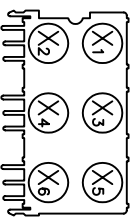

Color Chart

| | |
|-----|--------|
| 1 = | Black |
| 2 = | Red |
| 3 = | White |
| 4 = | Yellow |
| 5 = | Blue |
| 6 = | Green |

ROHS
Compliant

| Part No. | Input X ₁ | Input X ₂ | Input X ₃ | Input X ₄ | Input X ₅ | Input X ₆ |
|---|----------------------|----------------------|----------------------|----------------------|----------------------|----------------------|
| RCJ-61212121 | Red | Black | Red | Black | Red | Black |
| RCJ-61343434 | White | Yellow | White | Yellow | White | Yellow |
| RCJ-61232323 | Red | White | Red | White | Red | White |
| RCJ-61223344 | Red | Red | White | White | Yellow | Yellow |
| RCJ-61X ₁ X ₂ X ₃ X ₄ X ₅ X ₆ | Color X ₁ | Color X ₂ | Color X ₃ | Color X ₄ | Color X ₅ | Color X ₆ |

Example: (Black, Red, White, Yellow, Blue, Green)
RCJ-61X₁X₂X₃X₄X₅X₆ = RCJ-61123456

| No. | Description | Material | Qty | Finish |
|-----|-------------------------|------------|-----|-----------------|
| 1 | Earth Terminal (Barrel) | 0.5t Brass | 3 | Nickel Plated |
| 2 | Terminal D | 0.5t Brass | 3 | Silver Plated |
| 3 | Terminal T | 0.5t Brass | 3 | Silver Plated |
| 4 | Base | ABS | 1 | Black Color |
| 5 | Cover | ABS | 3 | Black Color |
| 6 | Input | PBT | 6 | See Color Index |

9615 SW Allen, Suite 103
Beaverton, OR 97005
Phone: (503) 643-4899
800-275-4899
Fax: (503) 372-1266
Website: www.cui.com

TITLE: RCA Jack, 6 port, 2x3, Right Angle, PCB Mount

PART NO. RCJ-61XXXXXX

UNITS: Millimeters