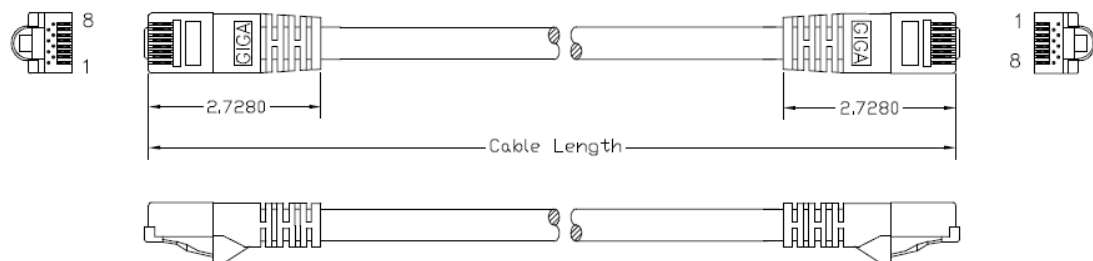

C

B

B

A

A

Description: CAT6 molded & booted patch cable
 Part No: 73-889X-XXX
 Application: Patch cable
 Crimp Tool: N/A
 Impedance: N/A
 Frequency Range: N/A
 Material: Plug RJ-45, Gold plated on contacts
 Hood PVC
 Cable UTP, 24 AWG, 4 twisted pairs with PE divider, stranded bare copper, UL ETL
 EIA/TIA-568A verified category 6
 RoHS Compliance: Yes
 Technical Detail: N/A

DRAWING NO. 73-889X-XXX-CUST	
REVISIONS	
01	OFFICIAL RELEASE
	06-11-10 J J J T H
02	CHANGE VIEW
	03-29-11 J J J D <small>ECO-11-0058</small>

TABLE 1

PART NUMBER	LENGTH (FEET)	DESCRIPTION
73-889X-1	1	CAT6 MOLDED & BOOTED PATCH CABLE, 1FT
73-889X-3	3	CAT6 MOLDED & BOOTED PATCH CABLE, 3FT
73-889X-5	5	CAT6 MOLDED & BOOTED PATCH CABLE, 5FT
73-889X-7	7	CAT6 MOLDED & BOOTED PATCH CABLE, 7FT
73-889X-10	10	CAT6 MOLDED & BOOTED PATCH CABLE, 10FT
73-889X-14	14	CAT6 MOLDED & BOOTED PATCH CABLE, 14FT
73-889X-25	25	CAT6 MOLDED & BOOTED PATCH CABLE, 25FT
73-889X-50	50	CAT6 MOLDED & BOOTED PATCH CABLE, 50FT
73-889X-100	100	CAT6 MOLDED & BOOTED PATCH CABLE, 100FT

X=COLOR
 0-GRAY
 1-BLACK
 2-BLUE
 3-GREEN
 4-RED
 5-YELLOW
 6-WHITE
 7-ORANGE
 8-PINK
 9-PURPLE

受控 CONTROLLED DOCUMENT					
编号 P/N	73-889X-XXX-CUST	版本 Rev	02	日期 Rel'd Date	Jul11,11

PIN ASSIGNMENT		
	RJ-45 PLUG	RJ-45 PLUG
WHITE/ORANGE	1	1
ORANGE	2	2
WHITE/GREEN	3	3
GREEN	6	6
BLUE	4	4
WHITE/BLUE	5	5
WHITE/BROWN	7	7
BRCWN	8	8