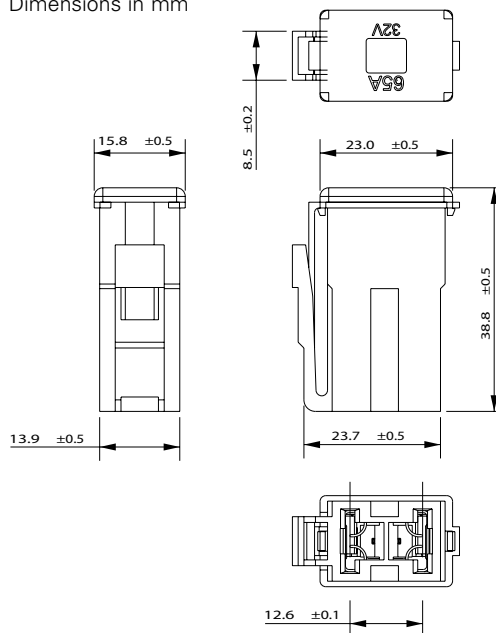

Dimensions (25A - 30A)

Dimensions in mm

Specifications

Voltage Rating: 32 VDC
 Current Cycling: 24°C
 The fuses satisfy the performance requirements after 50% of the rated current is applied for 10,000 cycles. Each cycle consists of an interrupted current with the pattern of 5 minutes ON and 10 minutes OFF.
 Operating Temperature Range: -40°C to +125°C

Complies with JASO 0612

Ordering Information

Part Number	Package Size
02935xx.H	100
02935xx.U	500
02935xx.MXJ	1000

Time-Current Characteristics

% of Rating	Opening Time Min / Max (s)	
	25A - 30A	45A - 75A
110	- / -	14,400 s
150	- / -	100 s
200	5 s / 70 s	2 s / 60 s
300	- / 6 s	- / 5 s
600	- / 3 s	- / 2 s

Dimensions (45A - 75A)

Dimensions in mm

Mouser Electronics

Authorized Distributor

Click to View Pricing, Inventory, Delivery & Lifecycle Information:

Littelfuse:

[0293530.U](#) [0293530.T](#) [0293575.T](#) [0293565.H](#) [0293525.U](#) [0293565.T](#) [0293525.MXJ](#) [0293525.H](#) [0293530.H](#)
[0293525.T](#) [0293565.MXJ](#) [0293575.U](#) [0293575.MXJ](#) [0293530.MXJ](#) [0293545.U](#) [0293575.H](#) [0293565.U](#) [0293545.T](#)
[0293545.MXJ](#) [0293545.H](#)