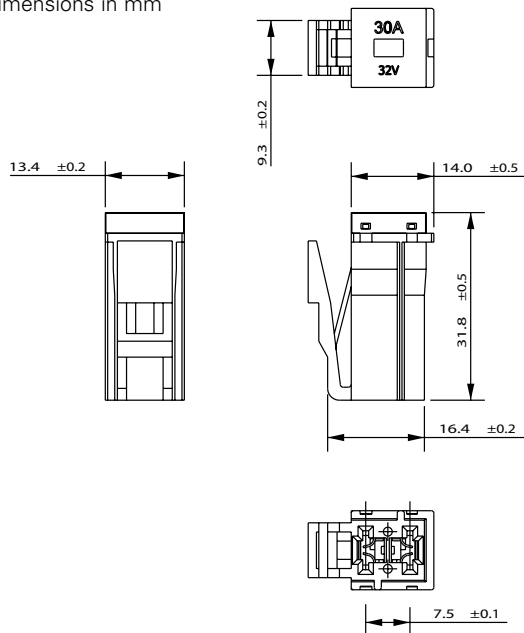

Dimensions (25A - 30A)

Dimensions in mm

Specifications

Voltage Rating: 32 VDC
 Current Cycling: 24°C
 The fuses satisfy the performance requirements after 50% of the rated current is applied for 10,000 cycles. Each cycle consists of an interrupted current with the pattern of 5 minutes ON and 10 minutes OFF.
 Operating Temperature Range: -40°C to +125°C

Complies with JASO 0612

Ordering Information

Part Number	Package Size
02935xx.H	100
02935xx.U	500
02935xx.MXJ	1000

Time-Current Characteristics

% of Rating	Opening Time Min / Max (s)	
	25A - 30A	45A - 75A
110	- / -	14,400 s
150	- / -	100 s
200	5 s / 70 s	2 s / 60 s
300	- / 6 s	- / 5 s
600	- / 3 s	- / 2 s

Dimensions (45A - 75A)

Dimensions in mm

Mouser Electronics

Authorized Distributor

Click to View Pricing, Inventory, Delivery & Lifecycle Information:

Littelfuse:

[0293530.U](#) [0293530.T](#) [0293575.T](#) [0293565.H](#) [0293525.U](#) [0293565.T](#) [0293525.MXJ](#) [0293525.H](#) [0293530.H](#)
[0293525.T](#) [0293565.MXJ](#) [0293575.U](#) [0293575.MXJ](#) [0293530.MXJ](#) [0293545.U](#) [0293575.H](#) [0293565.U](#) [0293545.T](#)
[0293545.MXJ](#) [0293545.H](#)