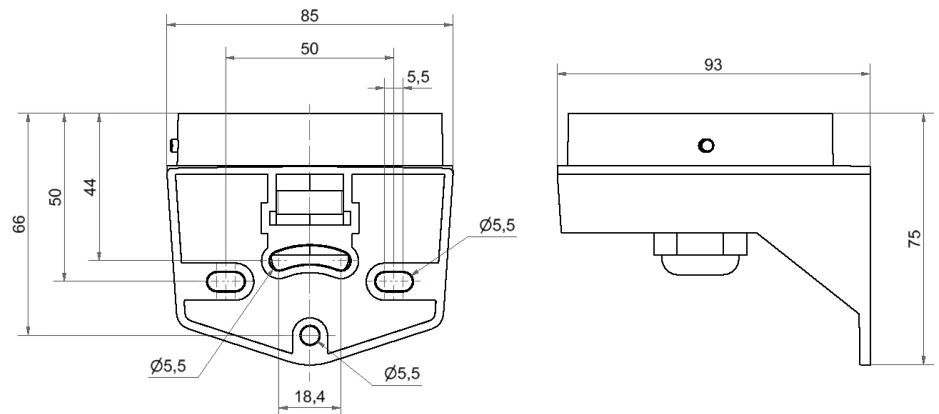

EvoSIGNAL / EvoSIGNAL Accessories

Midi Bracket Cable Gland WM GY

Part No.: 261.700.06

RoHS

MECHANICAL DATA

| | |
|-----------------------------|---------------------------|
| Length | 93 mm |
| Width | 85 mm |
| Height | 75 mm |
| Materials | PC/ABS |
| Housing colour | Grey |
| Protection category | IP66 |
| Cable entry | Screwed cable gland |
| Cable entry minimum | d = 8 mm |
| Cable entry maximum | d = 12 mm |
| Tension relief | Present (conforms to VDI) |
| Type of fixing | Wall mounting |
| Working temperature minimum | -30°C |
| Working temperature maximum | +60°C |
| Weight with packaging | 87 g |
| Product weight | 87 g |

ELECTRICAL DATA

| | |
|------------------|---|
| Pollution degree | 3 |
|------------------|---|

DRAWING

For additional installation and mounting information, refer to the appropriate user guide at www.werma.com. This printed copy is for information only and is subject to alteration.