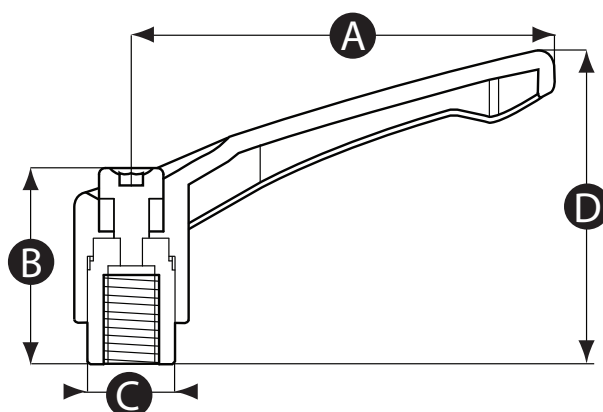

DataSheet

Female Indexed Clamping Handle

Handle Material

Reinforced nylon (15% glass filled PA6)

Insert Material

Chemically blackened steel boss and ratchet with allen key fixing screw.

Handle Colours

Black handle.

Part No.	A	B	C	D	Thread size	Insert material	Handle Colour
478551	42	25	10	38	M5	Steel	Black
478557	42	25	10	38	M6	Steel	Black
478517	65	31	14	50	M6	Steel	Black
478513	65	31	14	50	M8	Steel	Black
478349	83	36	16	60	M8	Steel	Black
478765	83	36	16	60	M12	Steel	Black
478438	83	36	16	60	M10	Steel	Black