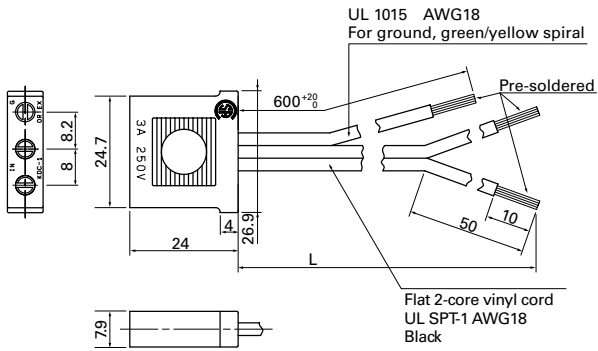

**UL/CSA certified UL file no.: E50197 CSA file no.: LR67048**

**For 120×120×38 mm (not including AC/DC fan)**

Model no.	Power cord length [L] (mm)	Mass (g)
489-007-L10	1000	48
489-007-L21	2100	80

● Be careful not to damage the plug/cord when taking them out of the package.